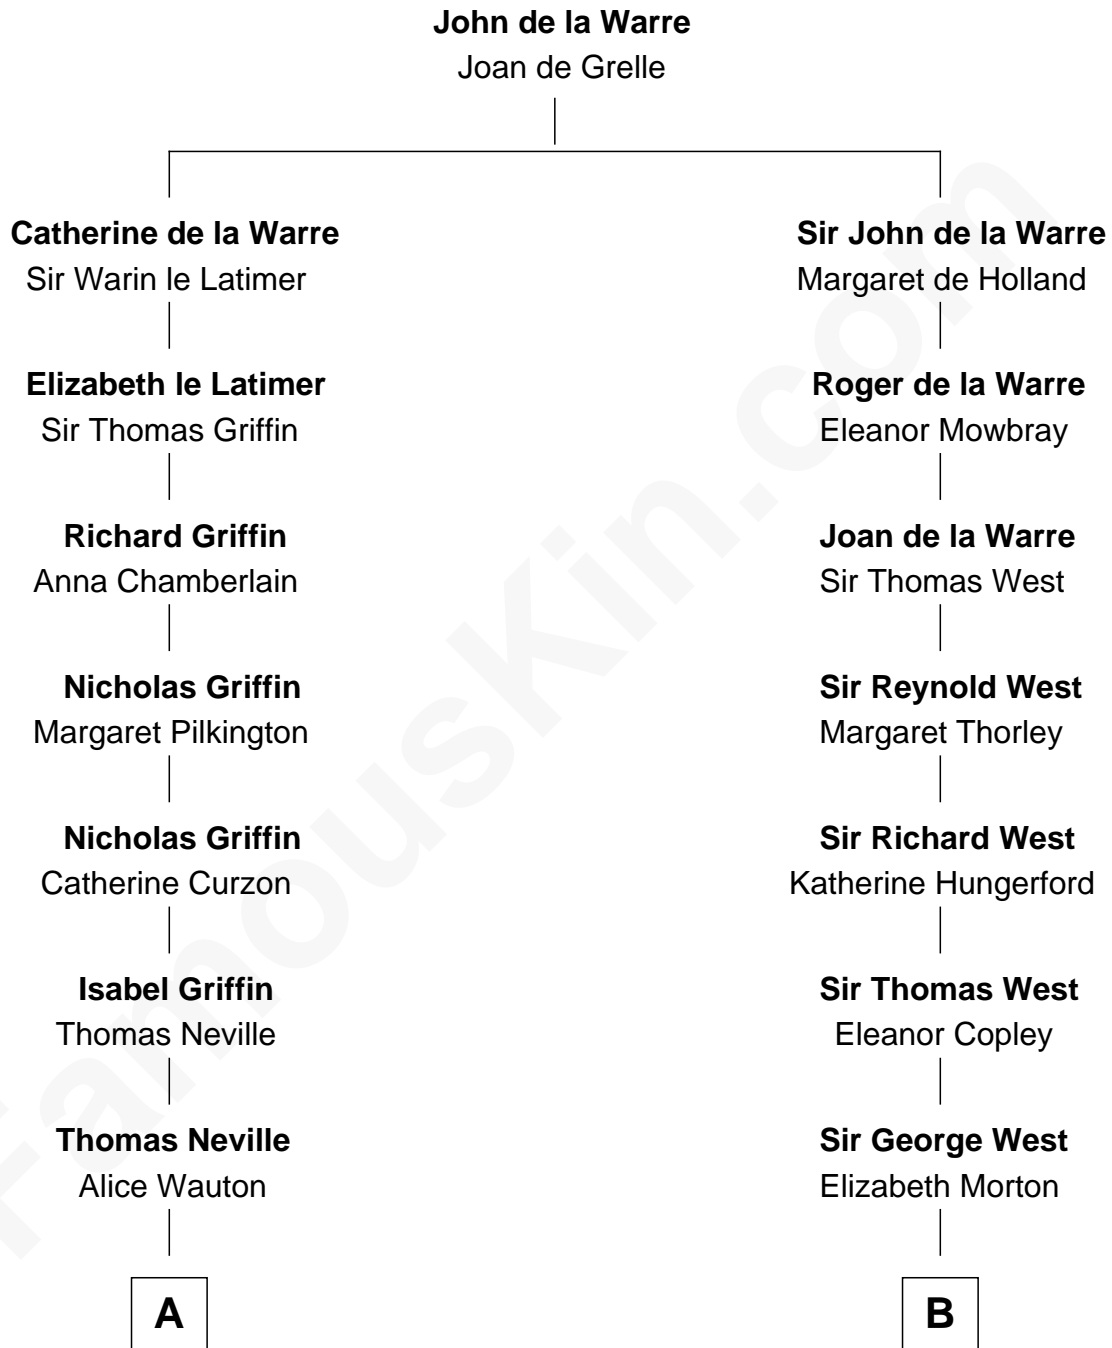

FamousKin.com
Relationship Chart of
William C. C. Claiborne
1st Governor of Louisiana

15th cousin 3 times removed of

Edith (Bolling) Wilson
First Lady of President Woodrow Wilson

C

William Holcombe Bolling

Sarah Spiers White

Edith (Bolling) Wilson

First Lady of Woodrow Wilson

FamousKin.com