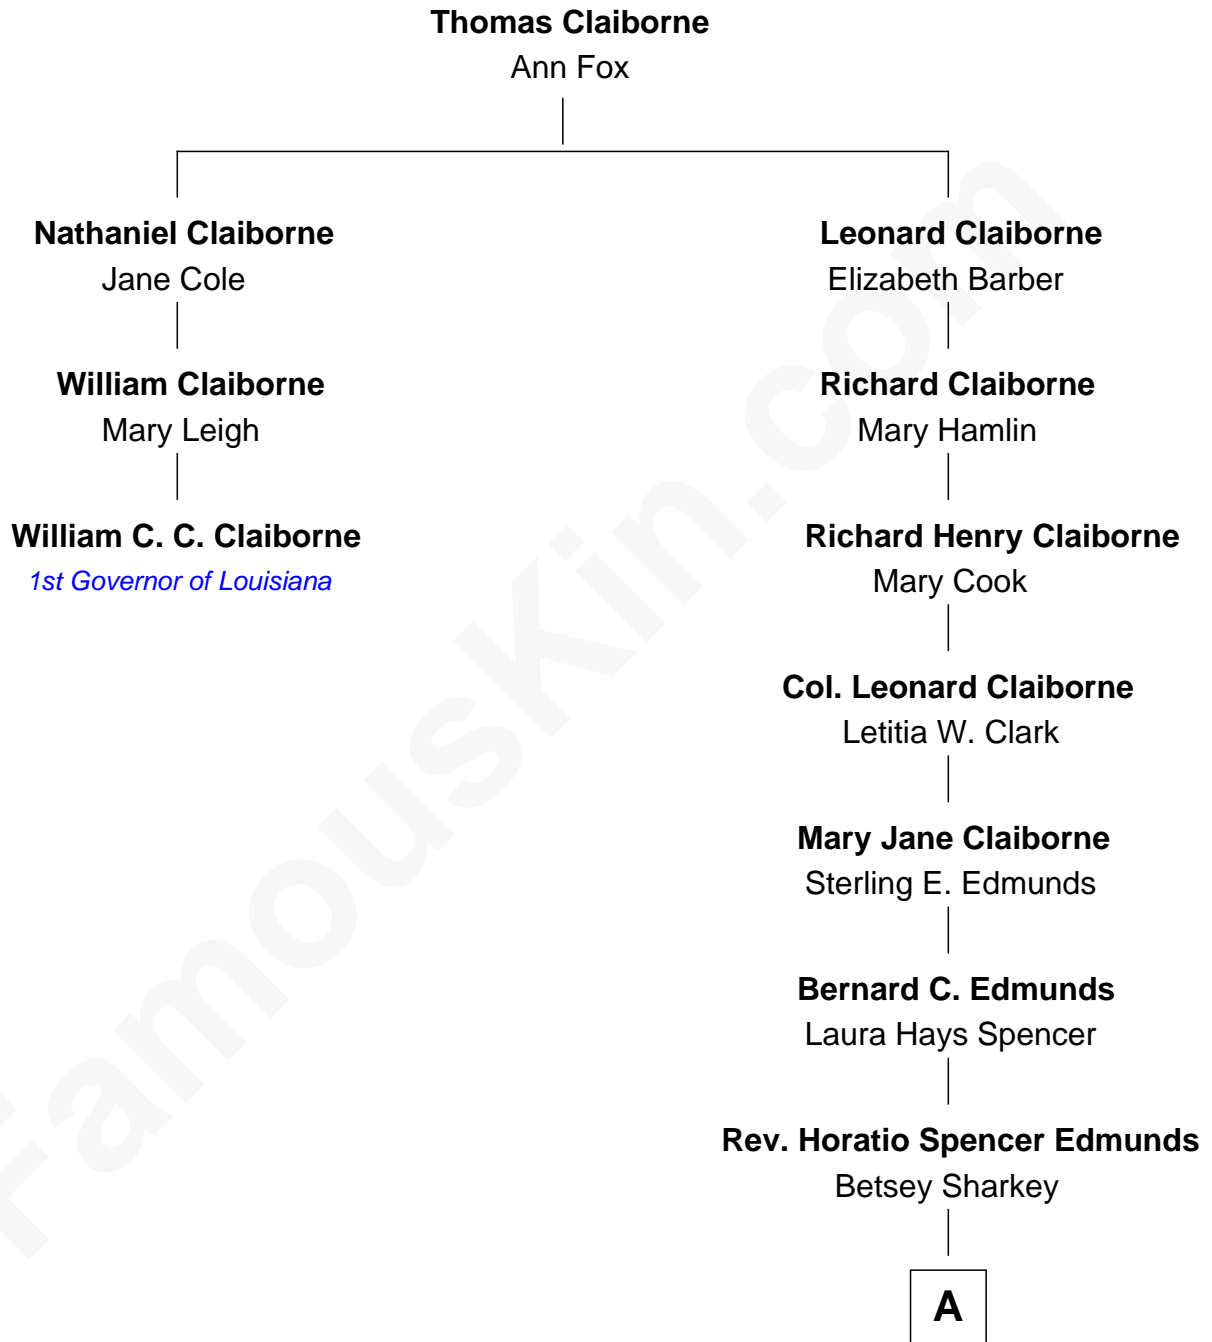

**FamousKin.com**  
**Relationship Chart of**  
**William C. C. Claiborne**  
*1st Governor of Louisiana*

**2nd cousin 6 times removed of**

**Dr. Tom Price**

*23rd U.S. Secretary of Health and Human Services*

**A**

—  
**Susanne Edmunds**

Dr. Scott Kern Price

—  
**Dr. Tom Price**

*U.S. Sec. of H.H.S.*

FamousKin.com