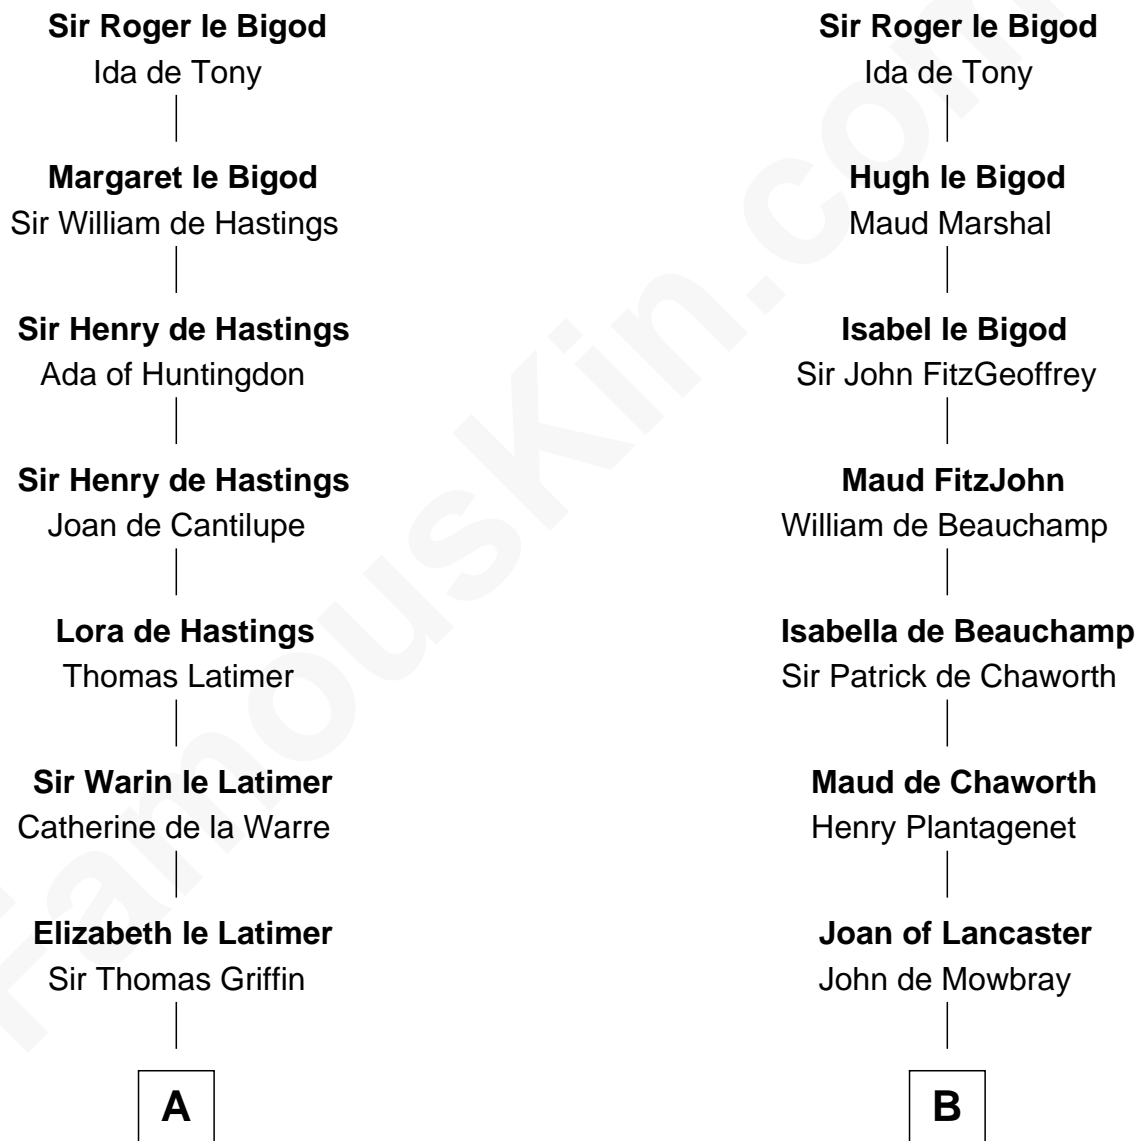

# FamousKin.com Relationship Chart of

**William C. C. Claiborne**

*1st Governor of Louisiana*

20th cousin 1 time removed of

**Samuel Prescott**

*Completed Paul Revere's Midnight Ride*

**Roger Bigod**  
Juliana de Vere

**A**

**Richard Griffin**  
Anna Chamberlain

**Nicholas Griffin**  
Margaret Pilkington

**Nicholas Griffin**  
Catherine Curzon

**Isabel Griffin**  
Thomas Neville

**Thomas Neville**  
Alice Wauton

**Anne Neville**  
Sir John St. John