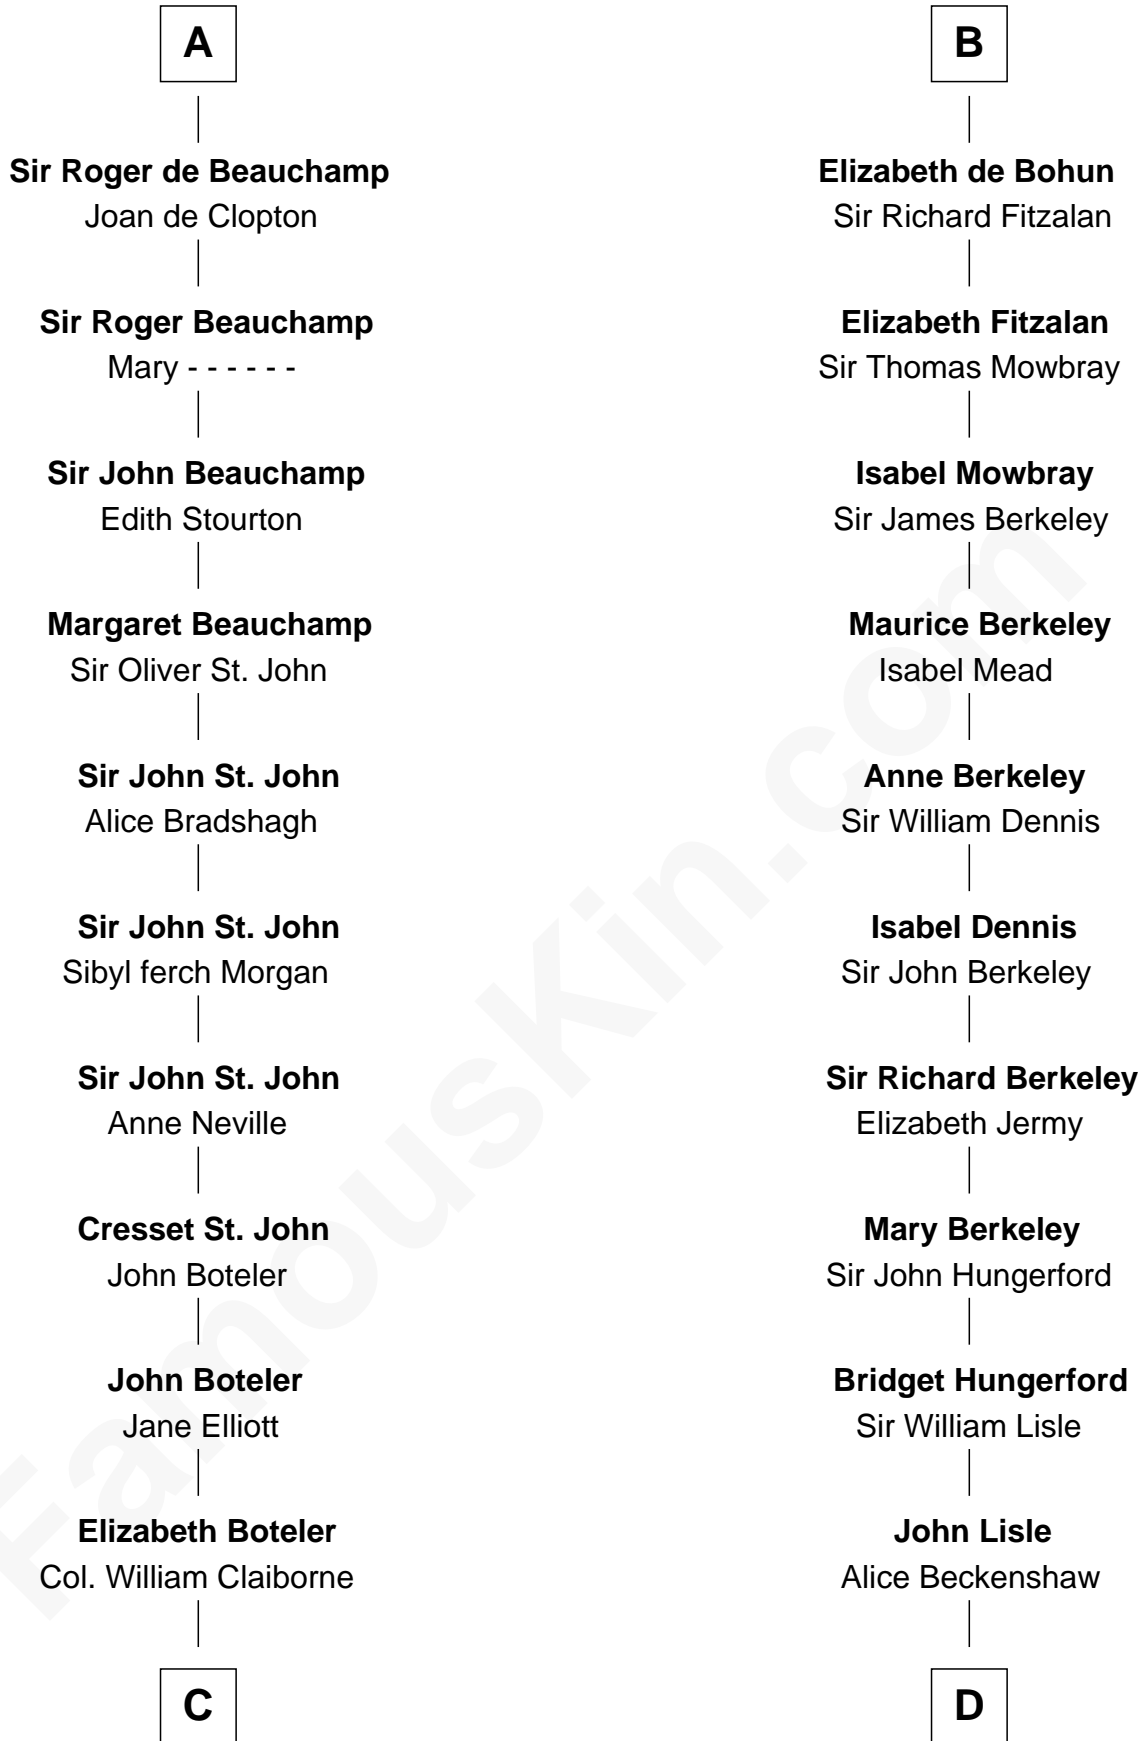

FamousKin.com Relationship Chart of

William C. C. Claiborne

1st Governor of Louisiana

21st cousin of

Samuel Prescott

Completed Paul Revere's Midnight Ride

C

Thomas Claiborne

Sarah Fenn

Thomas Claiborne

Ann Fox

Nathaniel Claiborne

Jane Cole

William Claiborne

Mary Leigh

William C. C. Claiborne