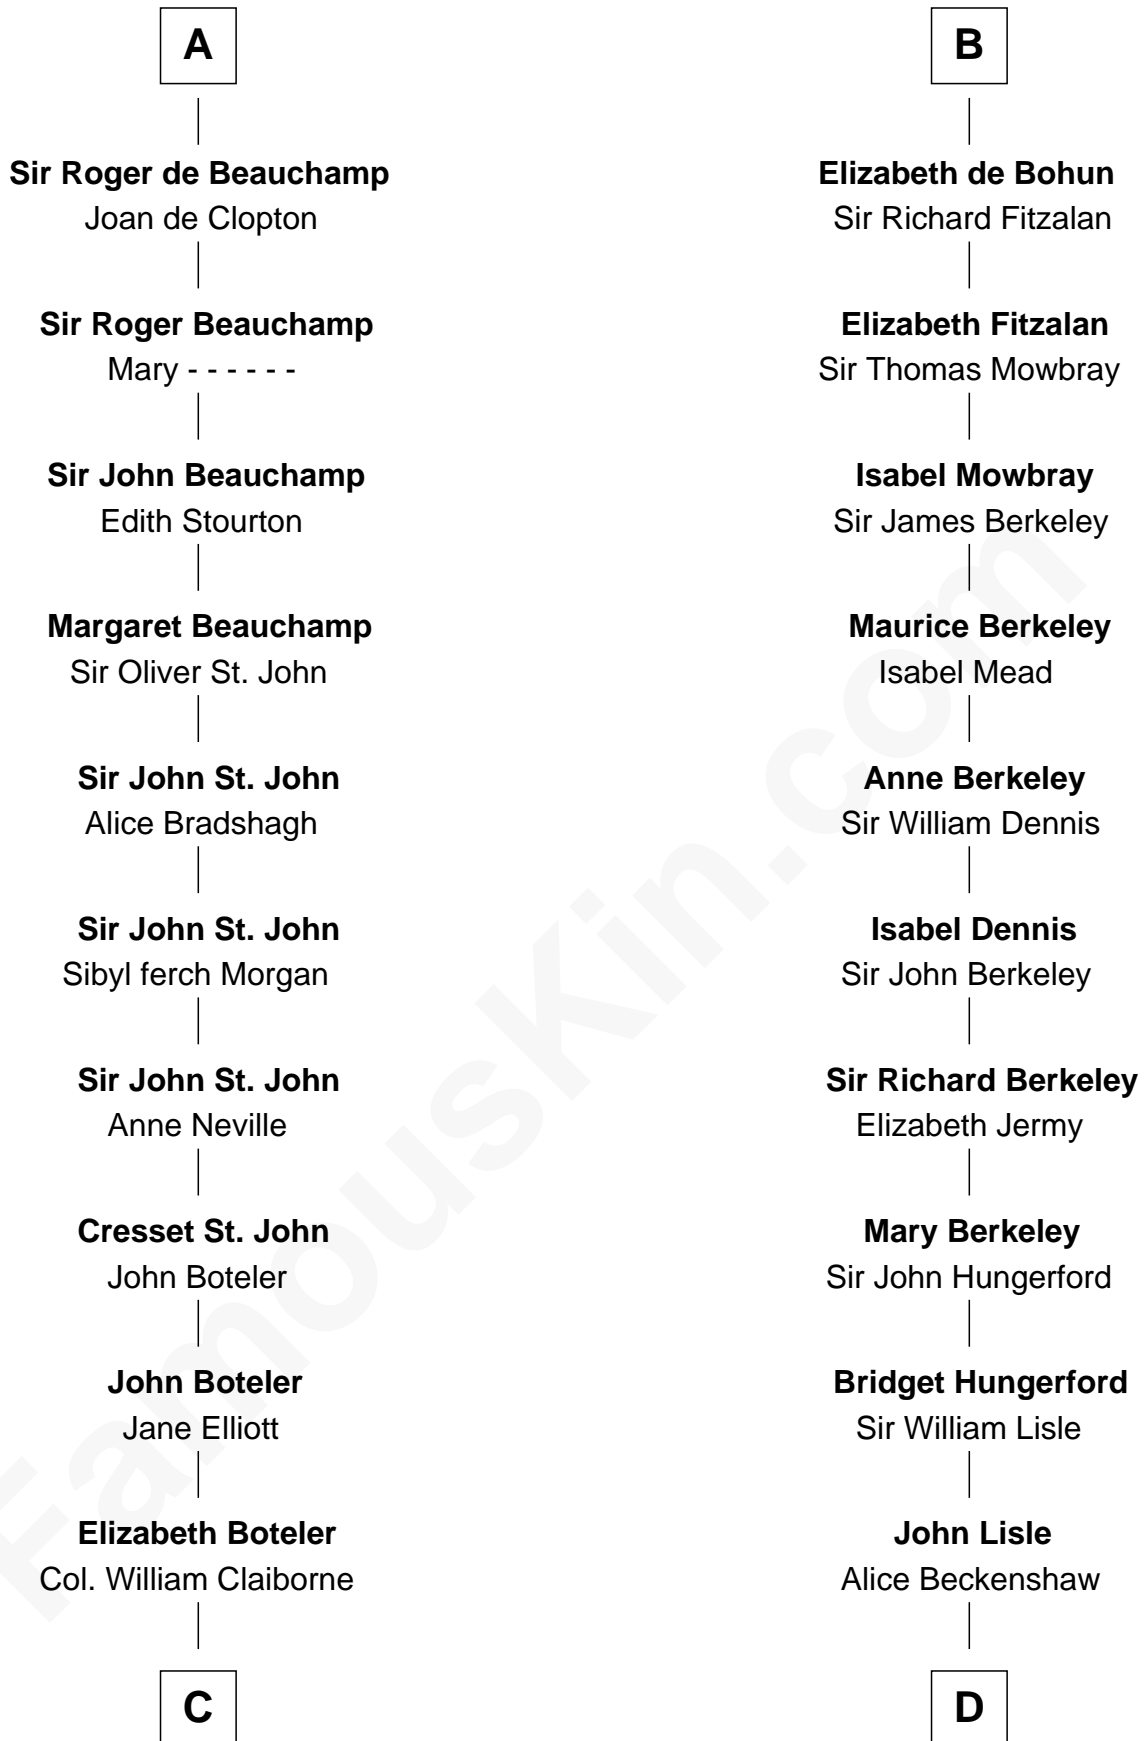

# FamousKin.com Relationship Chart of

**William C. C. Claiborne**

*1st Governor of Louisiana*

21st cousin of

**Samuel Prescott**

*Completed Paul Revere's Midnight Ride*

**C**

**Thomas Claiborne**

Sarah Fenn

**Thomas Claiborne**

Ann Fox

**Nathaniel Claiborne**

Jane Cole

**William Claiborne**

Mary Leigh

**William C. C. Claiborne**

*1st Governor of Louisiana*

**D**

**Alice Lisle**

John Hoar

**Elizabeth Hoar**

Jonathan Prescott

**Dr. Jonathan Prescott**

Rebecca Bulkeley

**Dr. Abel Prescott**

Abigail Brigham

**Samuel Prescott**

*Completed Paul Revere's Ride*