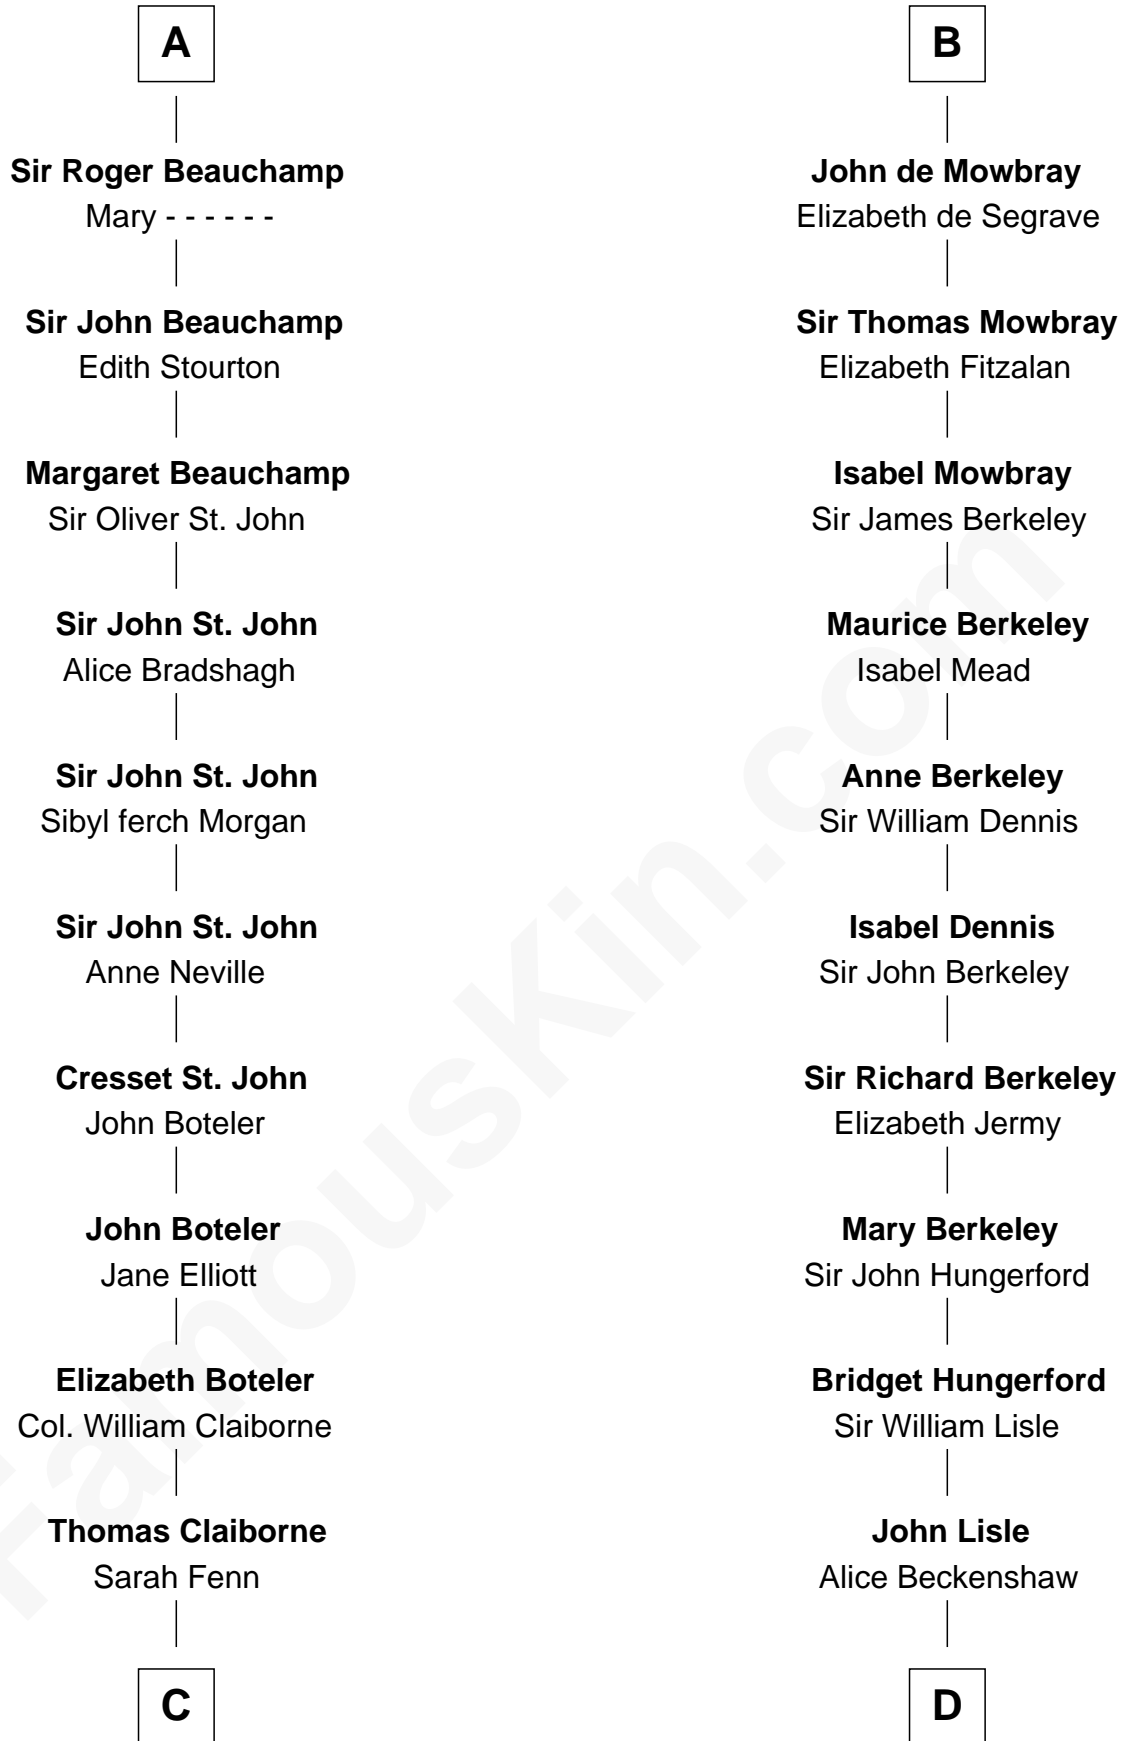

FamousKin.com
Relationship Chart of
William C. C. Claiborne
1st Governor of Louisiana

20th cousin 1 time removed of

Samuel Prescott

Completed Paul Revere's Midnight Ride

C

Thomas Claiborne

Ann Fox

Nathaniel Claiborne

Jane Cole

William Claiborne

Mary Leigh

William C. C. Claiborne

1st Governor of Louisiana

D

Alice Lisle

John Hoar

Elizabeth Hoar

Jonathan Prescott

Dr. Jonathan Prescott

Rebecca Bulkeley

Dr. Abel Prescott

Abigail Brigham

Samuel Prescott

Completed Paul Revere's Ride