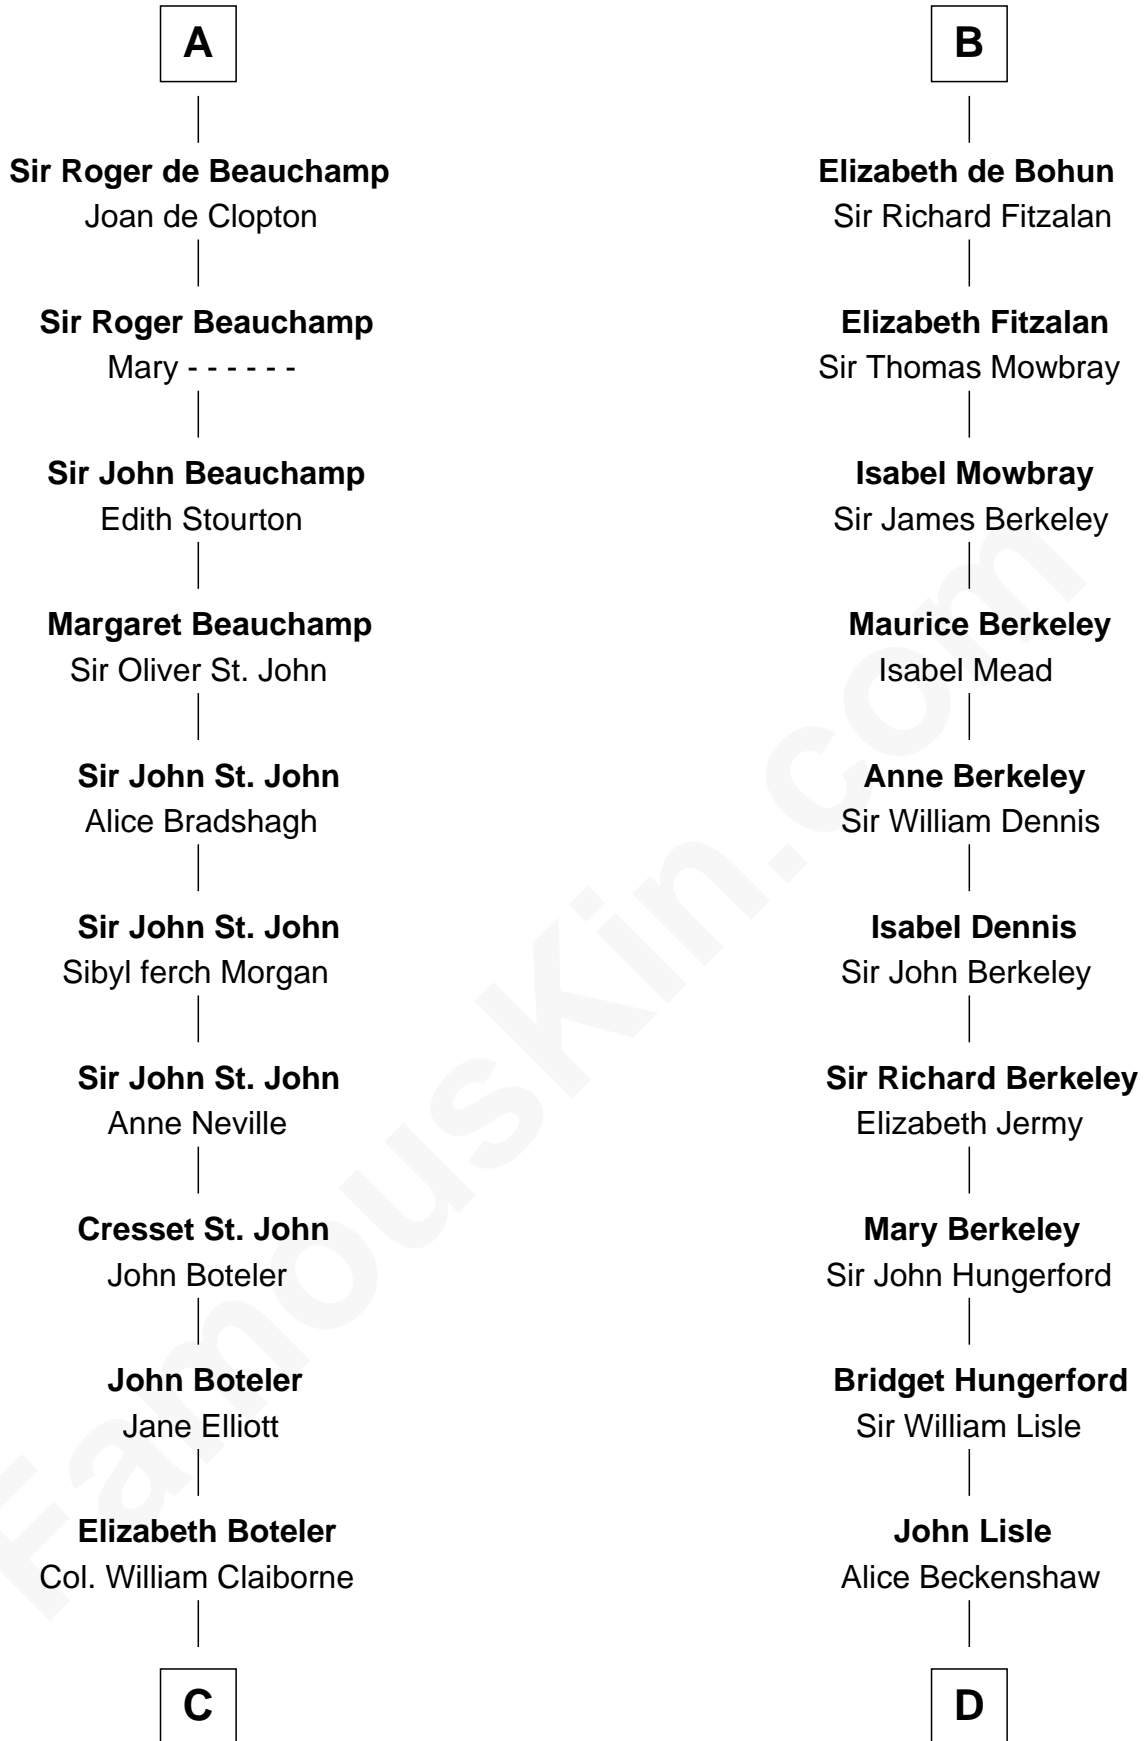

# FamousKin.com Relationship Chart of

**William C. C. Claiborne**

*1st Governor of Louisiana*

21st cousin of

**Samuel Prescott**

*Completed Paul Revere's Midnight Ride*

**William de Say**

**C**

**Thomas Claiborne**

Sarah Fenn

**Thomas Claiborne**

Ann Fox

**Nathaniel Claiborne**

Jane Cole

**William Claiborne**

Mary Leigh

**William C. C. Claiborne**

*1st Governor of Louisiana*

**D**

**Alice Lisle**

John Hoar

**Elizabeth Hoar**

Jonathan Prescott

**Dr. Jonathan Prescott**