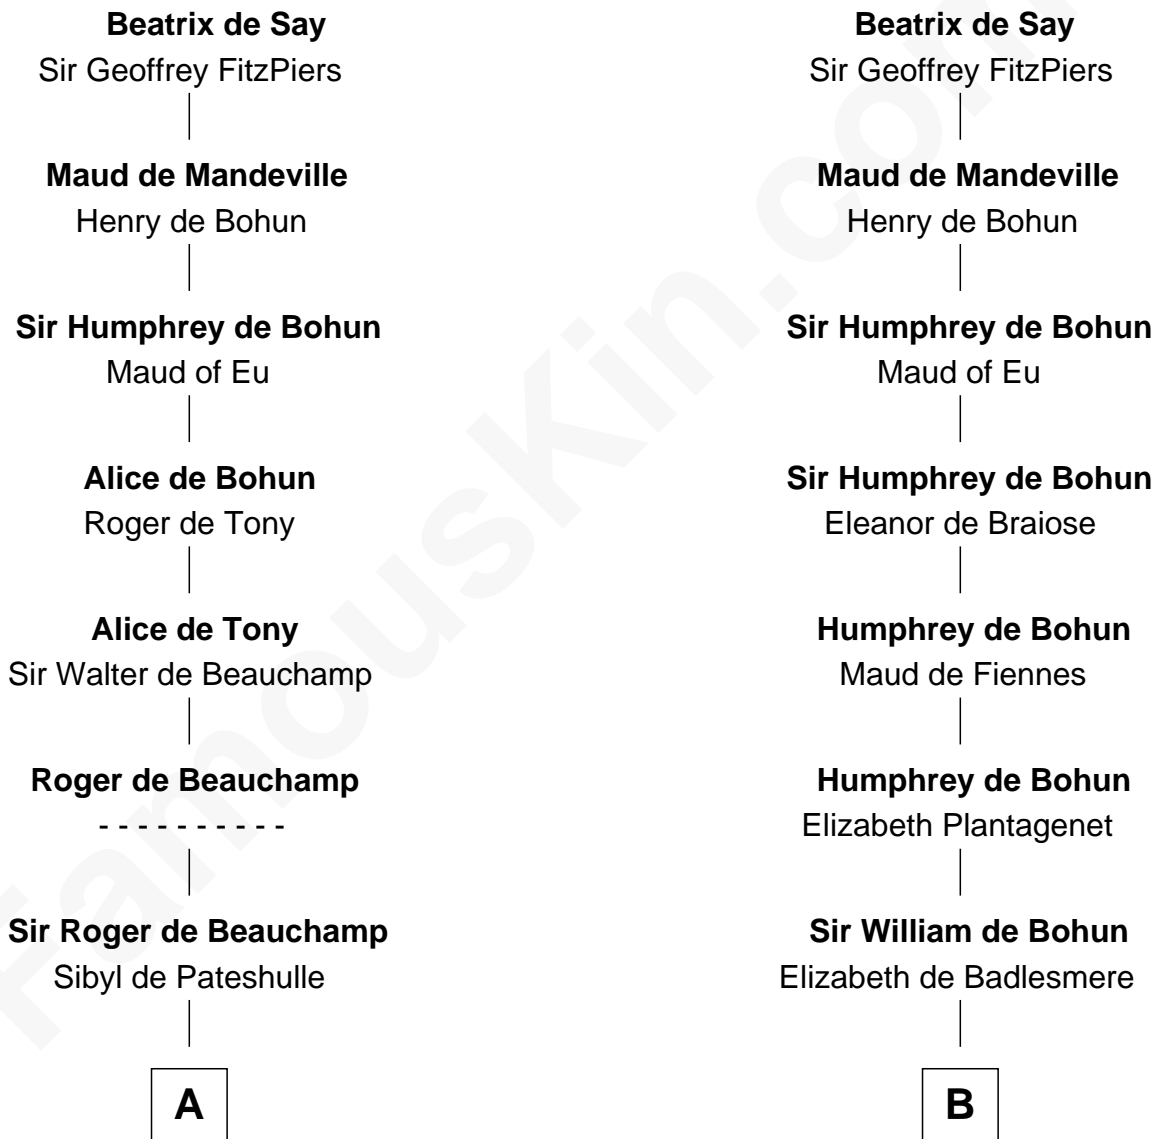

# FamousKin.com Relationship Chart of

**William C. C. Claiborne**

*1st Governor of Louisiana*

21st cousin of

**Samuel Prescott**

*Completed Paul Revere's Midnight Ride*

**William de Say**

**C**

**Thomas Claiborne**

Sarah Fenn

**Thomas Claiborne**

Ann Fox

**Nathaniel Claiborne**

Jane Cole

**William Claiborne**

Mary Leigh

**William C. C. Claiborne**

*1st Governor of Louisiana*

**D**

**Alice Lisle**

John Hoar

**Elizabeth Hoar**

Jonathan Prescott

**Dr. Jonathan Prescott**

Rebecca Bulkeley

**Dr. Abel Prescott**

Abigail Brigham

**Samuel Prescott**

*Completed Paul Revere's Ride*

FamousKin.com