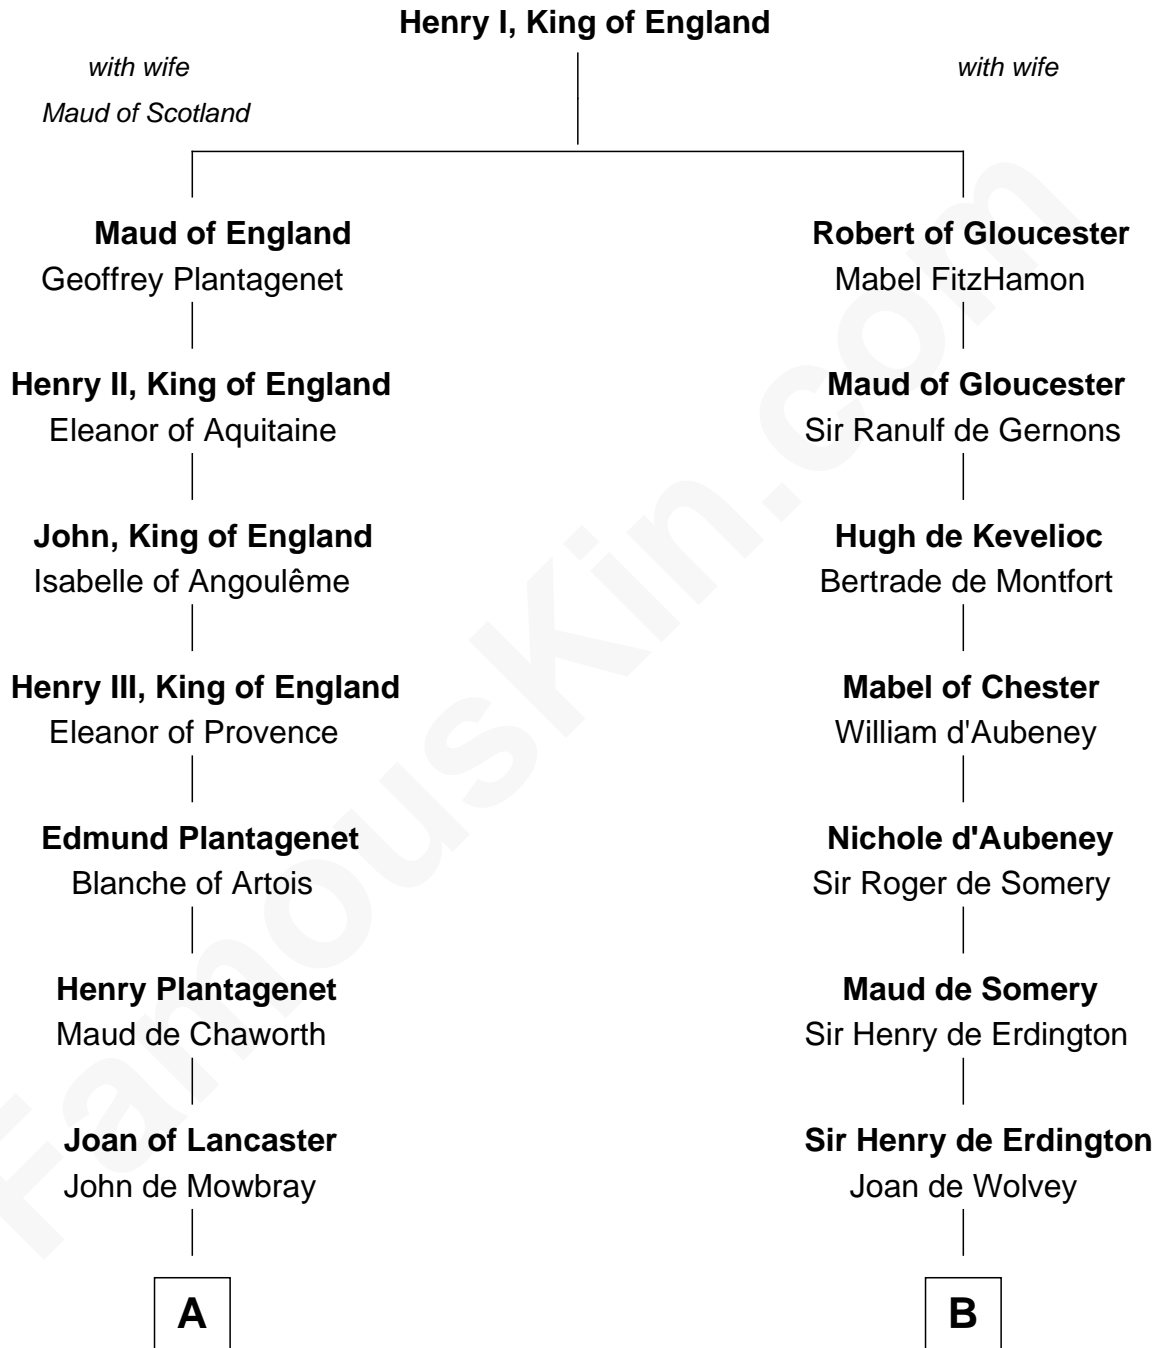

FamousKin.com
Relationship Chart of
William C. C. Claiborne
1st Governor of Louisiana

20th cousin 1 time removed of

Samuel Prescott

Completed Paul Revere's Midnight Ride

C

Ann West

Henry Fox

Ann Fox

Thomas Claiborne

Nathaniel Claiborne

Jane Cole

William Claiborne

Mary Leigh

William C. C. Claiborne

1st Governor of Louisiana

D