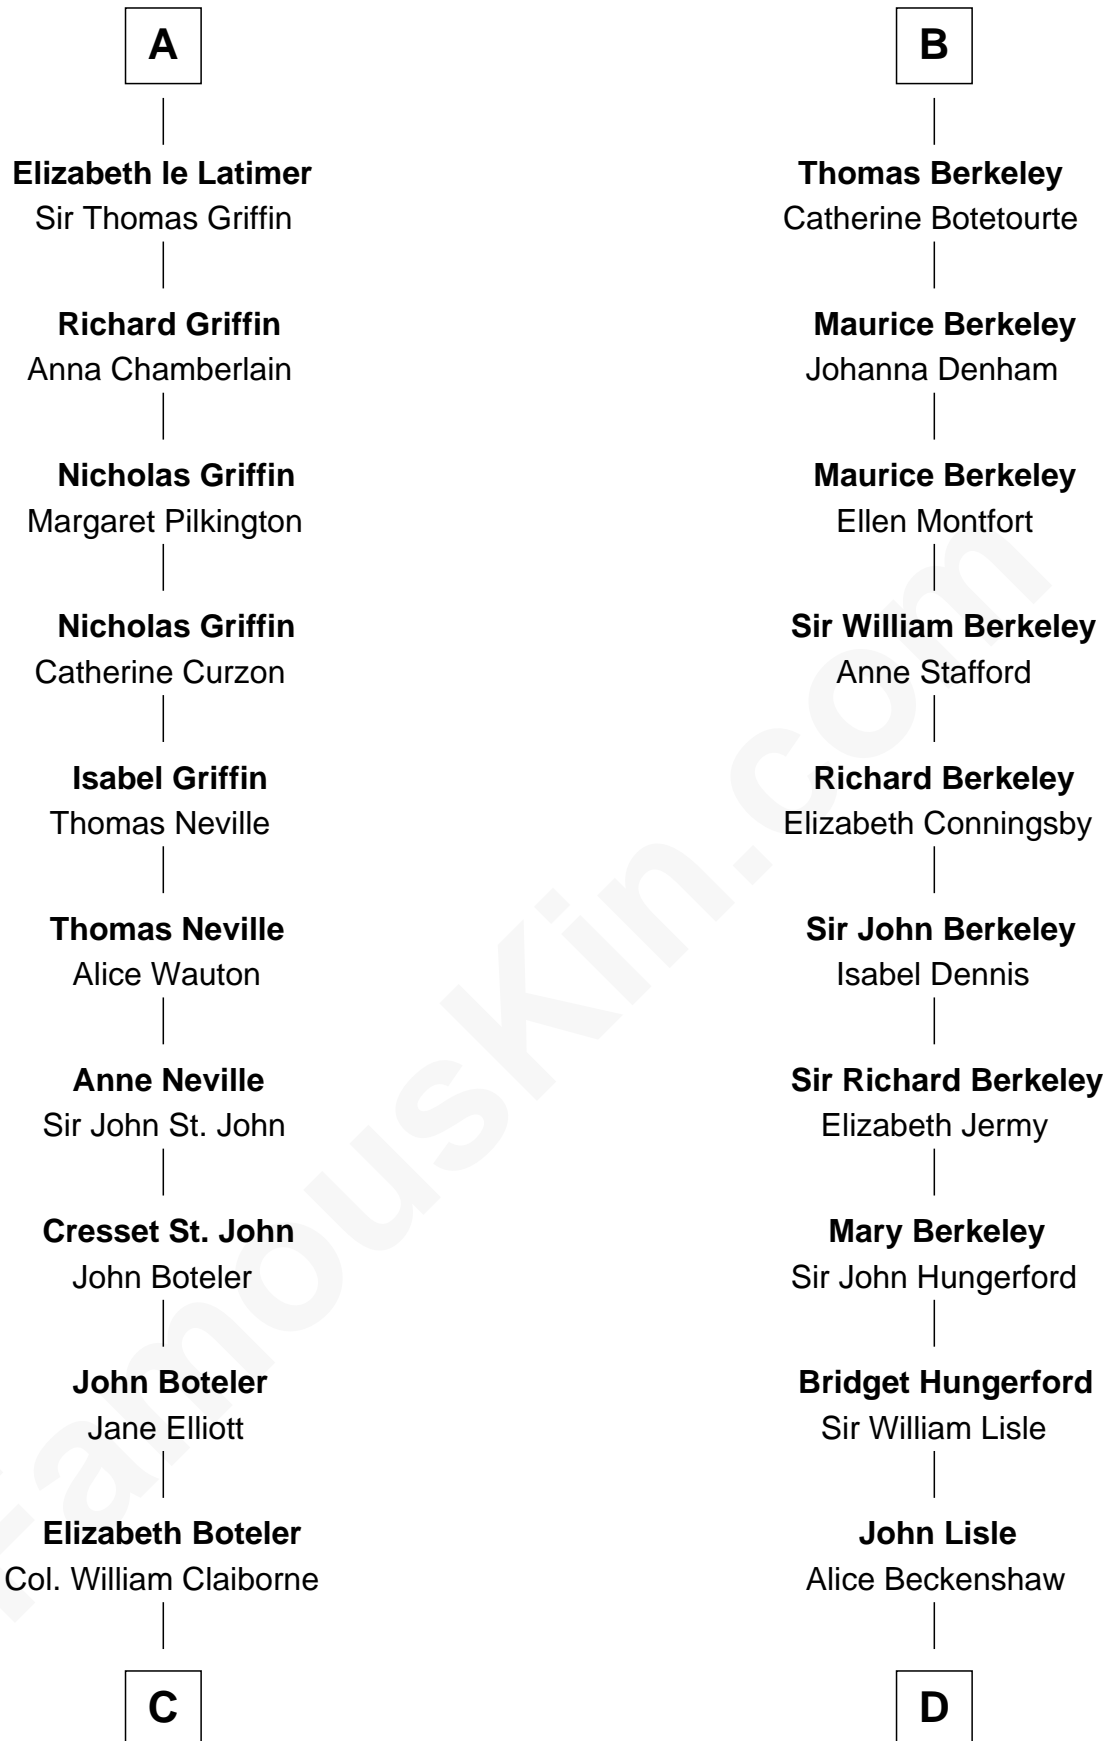

FamousKin.com
Relationship Chart of
William C. C. Claiborne
1st Governor of Louisiana

21st cousin of
Samuel Prescott
Completed Paul Revere's Midnight Ride

C

Thomas Claiborne

Sarah Fenn

Thomas Claiborne

Ann Fox

Nathaniel Claiborne

Jane Cole

William Claiborne

Mary Leigh

William C. C. Claiborne

1st Governor of Louisiana

D

Alice Lisle