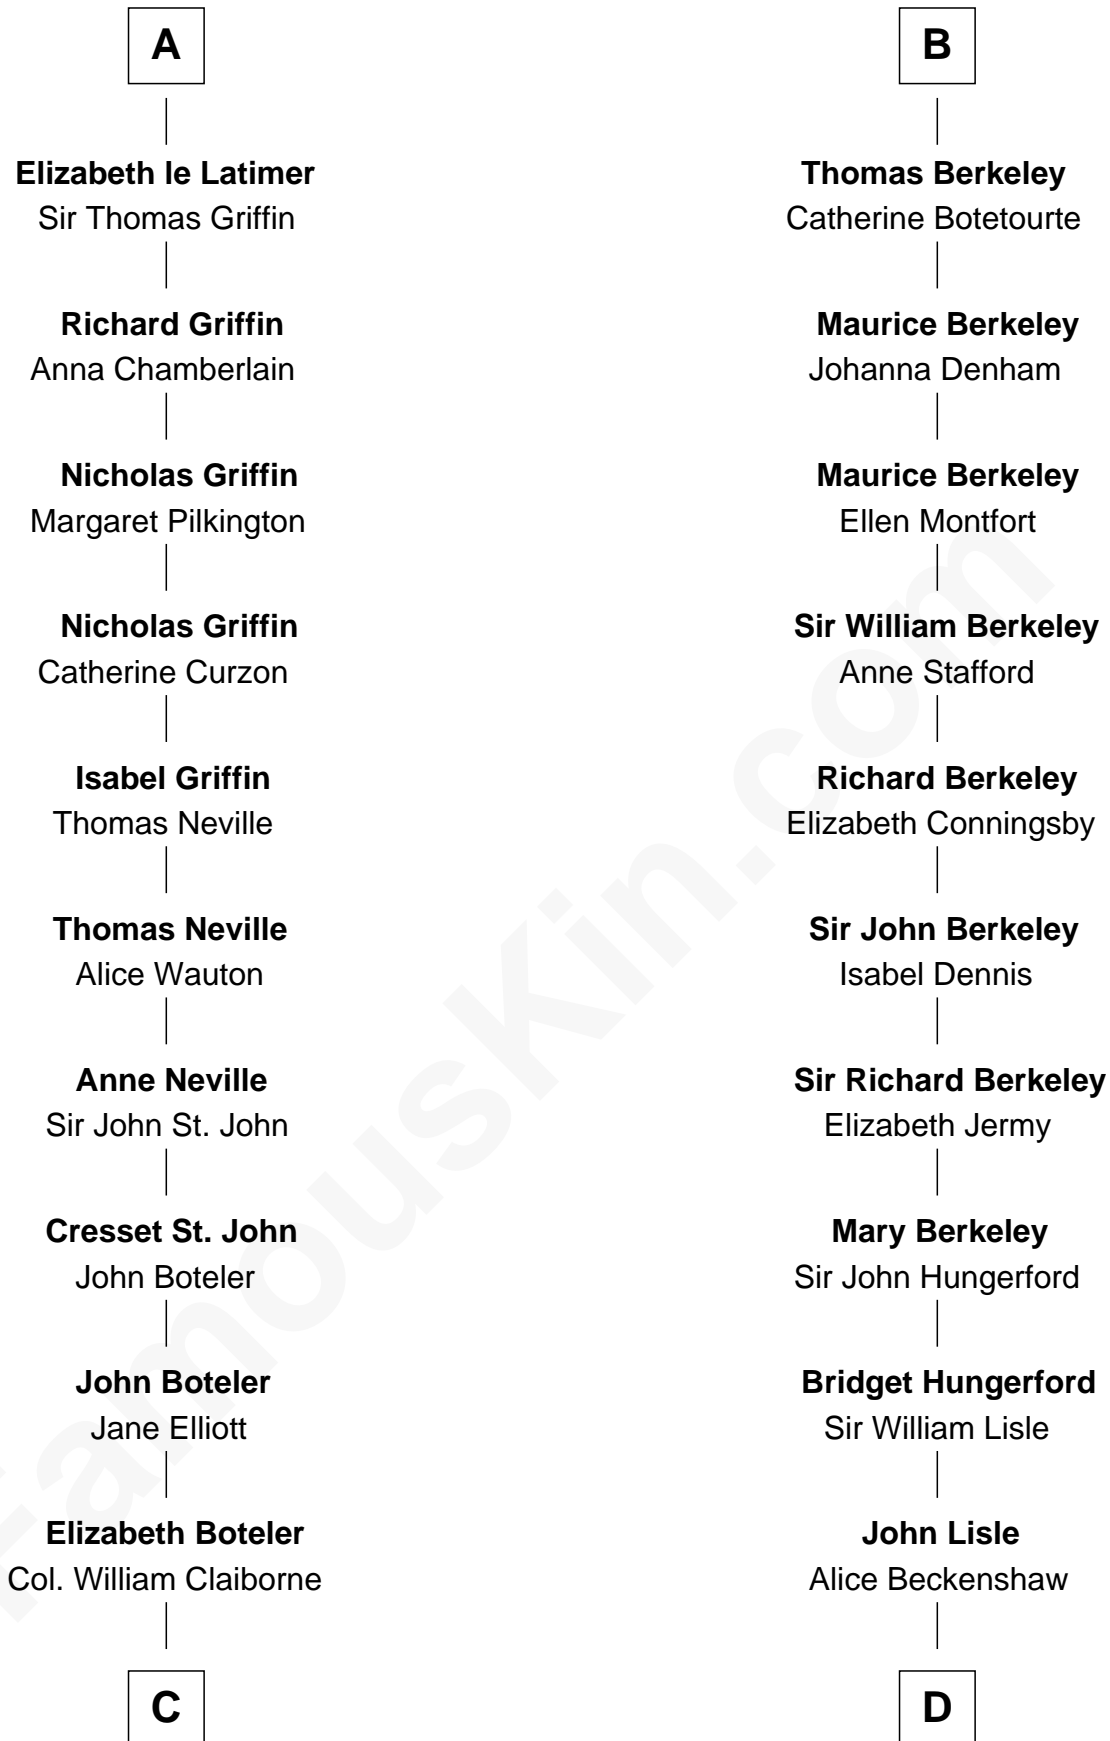

FamousKin.com Relationship Chart of

William C. C. Claiborne

1st Governor of Louisiana

21st cousin of

Samuel Prescott

Completed Paul Revere's Midnight Ride

Gilbert Fitzgilbert de Clare

Isabel de Beaumont

C

Thomas Claiborne

Sarah Fenn

Thomas Claiborne

Ann Fox

Nathaniel Claiborne

Jane Cole

William Claiborne