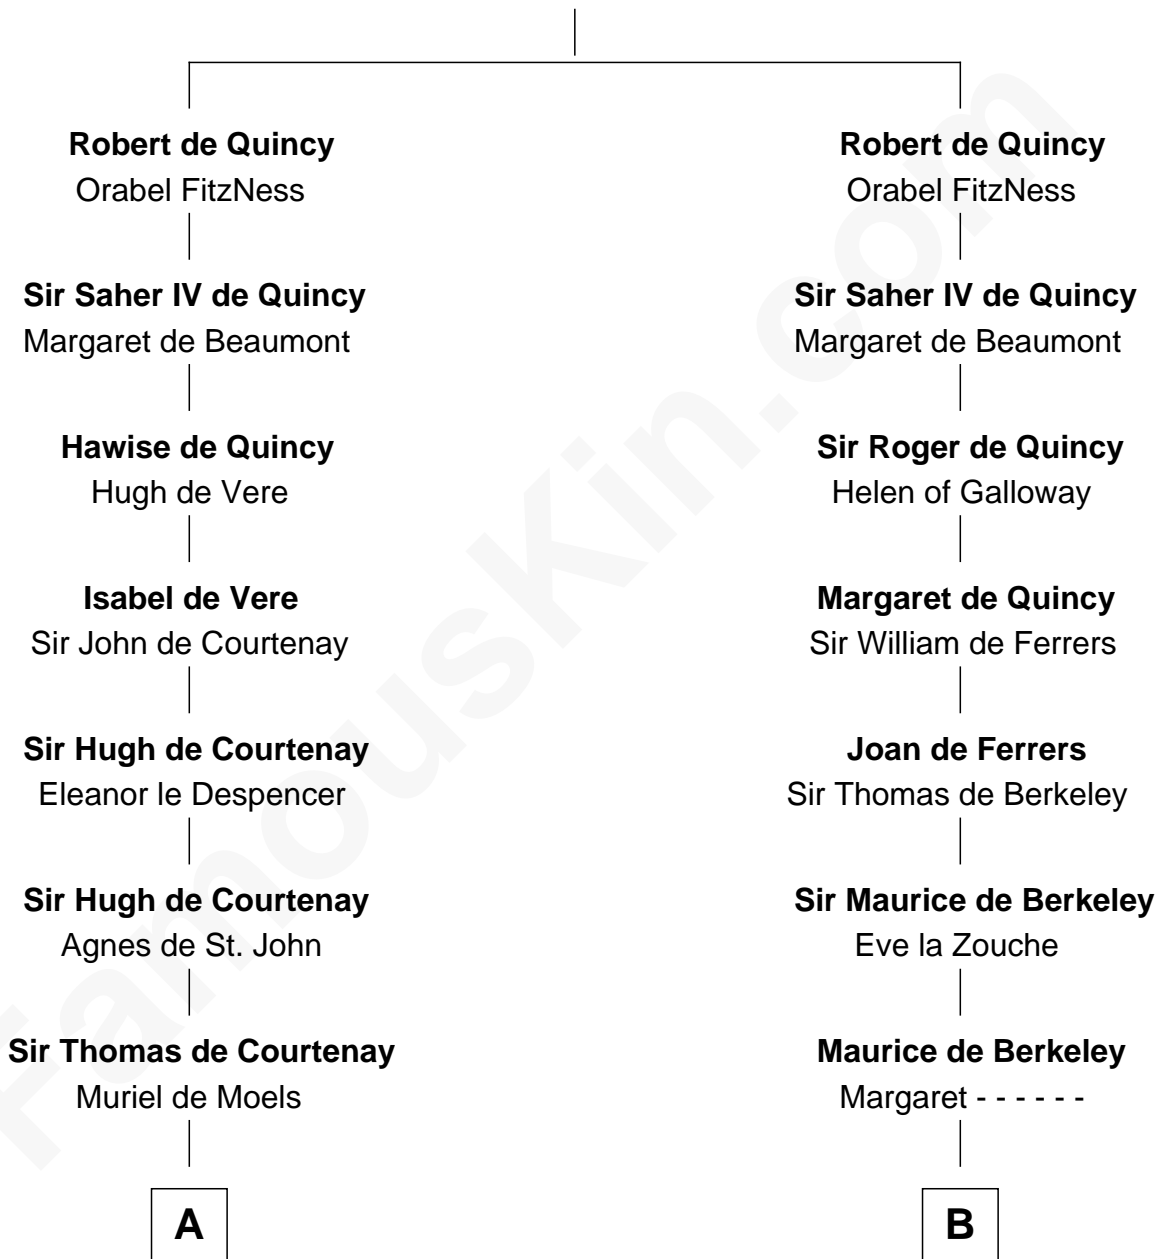

**FamousKin.com**  
**Relationship Chart of**  
**William C. C. Claiborne**  
*1st Governor of Louisiana*

**21st cousin of**  
**Samuel Prescott**  
*Completed Paul Revere's Midnight Ride*

**Saher I de Quincy**  
 Maud de St. Liz

**C**

**Ann West**  
Henry Fox

**Ann Fox**  
Thomas Claiborne

**Nathaniel Claiborne**  
Jane Cole

**William Claiborne**  
Mary Leigh

**William C. C. Claiborne**  
*1st Governor of Louisiana*

**D**

**Alice Lisle**  
John Hoar

**Elizabeth Hoar**  
Jonathan Prescott

**Dr. Jonathan Prescott**  
Rebecca Bulkeley

**Dr. Abel Prescott**  
Abigail Brigham

**Samuel Prescott**  
*Completed Paul Revere's Ride*