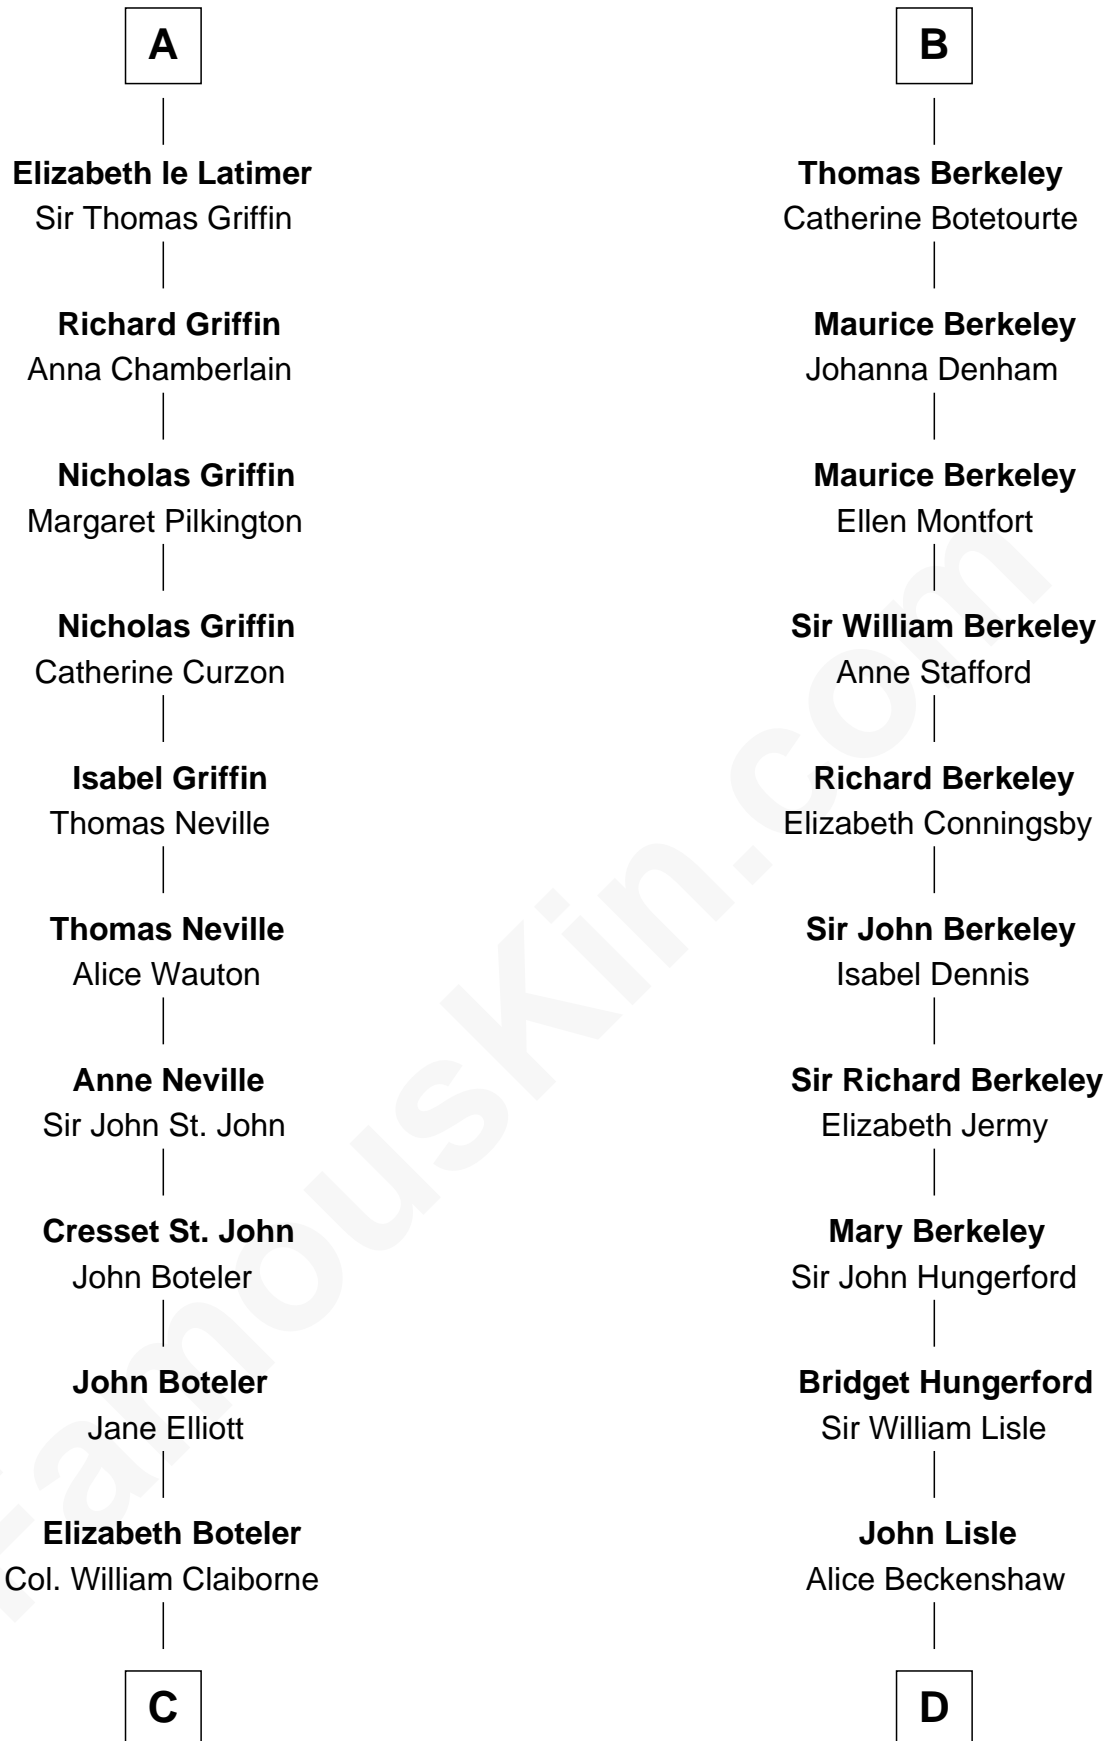

**FamousKin.com**  
**Relationship Chart of**  
**William C. C. Claiborne**  
*1st Governor of Louisiana*

**21st cousin of**  
**Samuel Prescott**  
*Completed Paul Revere's Midnight Ride*

**C**

**Thomas Claiborne**

Sarah Fenn

**Thomas Claiborne**

Ann Fox

**Nathaniel Claiborne**

Jane Cole

**William Claiborne**

Mary Leigh

**William C. C. Claiborne**

*1st Governor of Louisiana*

**D**

**Alice Lisle**

John Hoar

**Elizabeth Hoar**

Jonathan Prescott

**Dr. Jonathan Prescott**

Rebecca Bulkeley