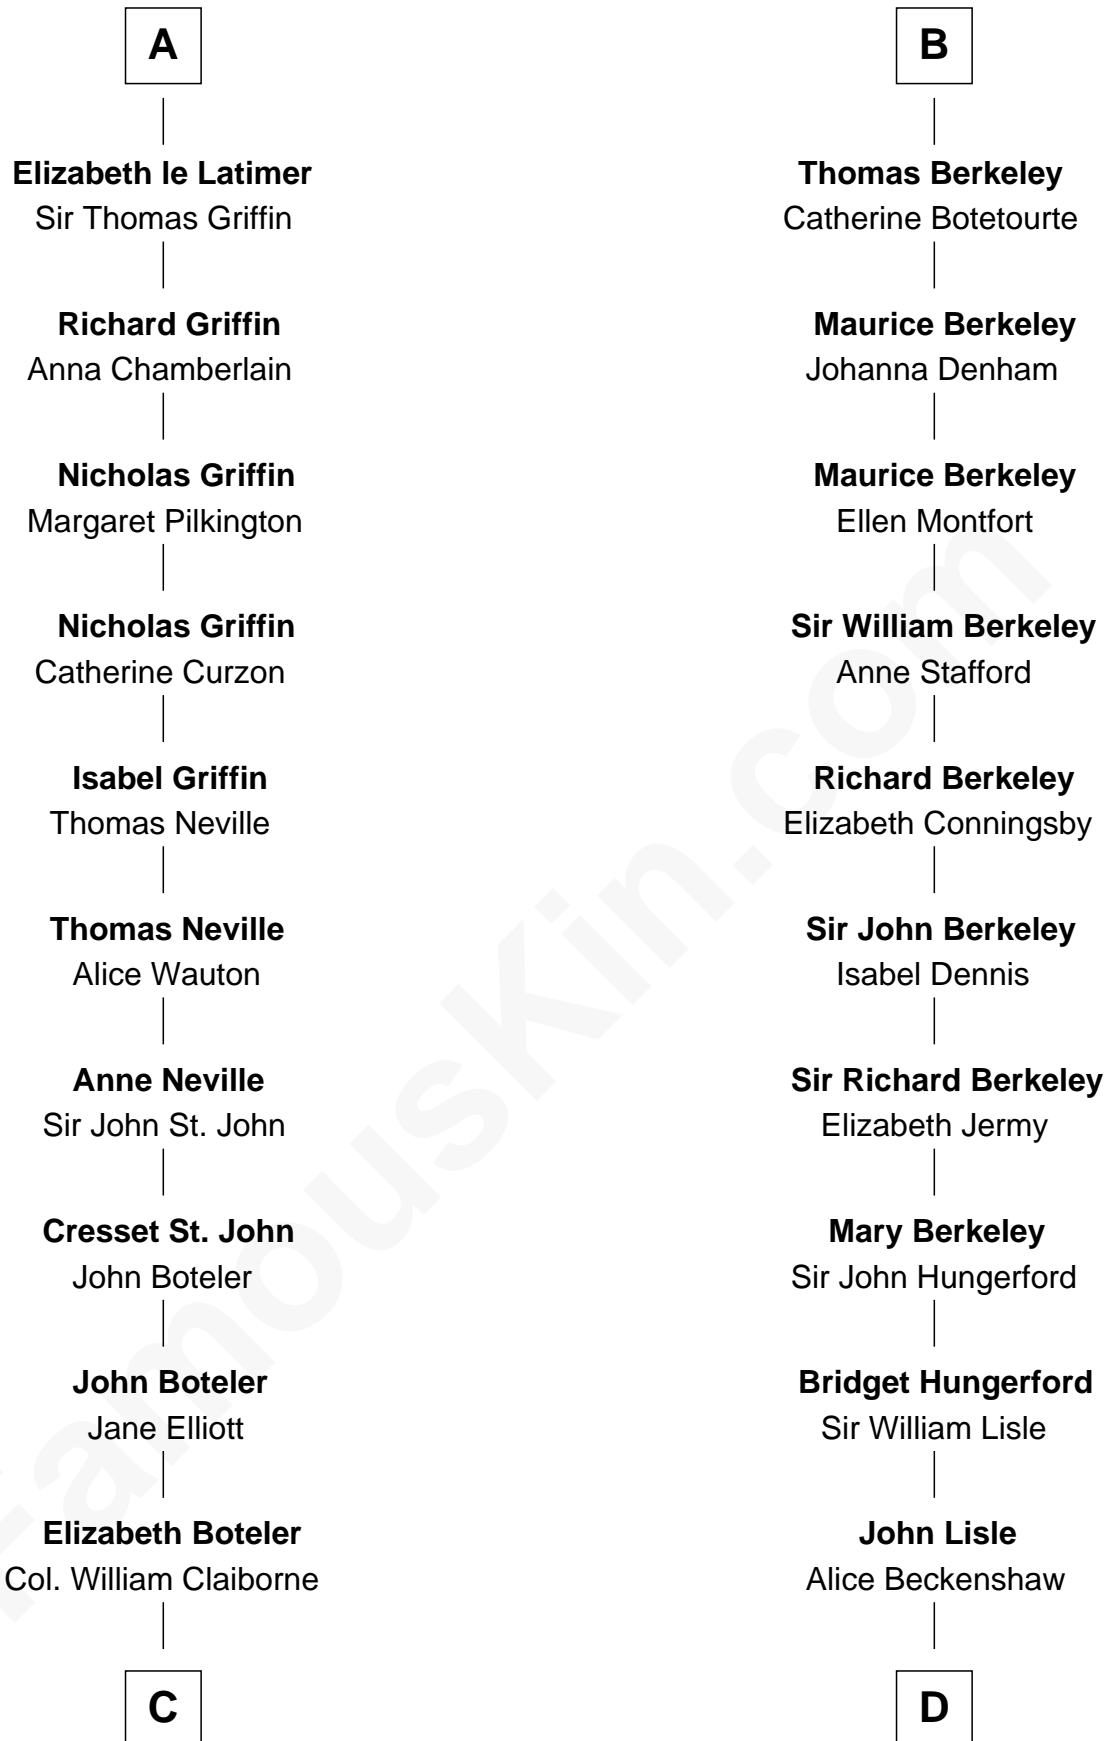

FamousKin.com Relationship Chart of

William C. C. Claiborne

1st Governor of Louisiana

21st cousin of

Samuel Prescott

Completed Paul Revere's Midnight Ride

Richard de Morville

Avice of Lancaster

C

Thomas Claiborne

Sarah Fenn

Thomas Claiborne

Ann Fox

Nathaniel Claiborne

Jane Cole

William Claiborne