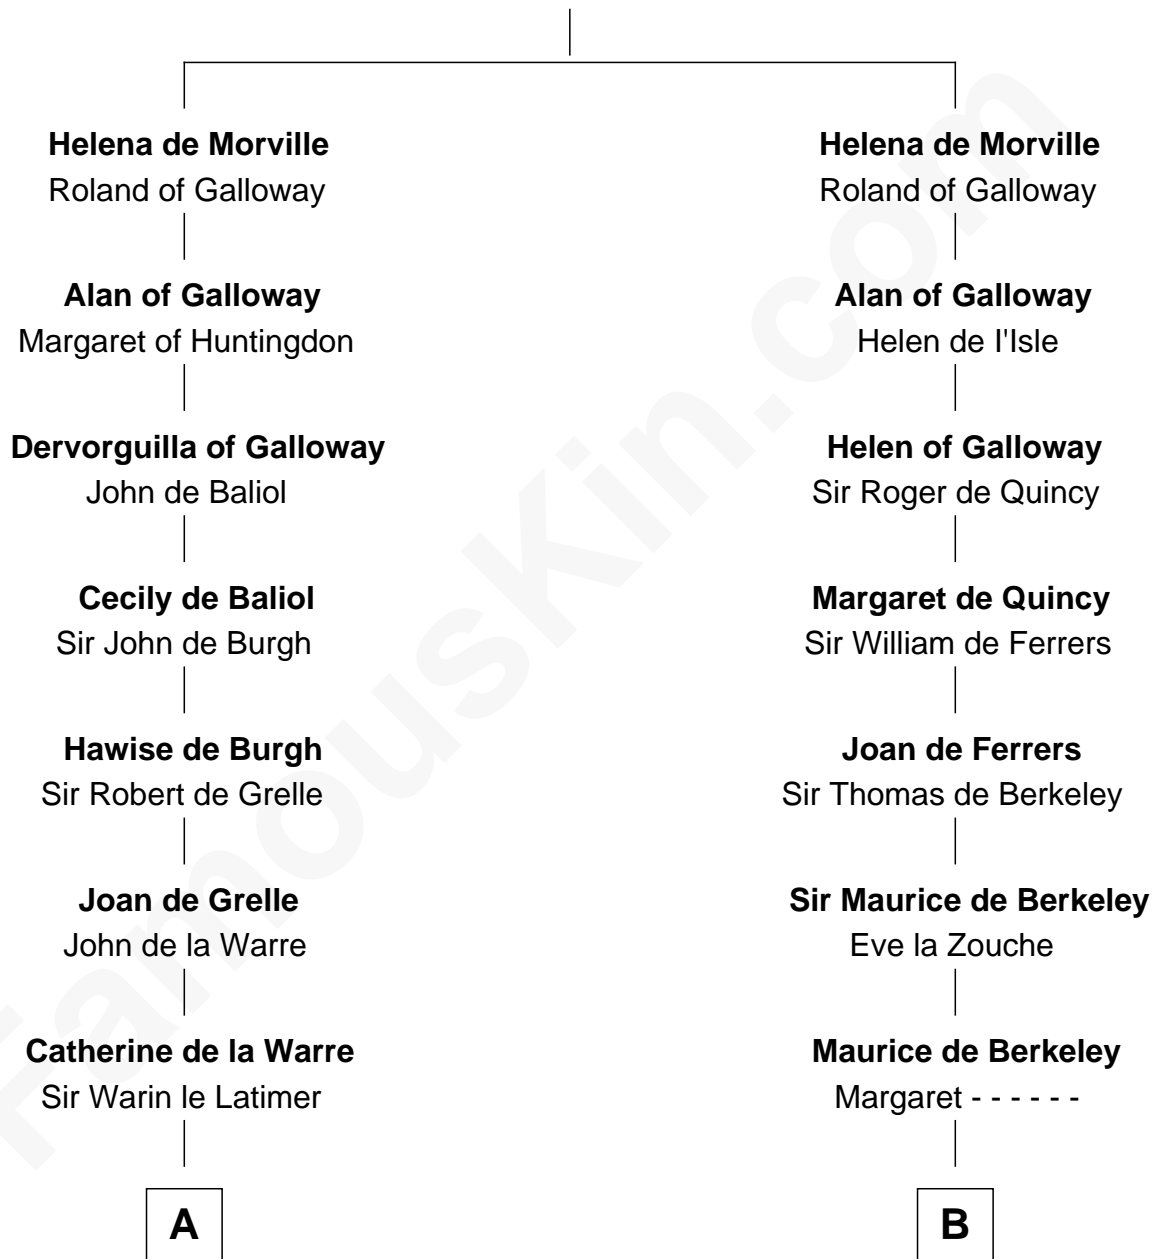

FamousKin.com Relationship Chart of

William C. C. Claiborne

1st Governor of Louisiana

21st cousin of

Samuel Prescott

Completed Paul Revere's Midnight Ride

Richard de Morville

Avice of Lancaster

C

Thomas Claiborne

Sarah Fenn

Thomas Claiborne

Ann Fox

Nathaniel Claiborne

Jane Cole

William Claiborne

Mary Leigh

William C. C. Claiborne

1st Governor of Louisiana

D

Alice Lisle

John Hoar

Elizabeth Hoar

Jonathan Prescott