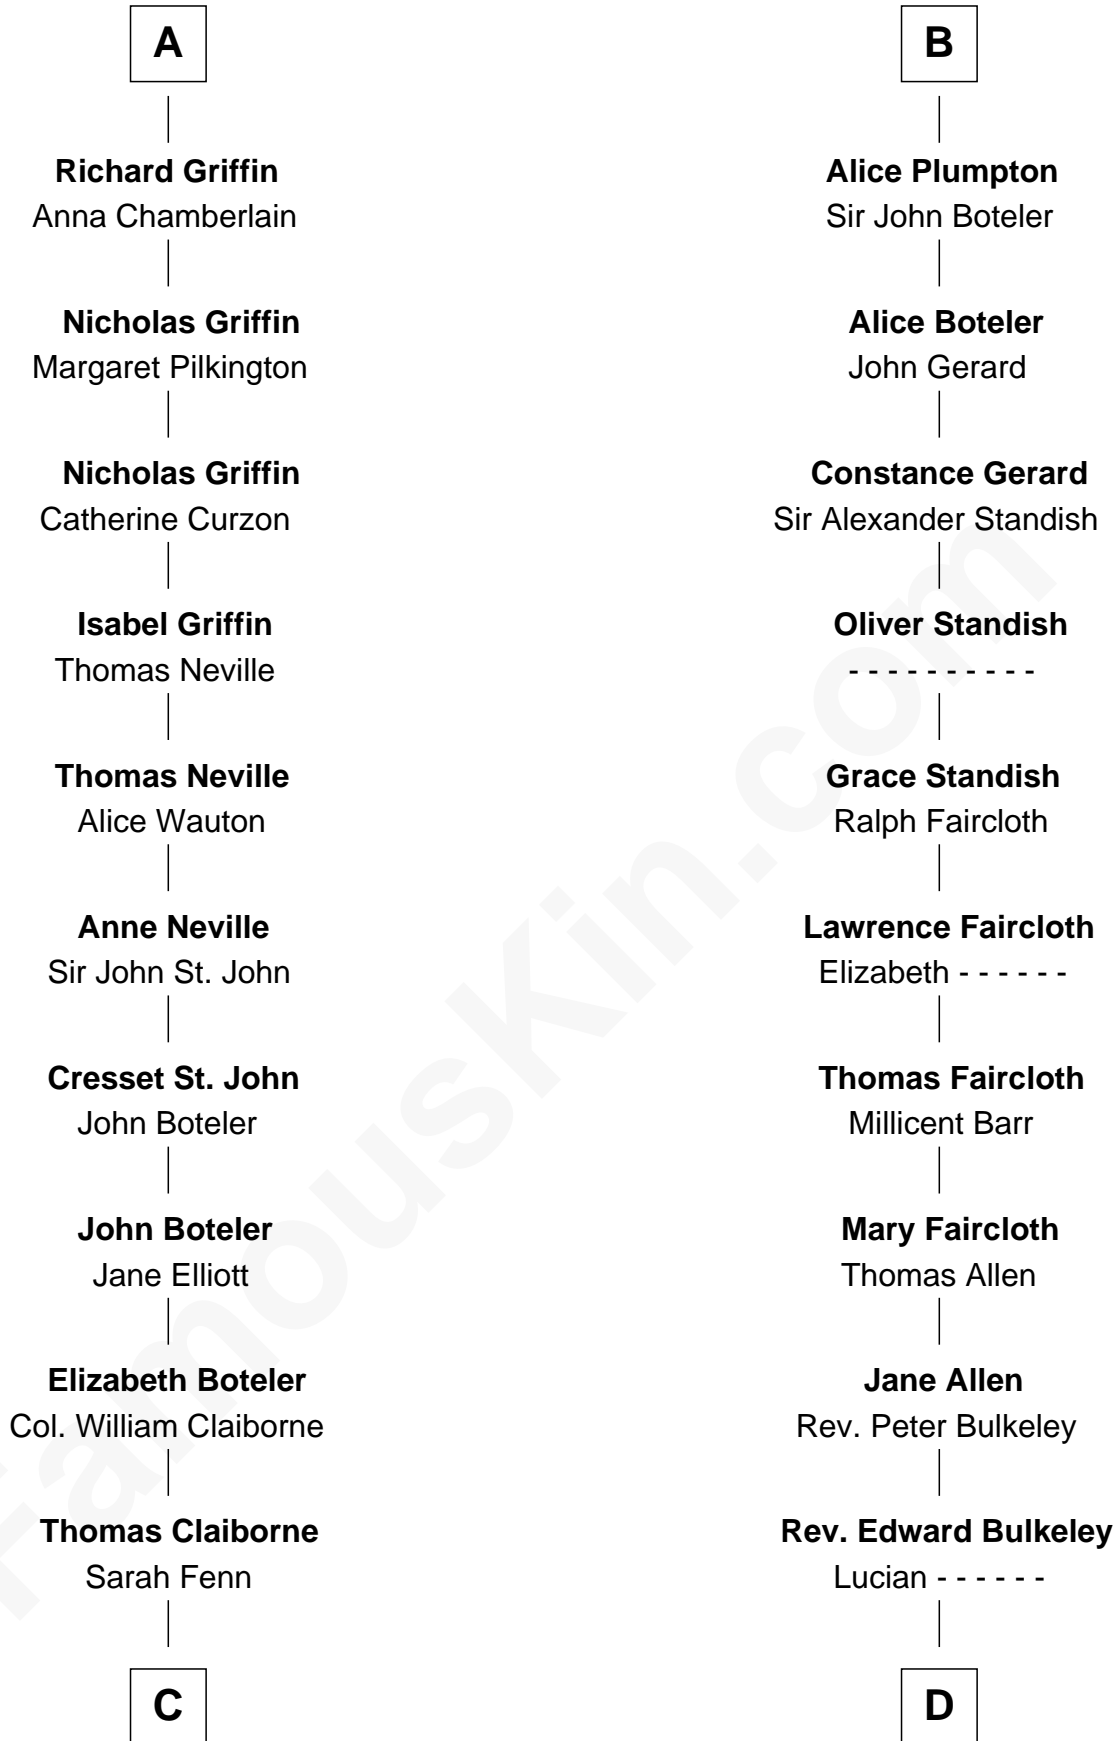

FamousKin.com Relationship Chart of

William C. C. Claiborne

1st Governor of Louisiana

20th cousin of

Samuel Prescott

Completed Paul Revere's Midnight Ride

C

Thomas Claiborne

Ann Fox

Nathaniel Claiborne

Jane Cole

William Claiborne

Mary Leigh

William C. C. Claiborne

1st Governor of Louisiana

D