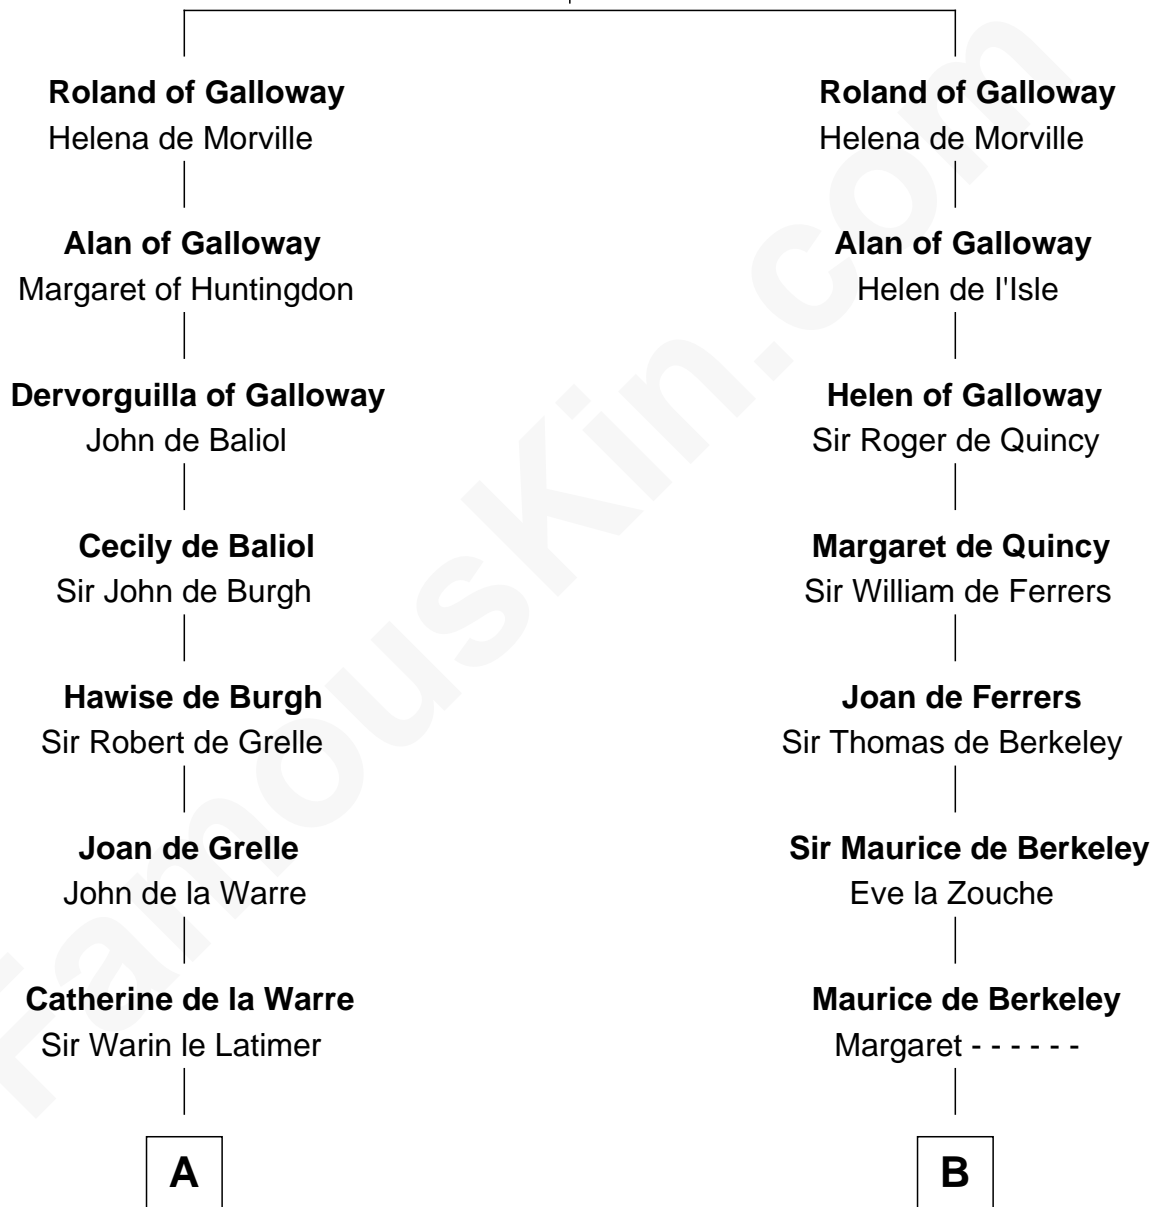

# FamousKin.com Relationship Chart of

**William C. C. Claiborne**

*1st Governor of Louisiana*

21st cousin of

**Samuel Prescott**

*Completed Paul Revere's Midnight Ride*

**Uhtred of Galloway**

Gunnild of Dunbar

**C**

**Thomas Claiborne**

Sarah Fenn

**Thomas Claiborne**

Ann Fox

**Nathaniel Claiborne**

Jane Cole

**William Claiborne**