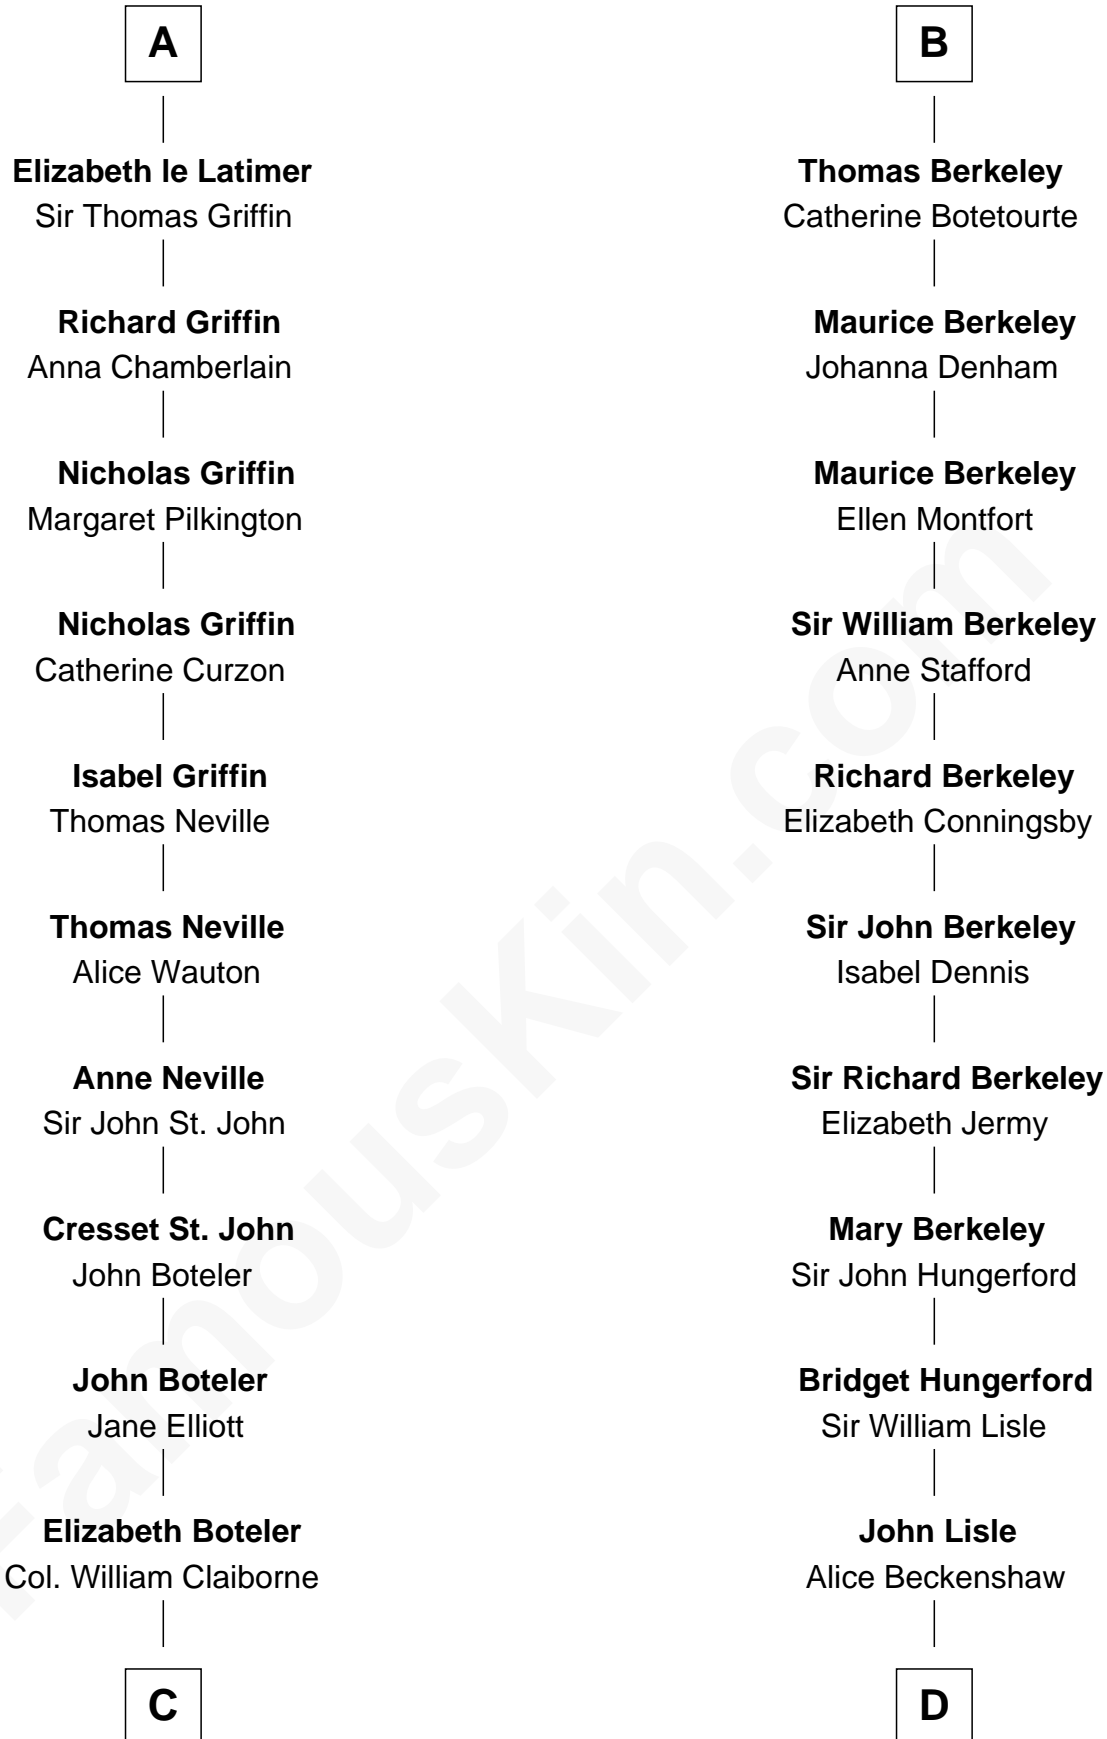

# FamousKin.com Relationship Chart of

**William C. C. Claiborne**

*1st Governor of Louisiana*

21st cousin of

**Samuel Prescott**

*Completed Paul Revere's Midnight Ride*

**Uhtred of Galloway**

Gunnild of Dunbar

**C**

**Thomas Claiborne**

Sarah Fenn

**Thomas Claiborne**

Ann Fox

**Nathaniel Claiborne**

Jane Cole

**William Claiborne**

Mary Leigh

**William C. C. Claiborne**

*1st Governor of Louisiana*

**D**

**Alice Lisle**

John Hoar

**Elizabeth Hoar**

Jonathan Prescott