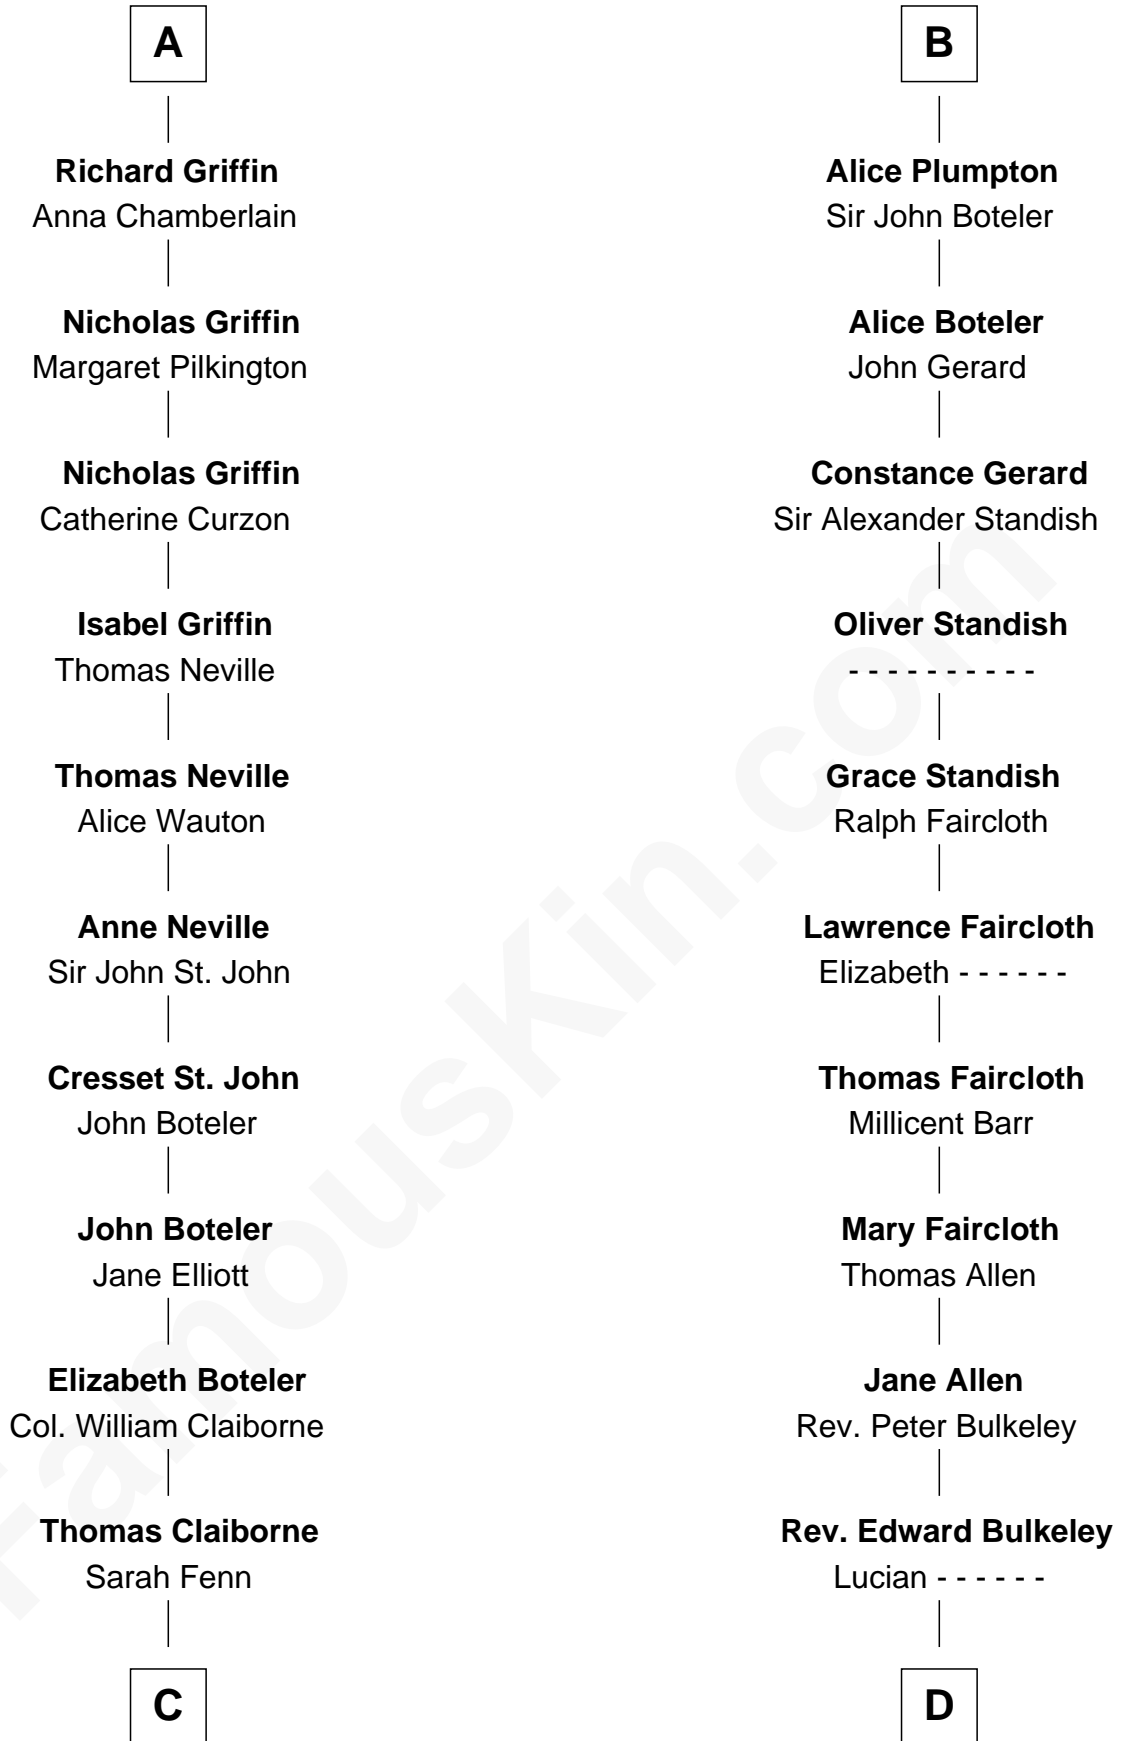

# FamousKin.com Relationship Chart of

**William C. C. Claiborne**

*1st Governor of Louisiana*

20th cousin of

**Samuel Prescott**

*Completed Paul Revere's Midnight Ride*

**David I, King of Scotland**

Maud of Northumberland

**C**

**Thomas Claiborne**

Ann Fox

**Nathaniel Claiborne**

Jane Cole

**William Claiborne**

Mary Leigh

**William C. C. Claiborne**