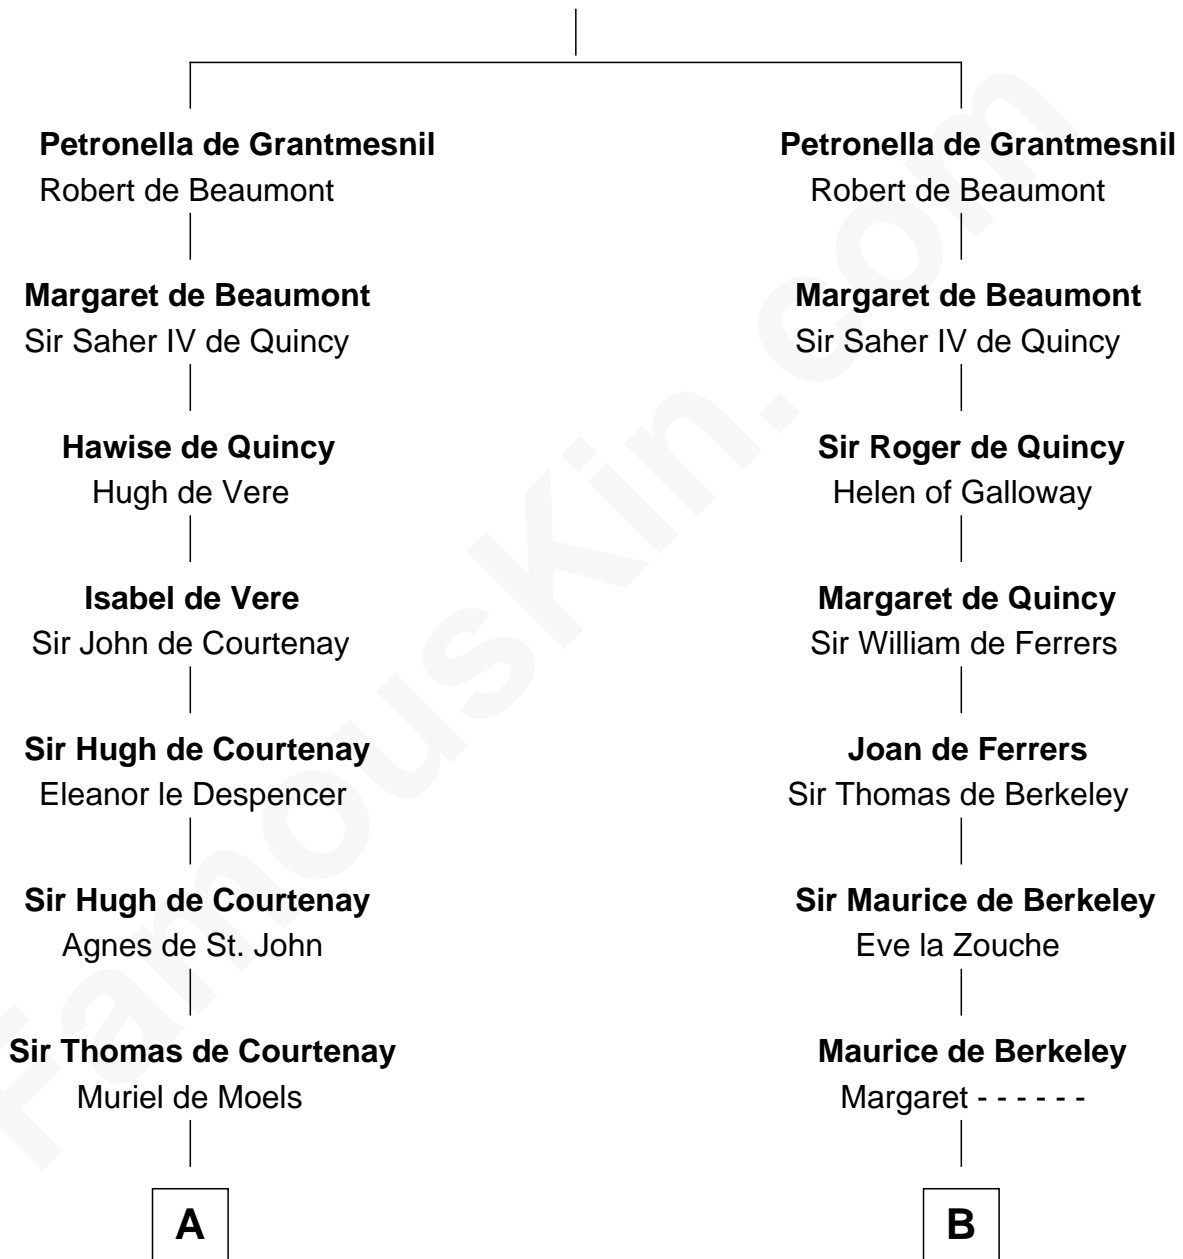

FamousKin.com Relationship Chart of

William C. C. Claiborne

1st Governor of Louisiana

21st cousin of

Samuel Prescott

Completed Paul Revere's Midnight Ride

Hugh de Grantmesnil

C

Ann West

Henry Fox

Ann Fox

Thomas Claiborne

Nathaniel Claiborne

Jane Cole

William Claiborne

Mary Leigh

William C. C. Claiborne

1st Governor of Louisiana

D

Alice Lisle

John Hoar

Elizabeth Hoar

Jonathan Prescott

Dr. Jonathan Prescott