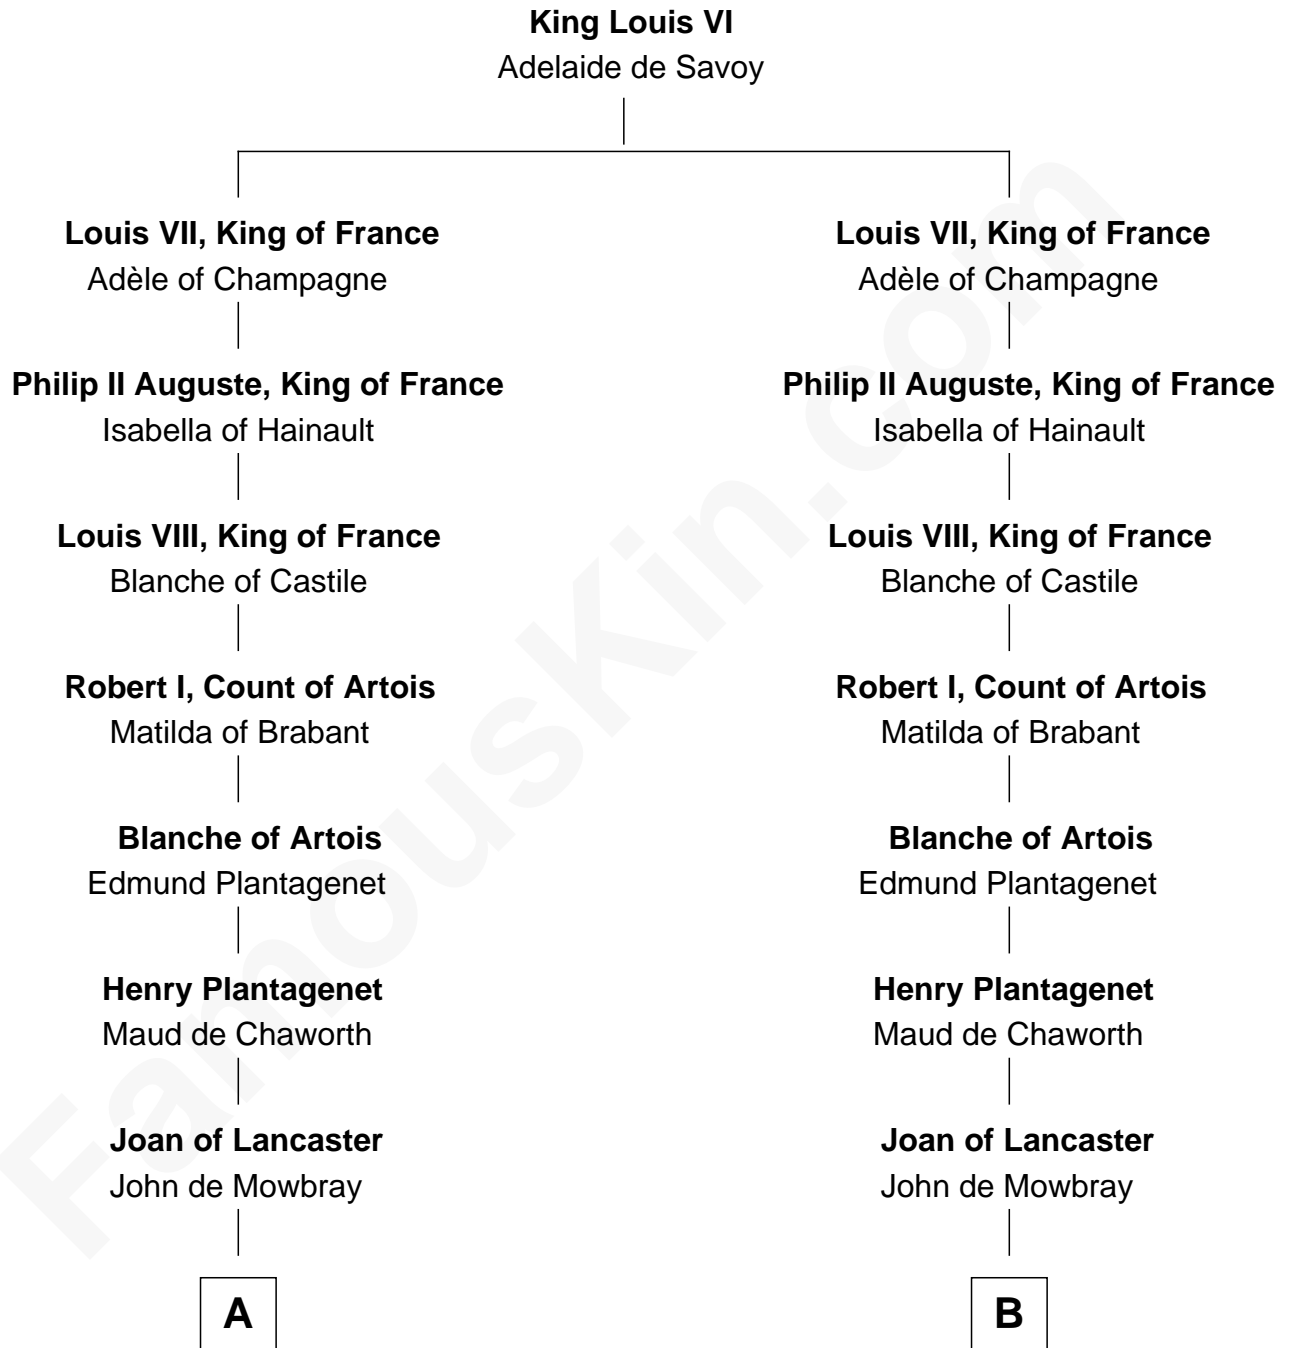

FamousKin.com Relationship Chart of

William C. C. Claiborne

1st Governor of Louisiana

21st cousin of

Samuel Prescott

Completed Paul Revere's Midnight Ride

C

Ann West
Henry Fox

Ann Fox
Thomas Claiborne

Nathaniel Claiborne
Jane Cole

William Claiborne
Mary Leigh

William C. C. Claiborne
1st Governor of Louisiana

D

Alice Lisle
John Hoar

Elizabeth Hoar
Jonathan Prescott

Dr. Jonathan Prescott
Rebecca Bulkeley

Dr. Abel Prescott
Abigail Brigham

Samuel Prescott
Completed Paul Revere's Ride