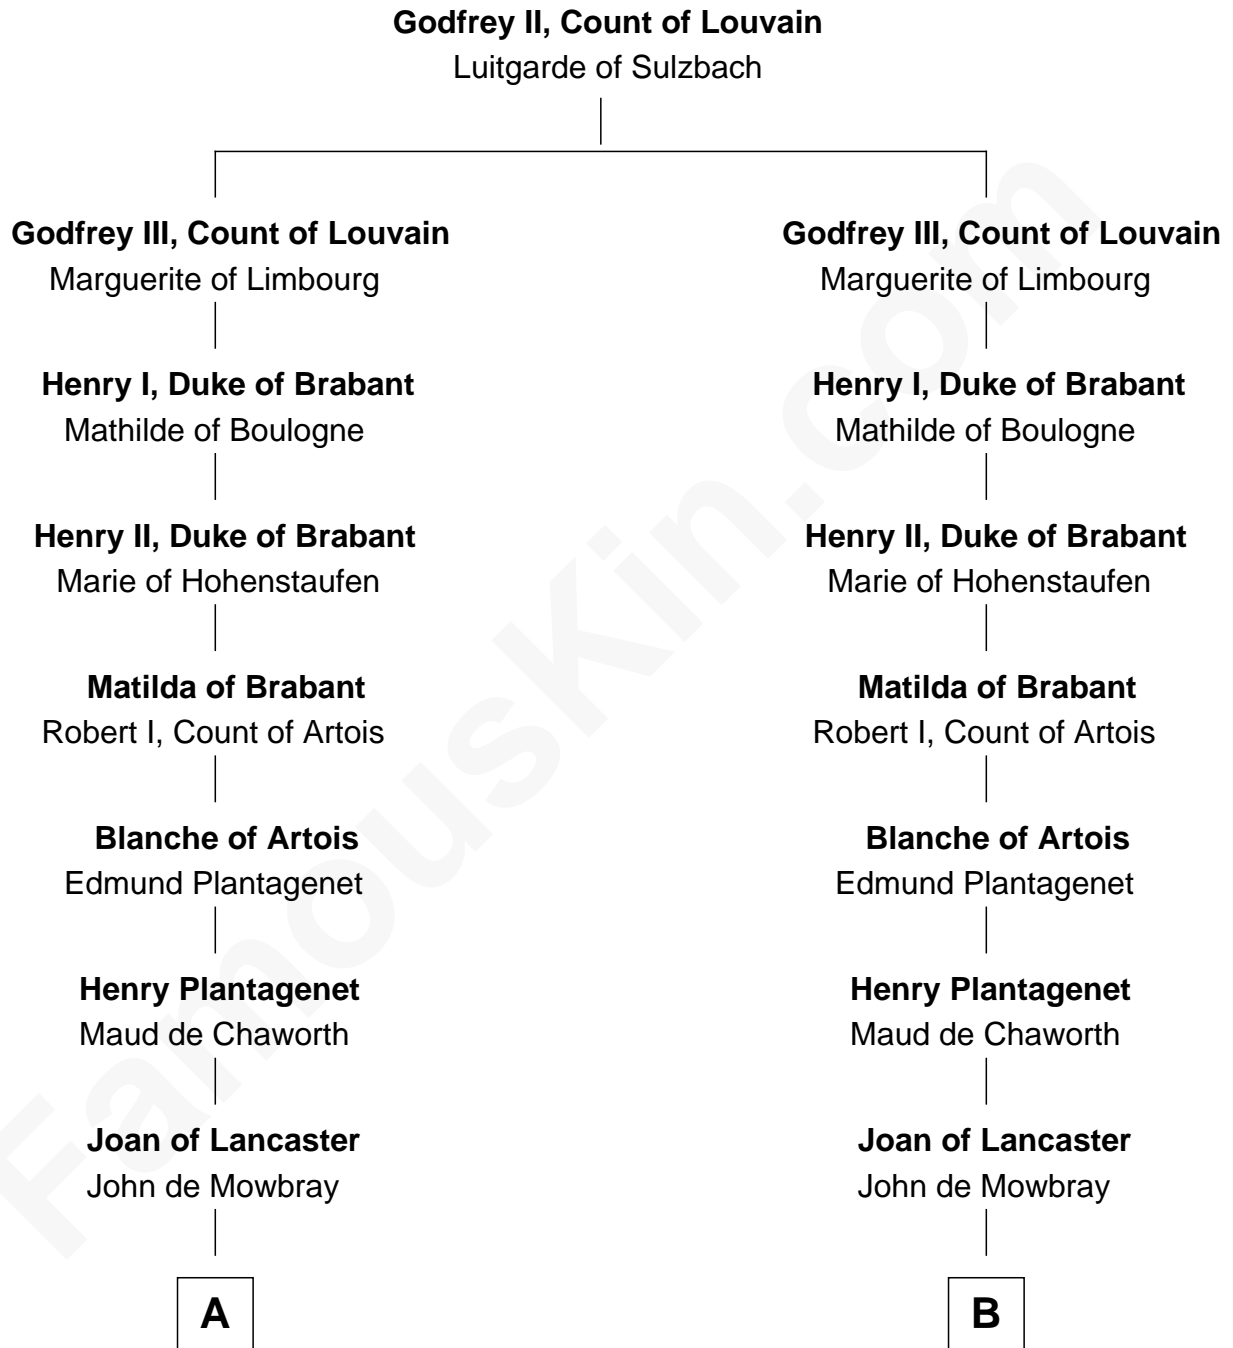

FamousKin.com Relationship Chart of

William C. C. Claiborne

1st Governor of Louisiana

21st cousin of

Samuel Prescott

Completed Paul Revere's Midnight Ride

C

Ann West

Henry Fox

Ann Fox

Thomas Claiborne

Nathaniel Claiborne

Jane Cole

William Claiborne

Mary Leigh

William C. C. Claiborne

1st Governor of Louisiana

D

Alice Lisle

John Hoar

Elizabeth Hoar

Jonathan Prescott

Dr. Jonathan Prescott

Rebecca Bulkeley

Dr. Abel Prescott

Abigail Brigham

Samuel Prescott

Completed Paul Revere's Ride