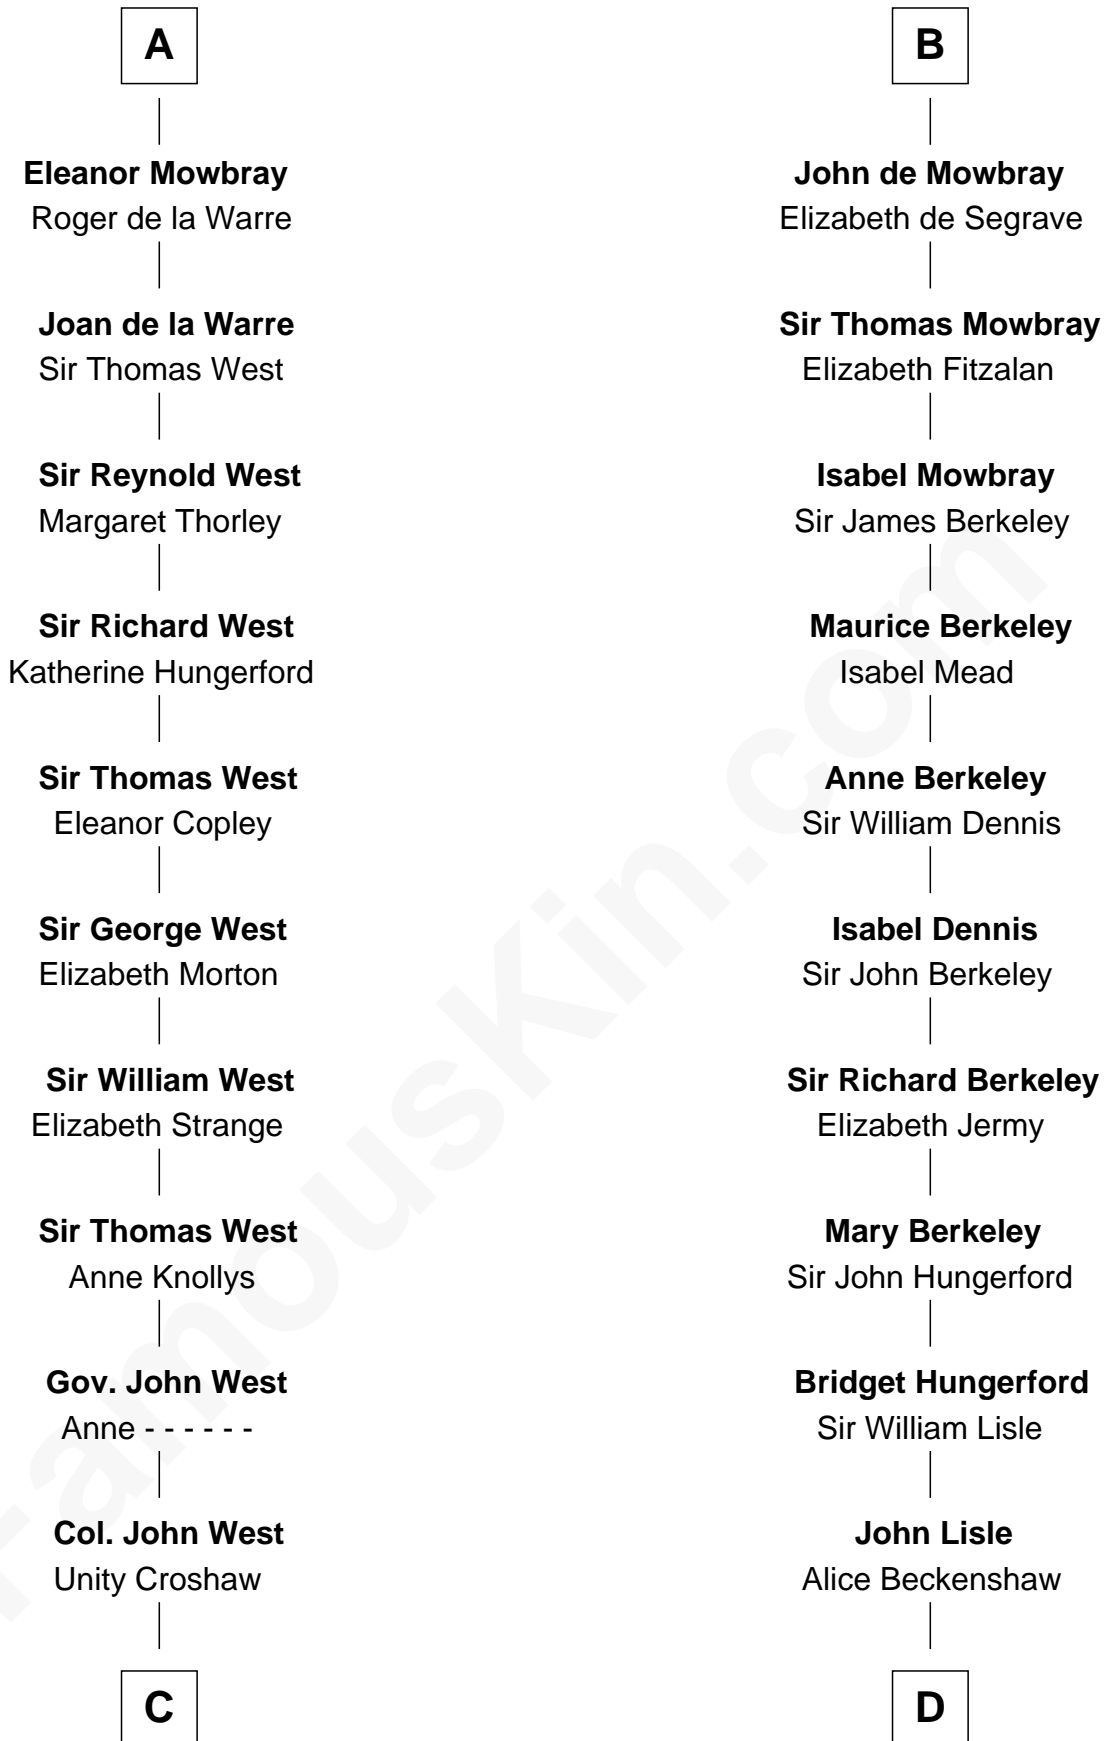

FamousKin.com Relationship Chart of

William C. C. Claiborne

1st Governor of Louisiana

21st cousin of

Samuel Prescott

Completed Paul Revere's Midnight Ride

C

Ann West

Henry Fox

Ann Fox

Thomas Claiborne

Nathaniel Claiborne

Jane Cole

William Claiborne

Mary Leigh

William C. C. Claiborne