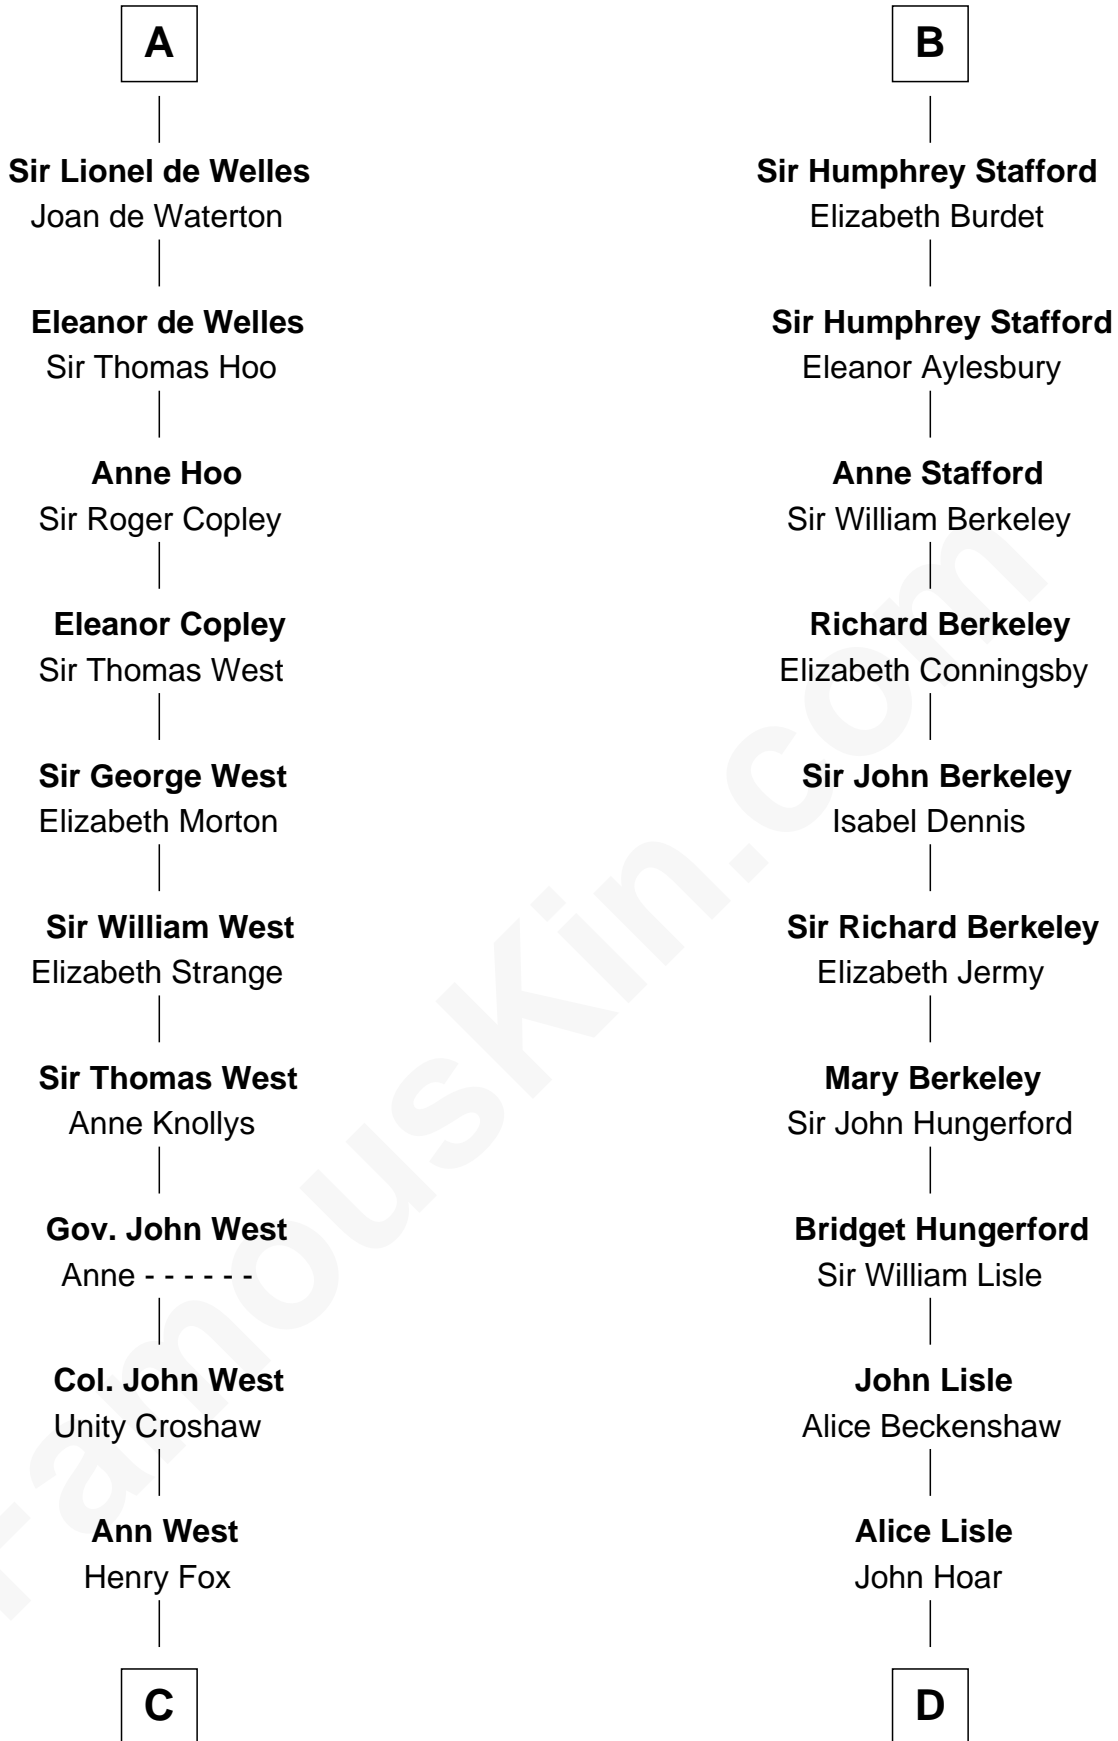

# FamousKin.com Relationship Chart of

**William C. C. Claiborne**

*1st Governor of Louisiana*

20th cousin of

**Samuel Prescott**

*Completed Paul Revere's Midnight Ride*

**C**

**Ann Fox**

Thomas Claiborne

**Nathaniel Claiborne**

Jane Cole

**William Claiborne**

Mary Leigh

**William C. C. Claiborne**

*1st Governor of Louisiana*

**D**

**Elizabeth Hoar**

Jonathan Prescott

**Dr. Jonathan Prescott**

Rebecca Bulkeley

**Dr. Abel Prescott**

Abigail Brigham

**Samuel Prescott**

*Completed Paul Revere's Ride*