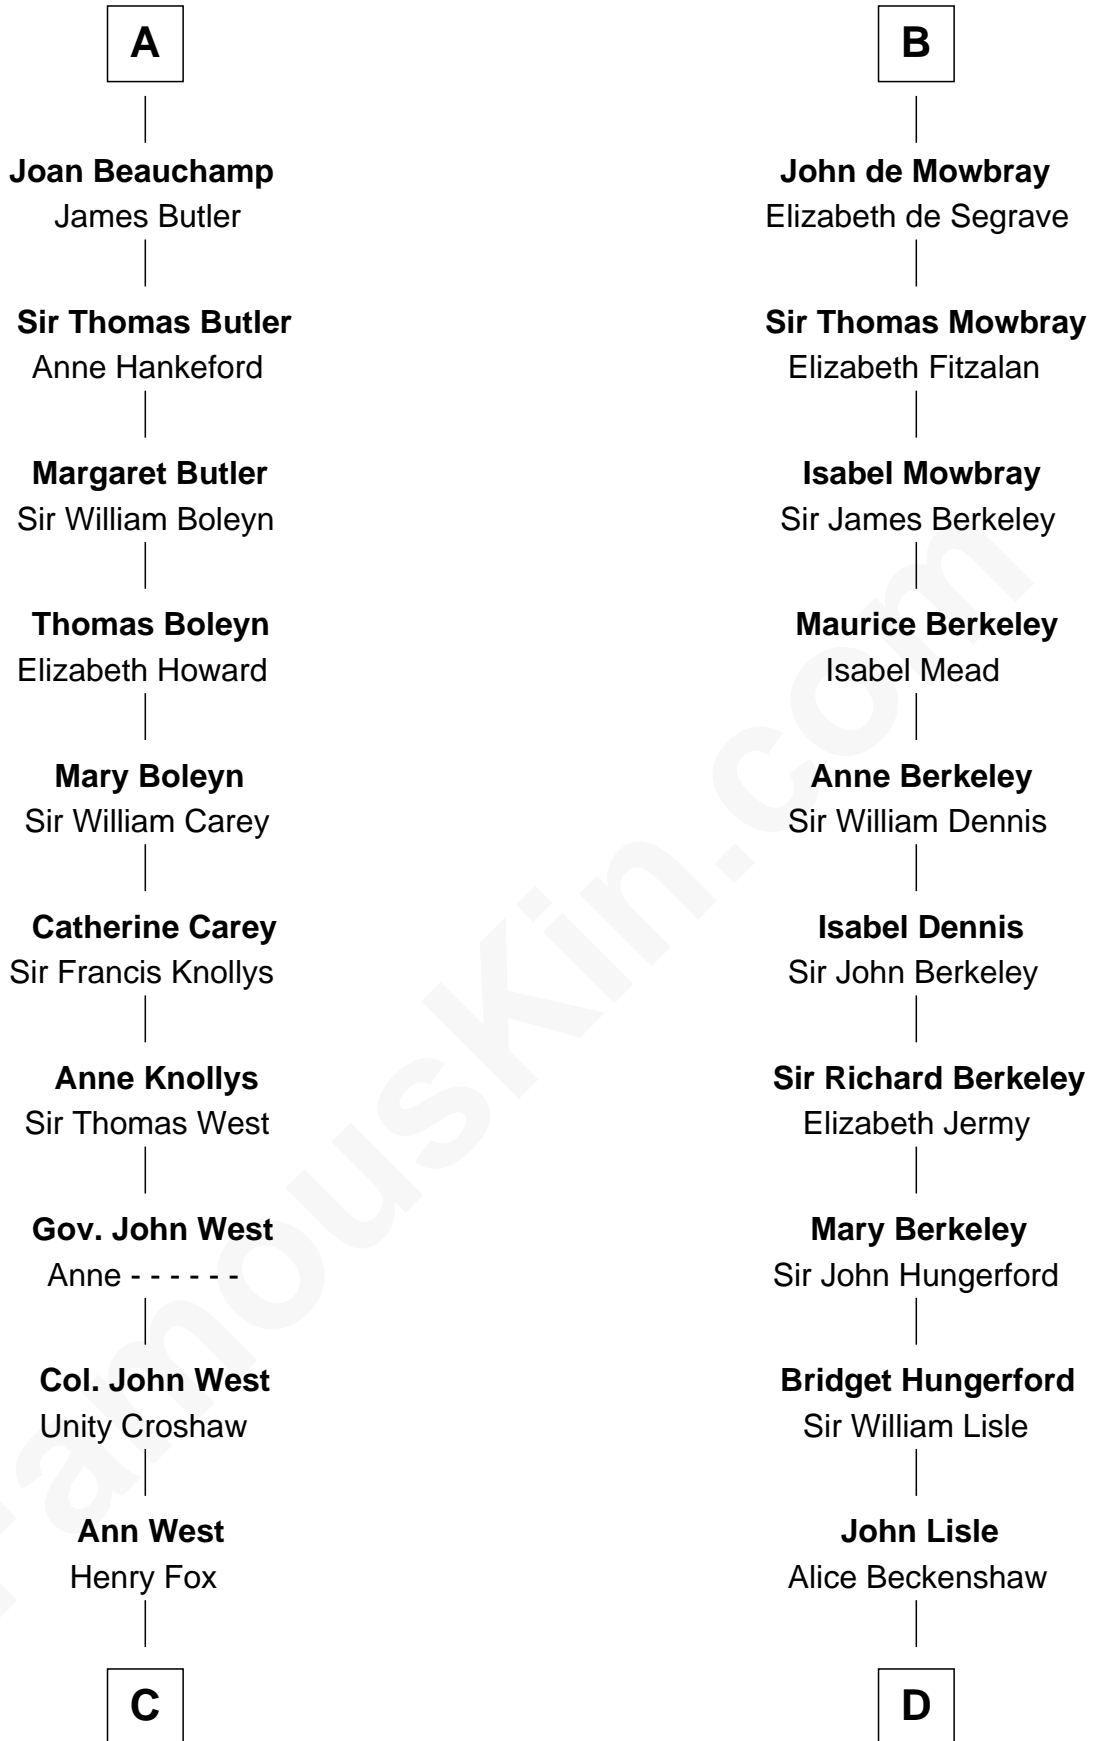

FamousKin.com
Relationship Chart of
William C. C. Claiborne
1st Governor of Louisiana

20th cousin 1 time removed of

Samuel Prescott

Completed Paul Revere's Midnight Ride

Geoffrey de Mandeville

Rohese de Vere

C

Ann Fox

Thomas Claiborne

Nathaniel Claiborne

Jane Cole

William Claiborne

Mary Leigh

William C. C. Claiborne