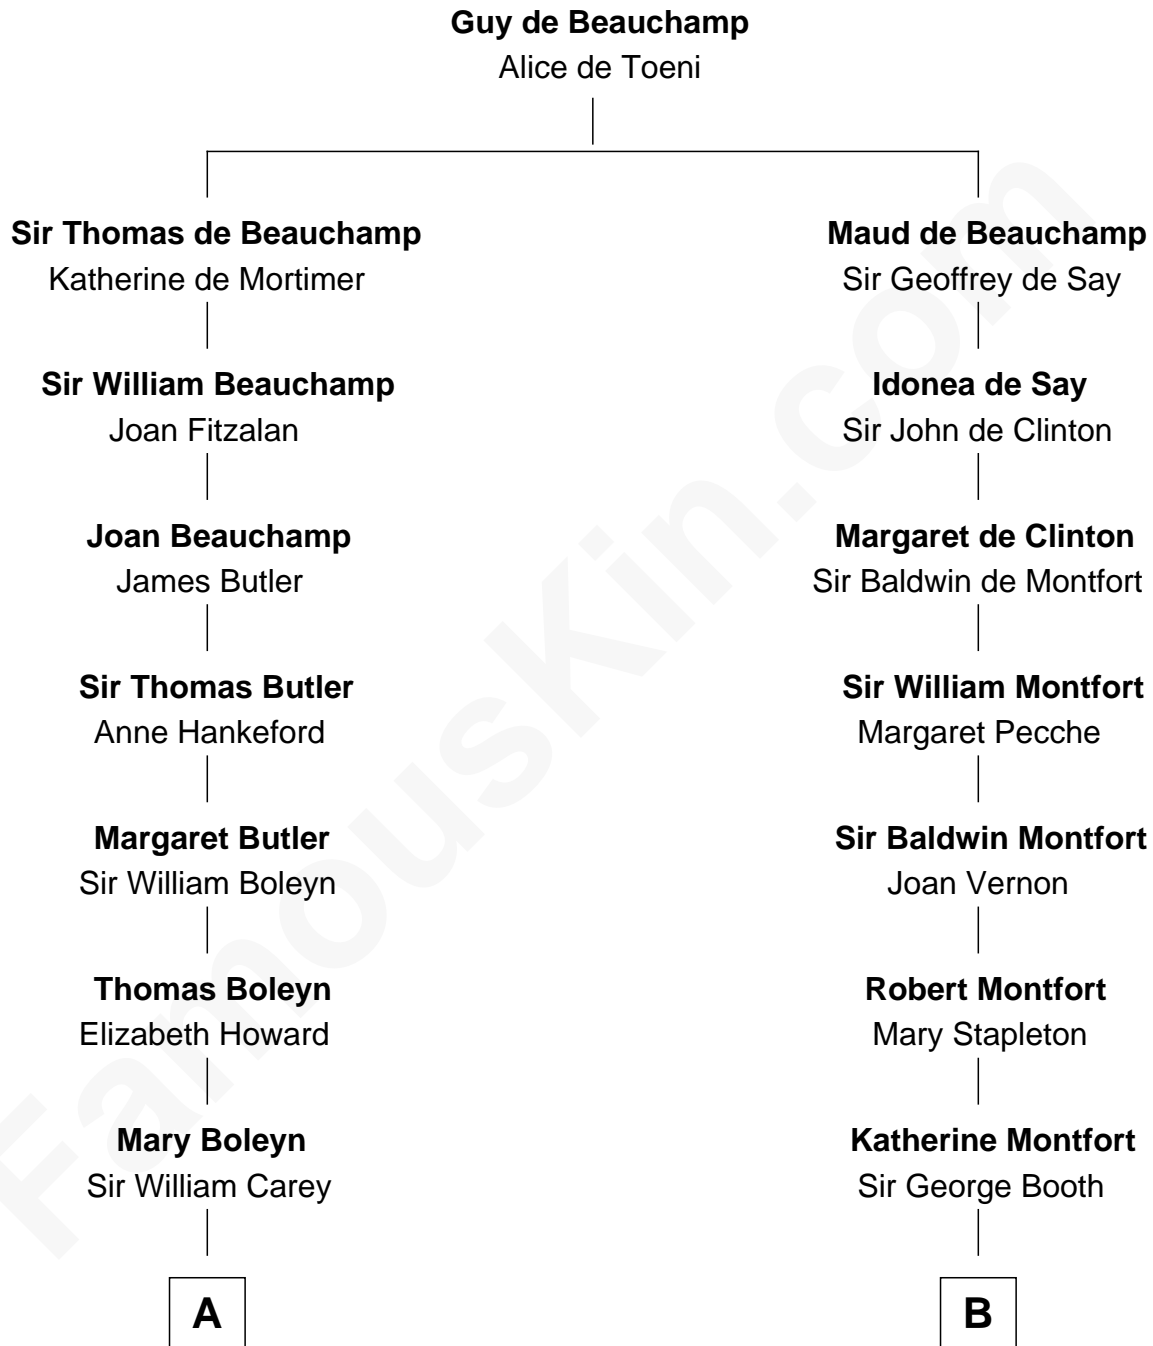

# FamousKin.com Relationship Chart of

**William C. C. Claiborne**

*1st Governor of Louisiana*

15th cousin 3 times removed of

**Stephen A. Douglas**

*Participated in Lincoln-Douglas Debates*

**C**

**Sarah Fiske**

Dr. Stephen Arnold Douglass

**Stephen A. Douglas**

*[The Lincoln-Douglas Debates](#)*

FamousKin.com