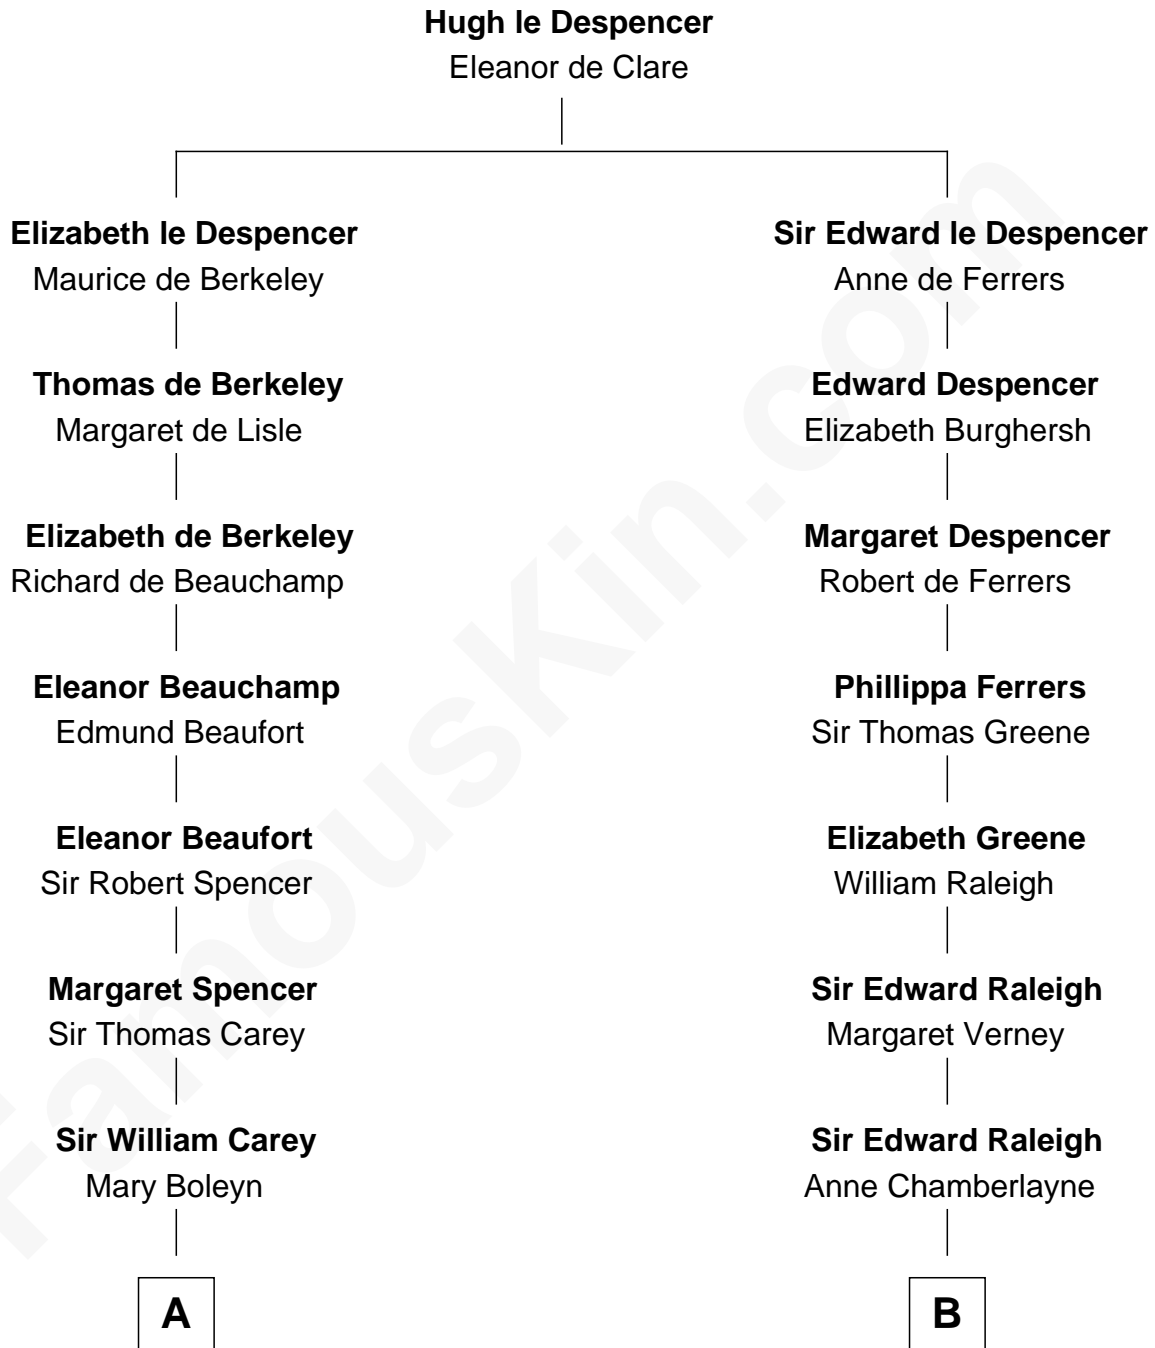

# FamousKin.com Relationship Chart of

**William C. C. Claiborne**

*1st Governor of Louisiana*

15th cousin 3 times removed of

**Stephen A. Douglas**

*Participated in Lincoln-Douglas Debates*

**C**

Dr. Stephen Arnold Douglass

Sarah Fiske

Stephen A. Douglas

*The Lincoln-Douglas Debates*

FamousKin.com