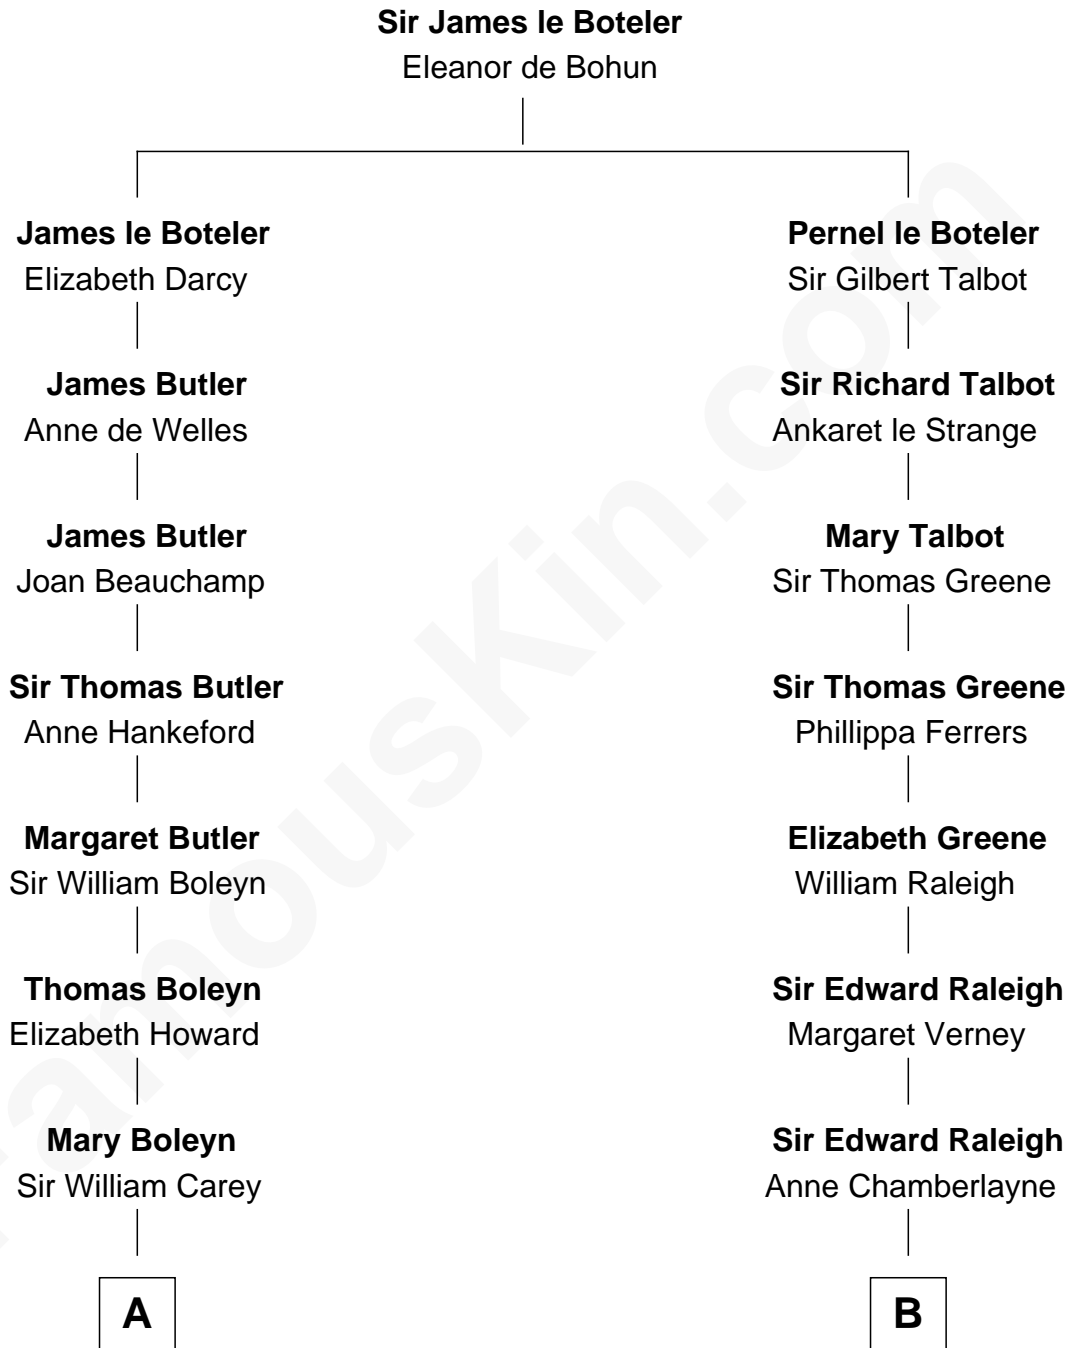

FamousKin.com
Relationship Chart of
William C. C. Claiborne
1st Governor of Louisiana

15th cousin 3 times removed of

Stephen A. Douglas
Participated in Lincoln-Douglas Debates

C

Dr. Stephen Arnold Douglass

Sarah Fiske

Stephen A. Douglas

The Lincoln-Douglas Debates

FamousKin.com