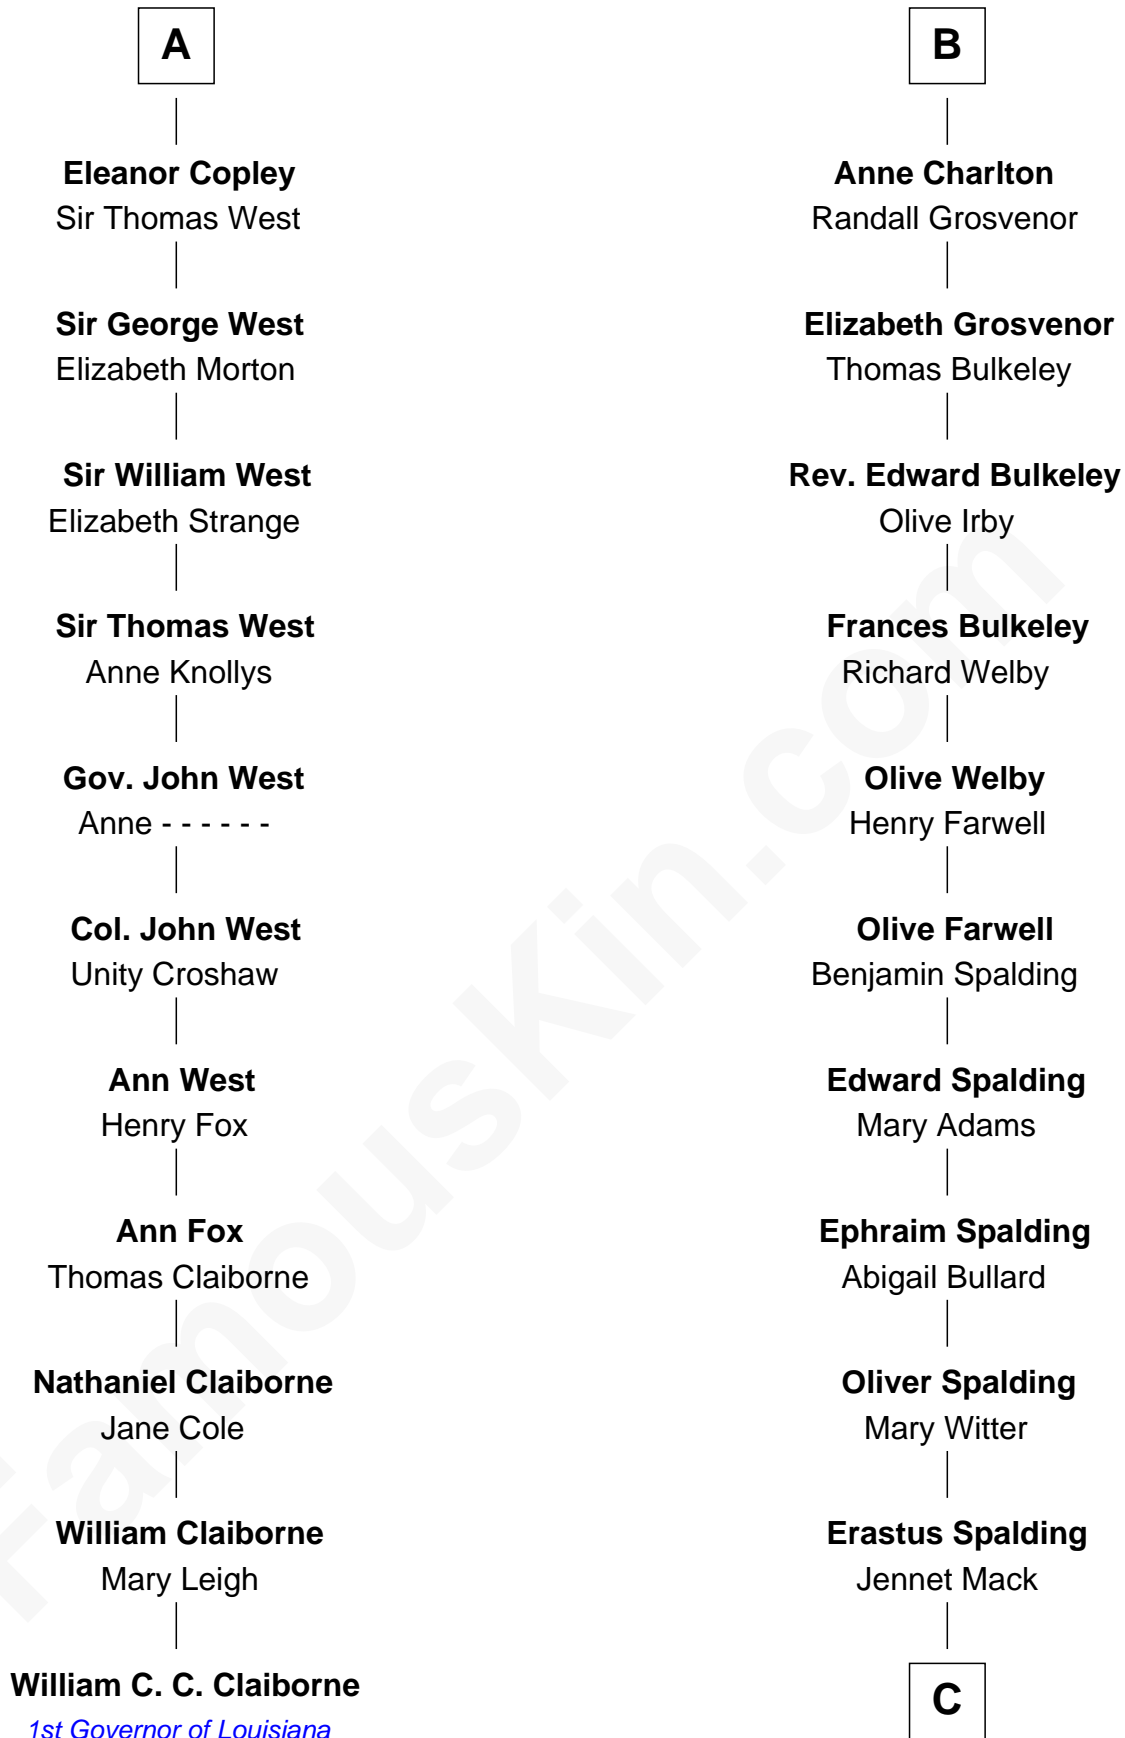

FamousKin.com
Relationship Chart of
William C. C. Claiborne
1st Governor of Louisiana

17th cousin 3 times removed of

Katharine Hepburn
Movie Actress

Sir Roger de Somery
 Nichole d'Aubenev

C

Martha Ann Spalding

Leman Benton Garlinghouse

Caroline Garlinghouse

Alfred Augustus Houghton

Katharine Martha Houghton

Thomas Norval Hepburn

Katharine Hepburn

Movie Actress

FamousKin.com