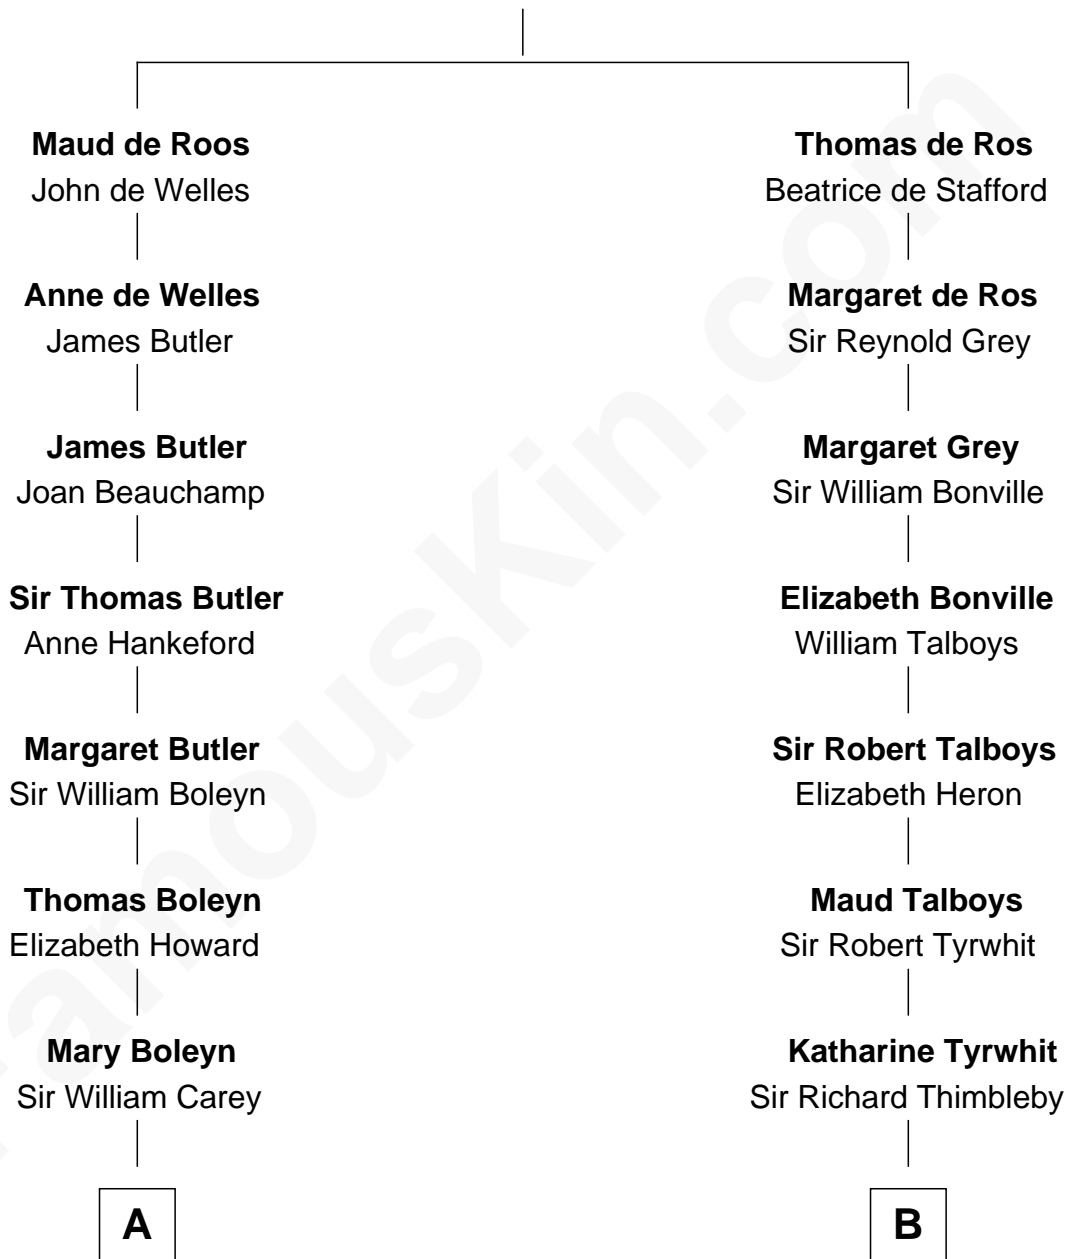

FamousKin.com
Relationship Chart of
William C. C. Claiborne
1st Governor of Louisiana

15th cousin 3 times removed of
Katharine Hepburn
Movie Actress

Sir William de Ros
 Margery de Badlesmere

C

|
Katharine Martha Houghton

Thomas Norval Hepburn

|
Katharine Hepburn

Movie Actress

FamousKin.com