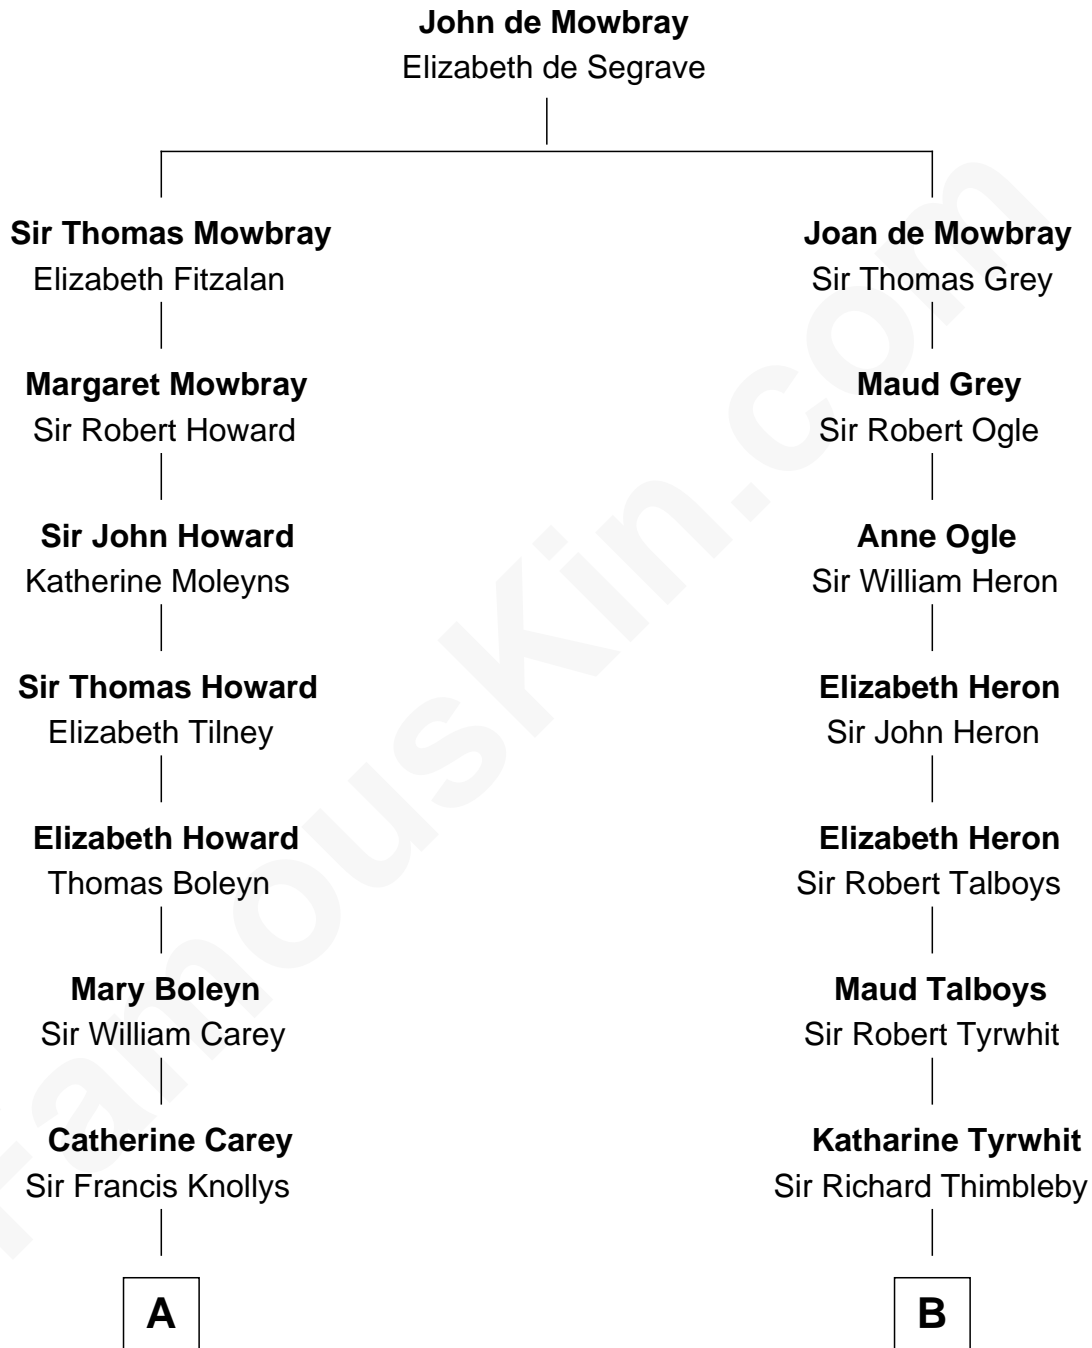

**FamousKin.com**  
**Relationship Chart of**  
**William C. C. Claiborne**  
*1st Governor of Louisiana*

14th cousin 4 times removed of

**Katharine Hepburn**  
*Movie Actress*

C

|  
**Katharine Martha Houghton**

Thomas Norval Hepburn

|  
**Katharine Hepburn**

*Movie Actress*

FamousKin.com