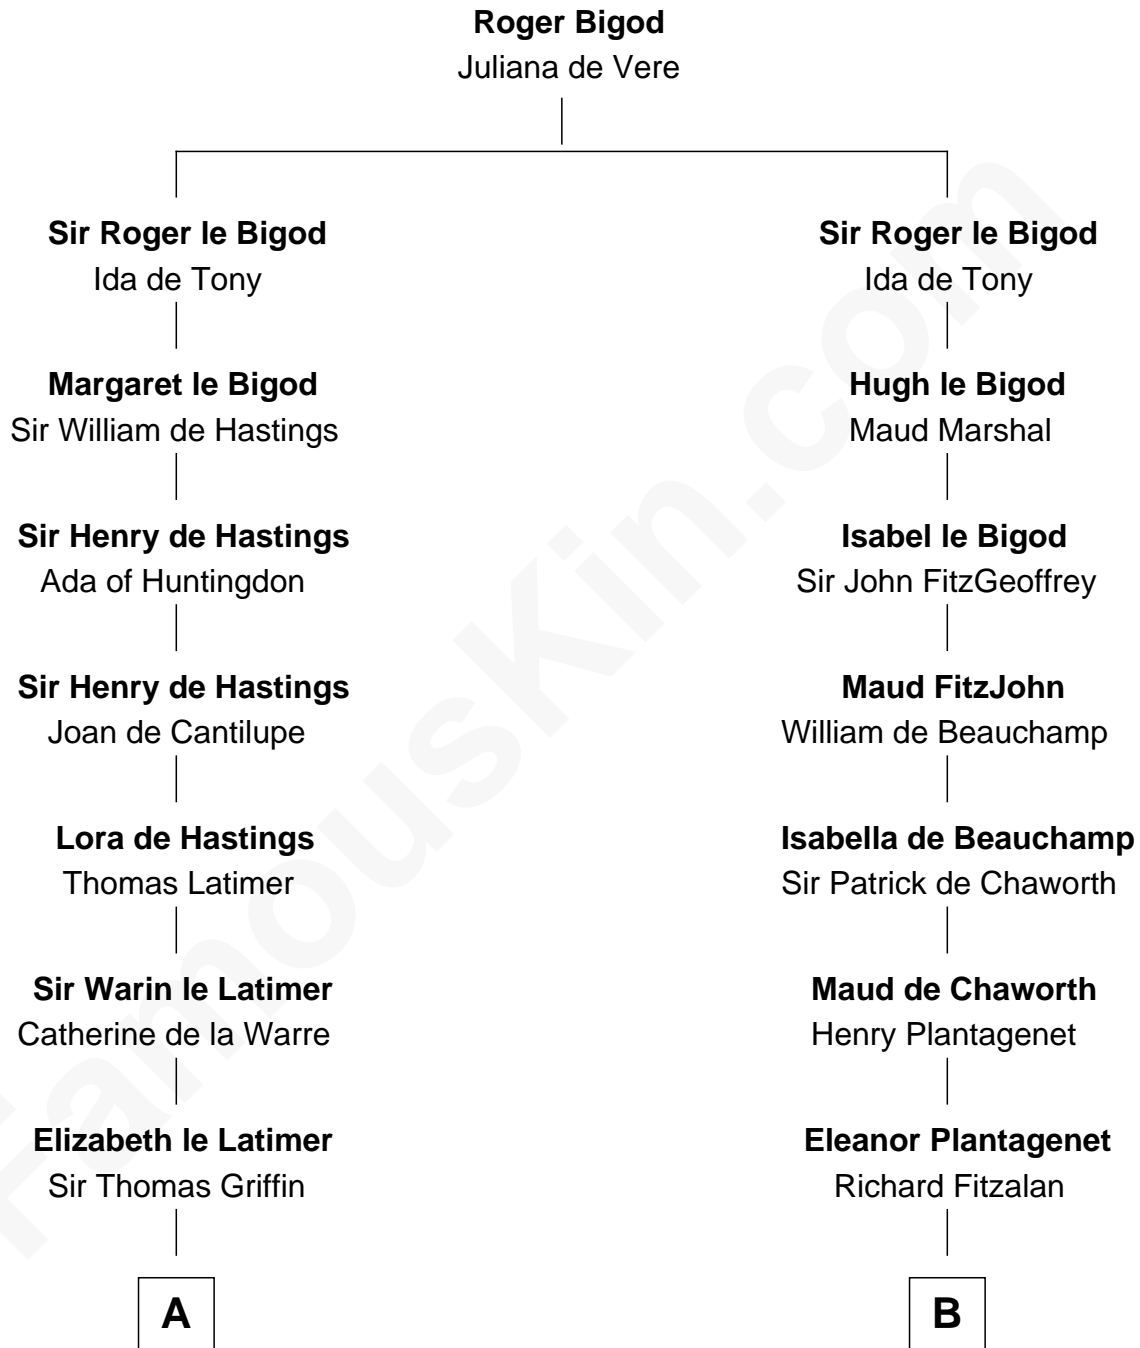

FamousKin.com
Relationship Chart of
William C. C. Claiborne
1st Governor of Louisiana

19th cousin 1 time removed of

Roger Sherman
Signer of the Declaration of Independence

C

Thomas Claiborne

Ann Fox

Nathaniel Claiborne

Jane Cole

William Claiborne

Mary Leigh

William C. C. Claiborne

1st Governor of Louisiana

D

Benjamin Wellington

Elizabeth Sweetman

Mehetable Wellington

William Sherman

Roger Sherman

Signer of Declaration of Independence

FamousKin.com