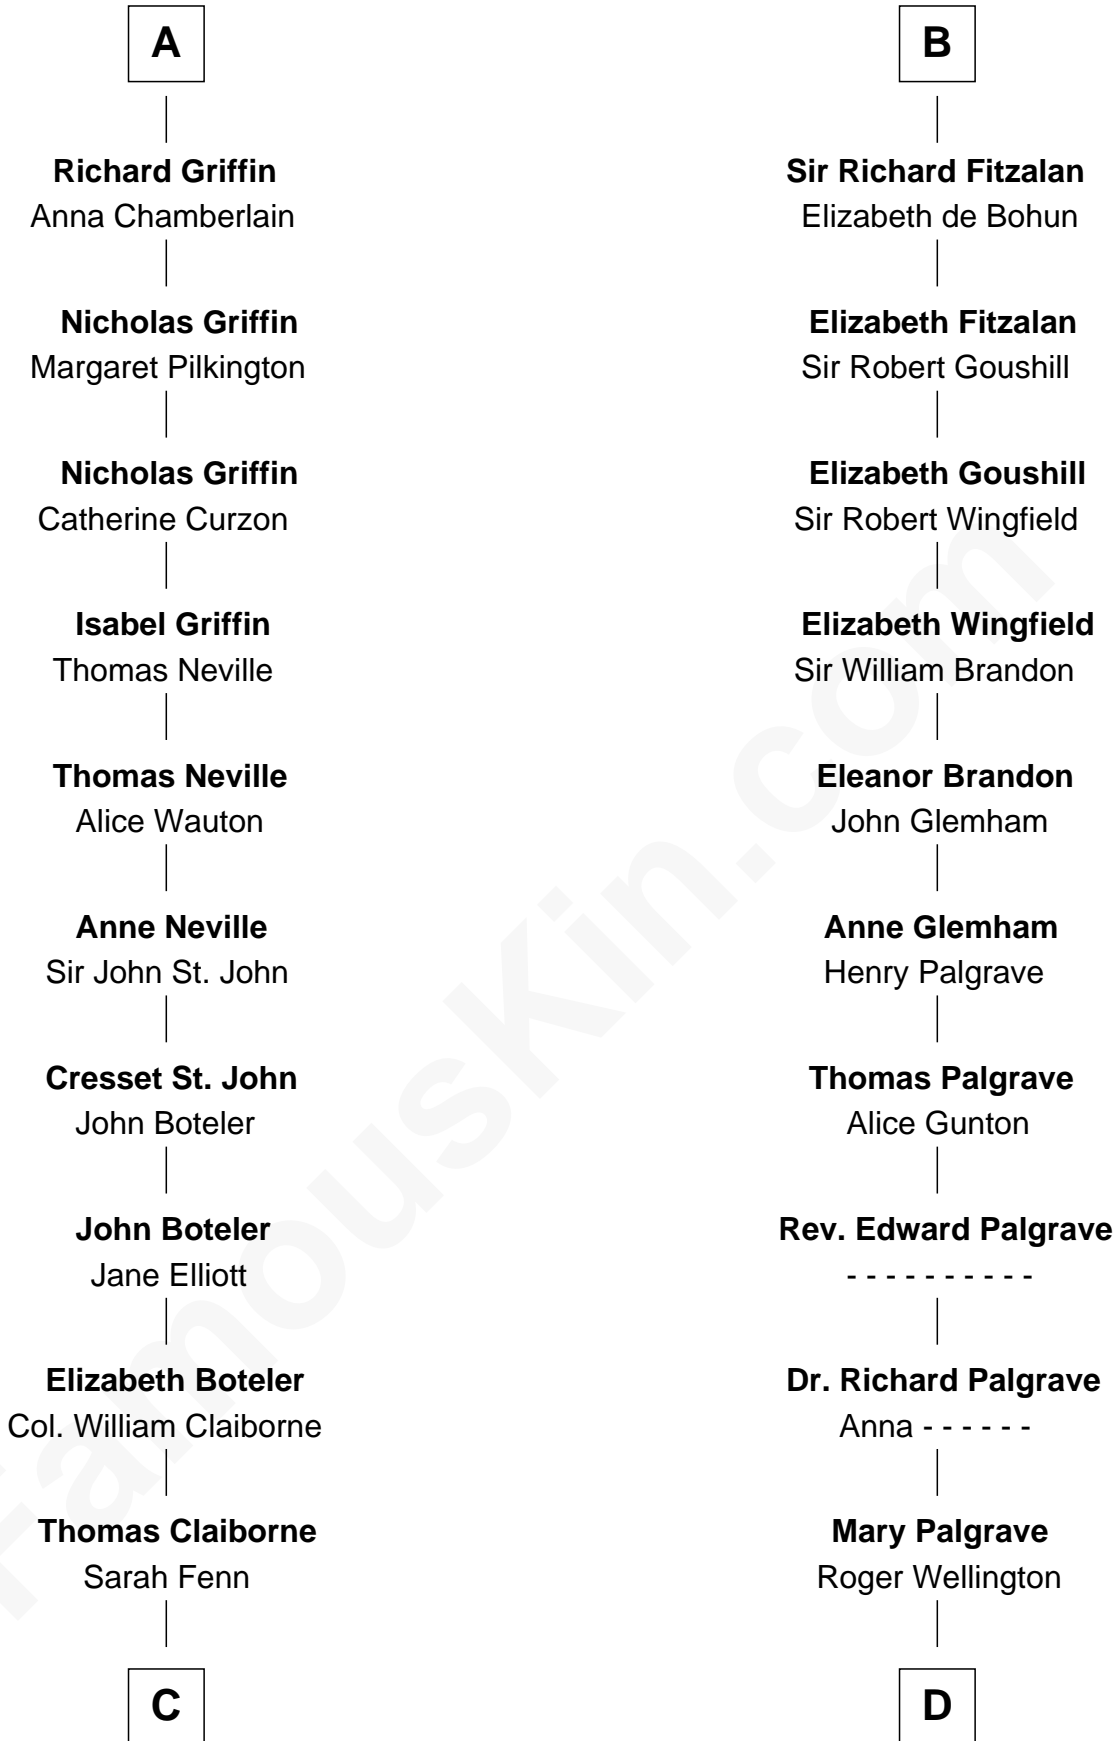

FamousKin.com
Relationship Chart of
William C. C. Claiborne
1st Governor of Louisiana

19th cousin 1 time removed of

Roger Sherman
Signer of the Declaration of Independence

C

Thomas Claiborne

Ann Fox

Nathaniel Claiborne

Jane Cole

William Claiborne

Mary Leigh

William C. C. Claiborne

1st Governor of Louisiana

D

Benjamin Wellington

Elizabeth Sweetman

Mehetable Wellington

William Sherman

Roger Sherman

Signer of Declaration of Independence

FamousKin.com