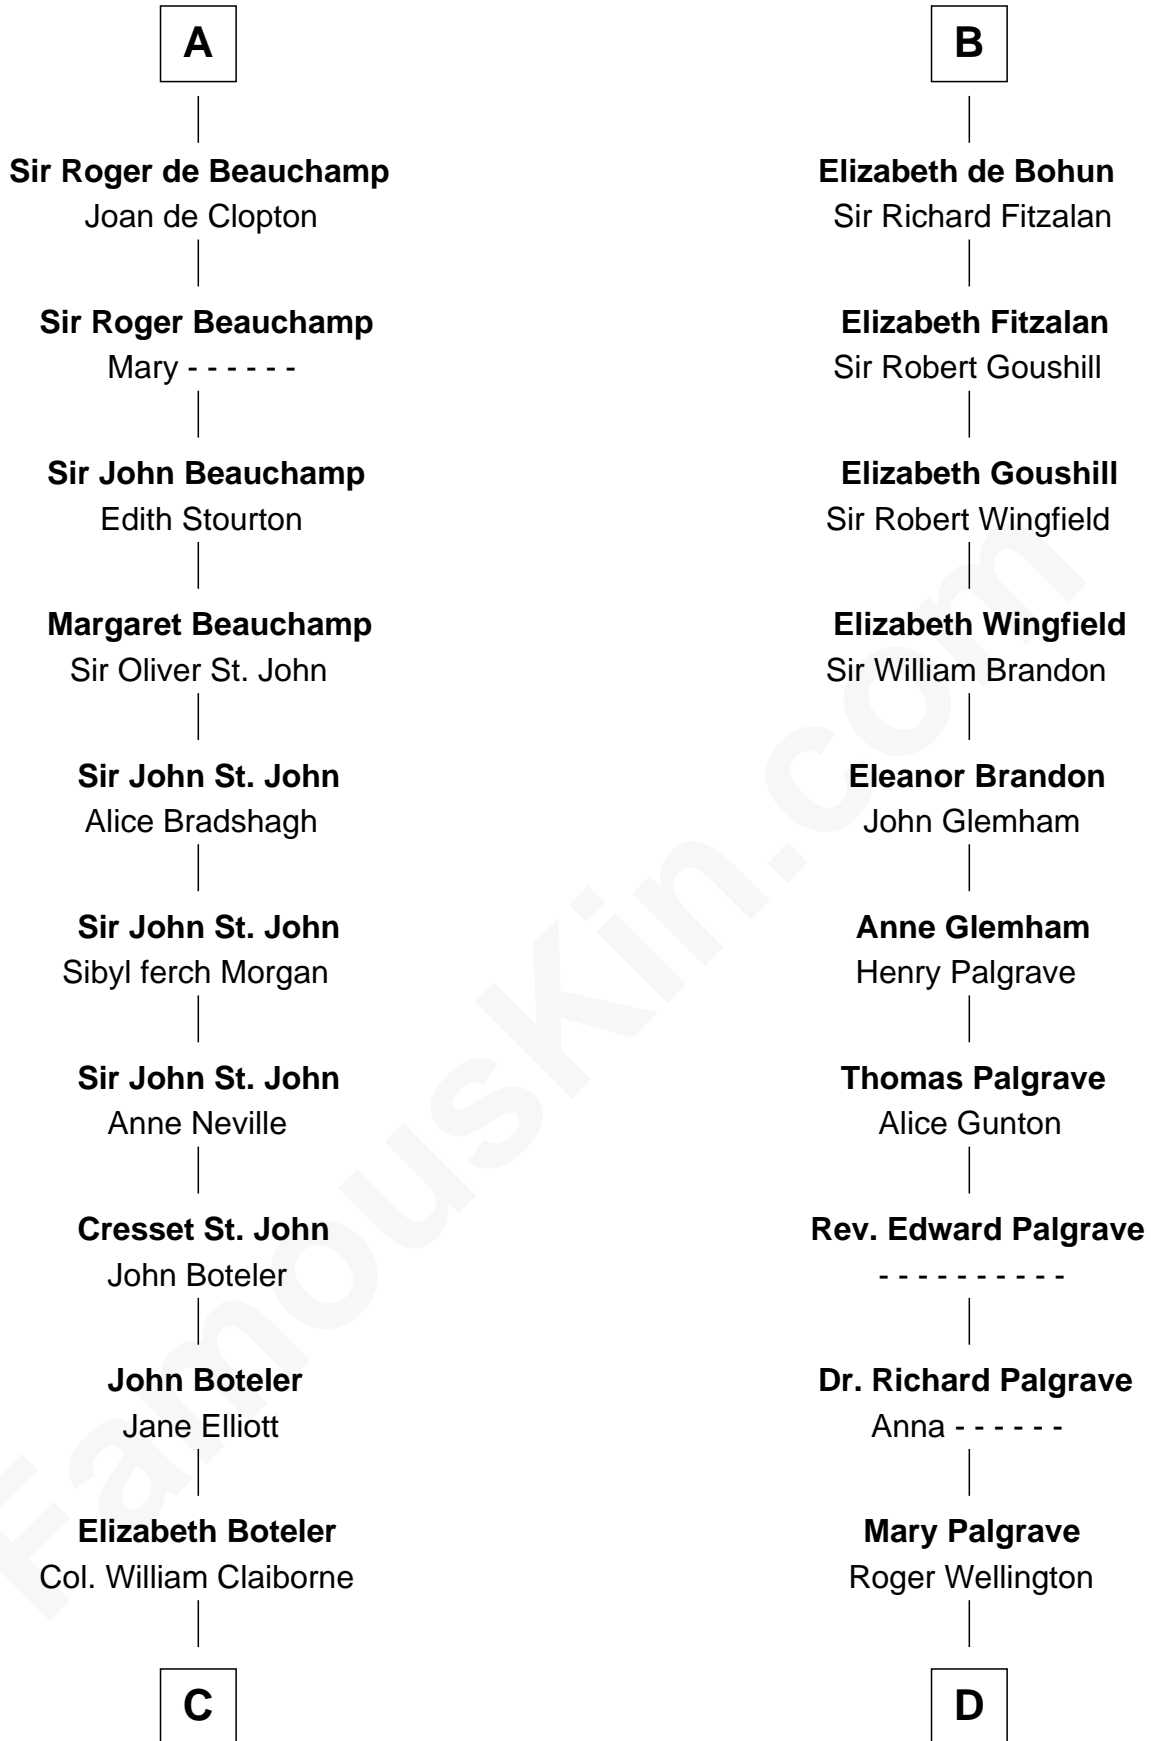

FamousKin.com
Relationship Chart of
William C. C. Claiborne
1st Governor of Louisiana

19th cousin 2 times removed of

Roger Sherman
Signer of the Declaration of Independence

C

Thomas Claiborne

Sarah Fenn

Thomas Claiborne

Ann Fox

Nathaniel Claiborne

Jane Cole

William Claiborne

Mary Leigh

William C. C. Claiborne

1st Governor of Louisiana

D

Benjamin Wellington

Elizabeth Sweetman

Mehetable Wellington

William Sherman

Roger Sherman

Signer of Declaration of Independence

FamousKin.com