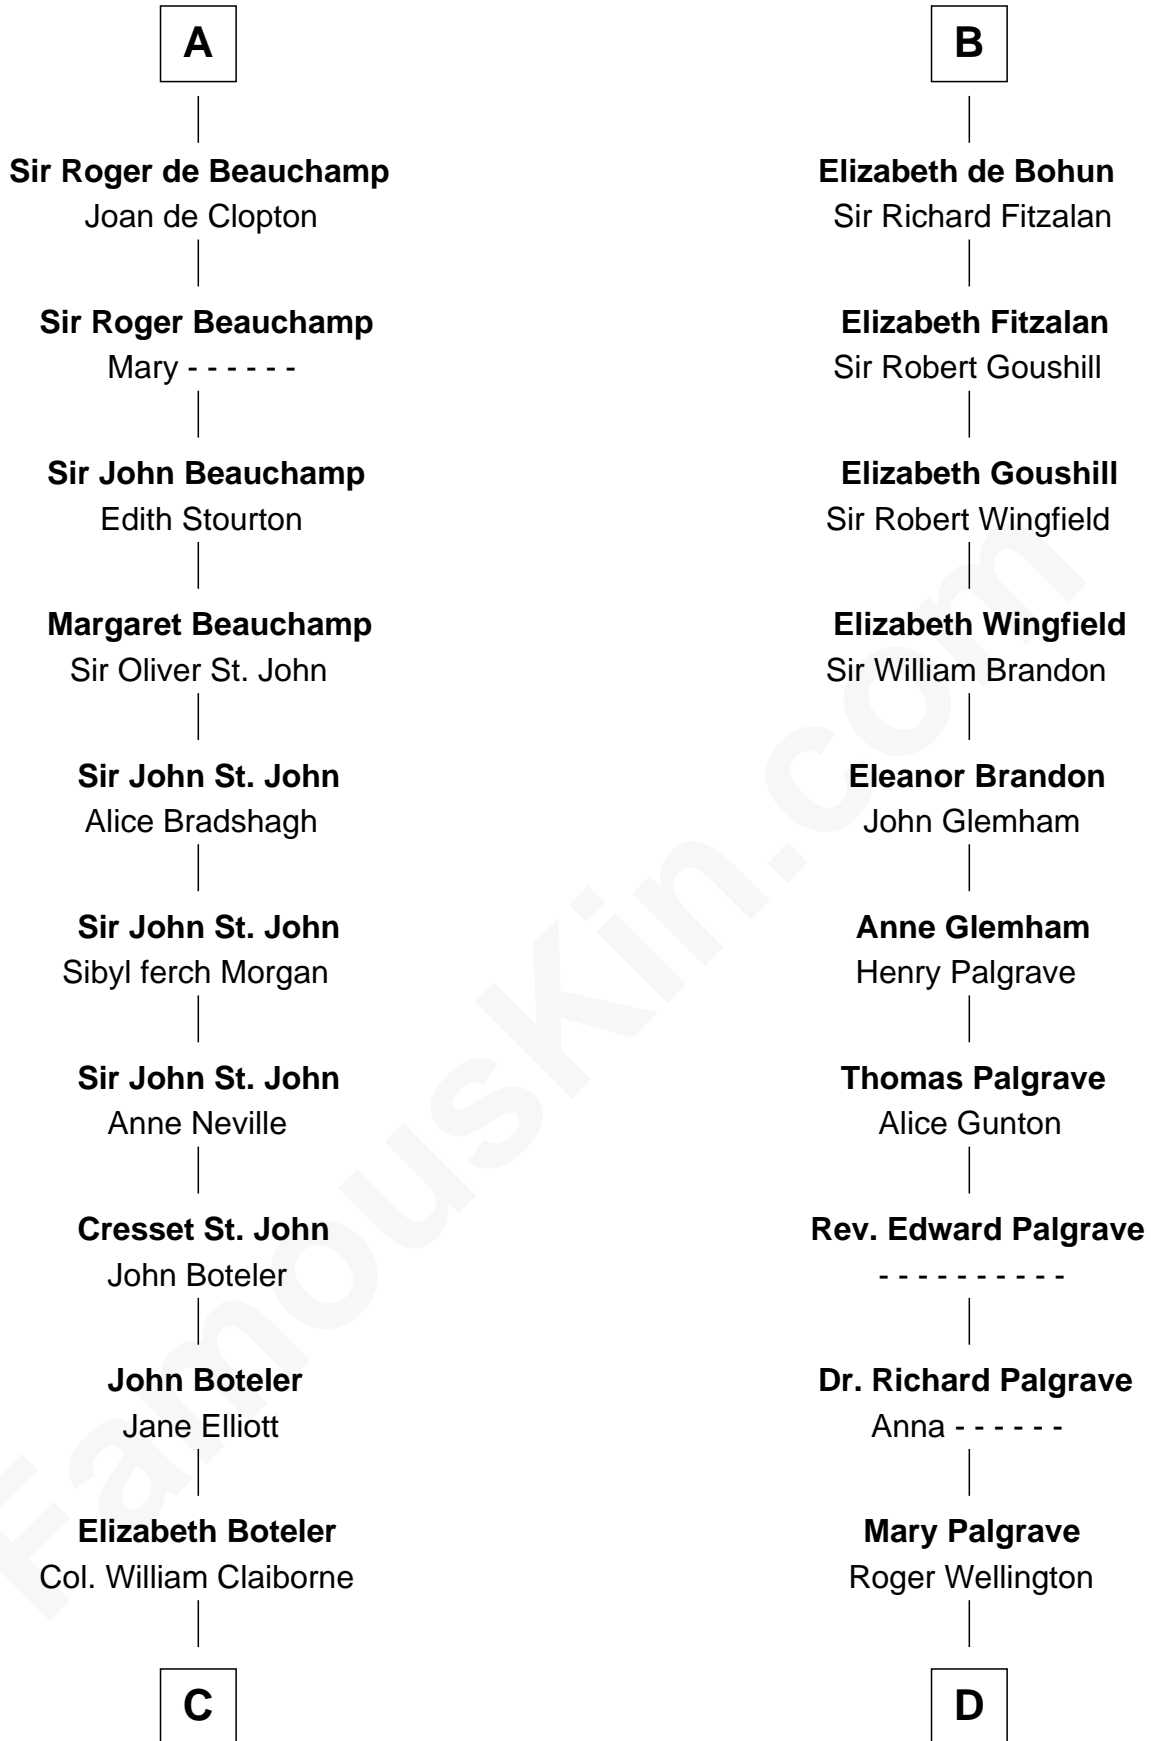

FamousKin.com
Relationship Chart of
William C. C. Claiborne
1st Governor of Louisiana

19th cousin 2 times removed of

Roger Sherman
Signer of the Declaration of Independence

C

Thomas Claiborne

Sarah Fenn

Thomas Claiborne

Ann Fox

Nathaniel Claiborne

Jane Cole

William Claiborne

Mary Leigh

William C. C. Claiborne

1st Governor of Louisiana

D

Benjamin Wellington

Elizabeth Sweetman

Mehetable Wellington

William Sherman

Roger Sherman

Signer of Declaration of Independence