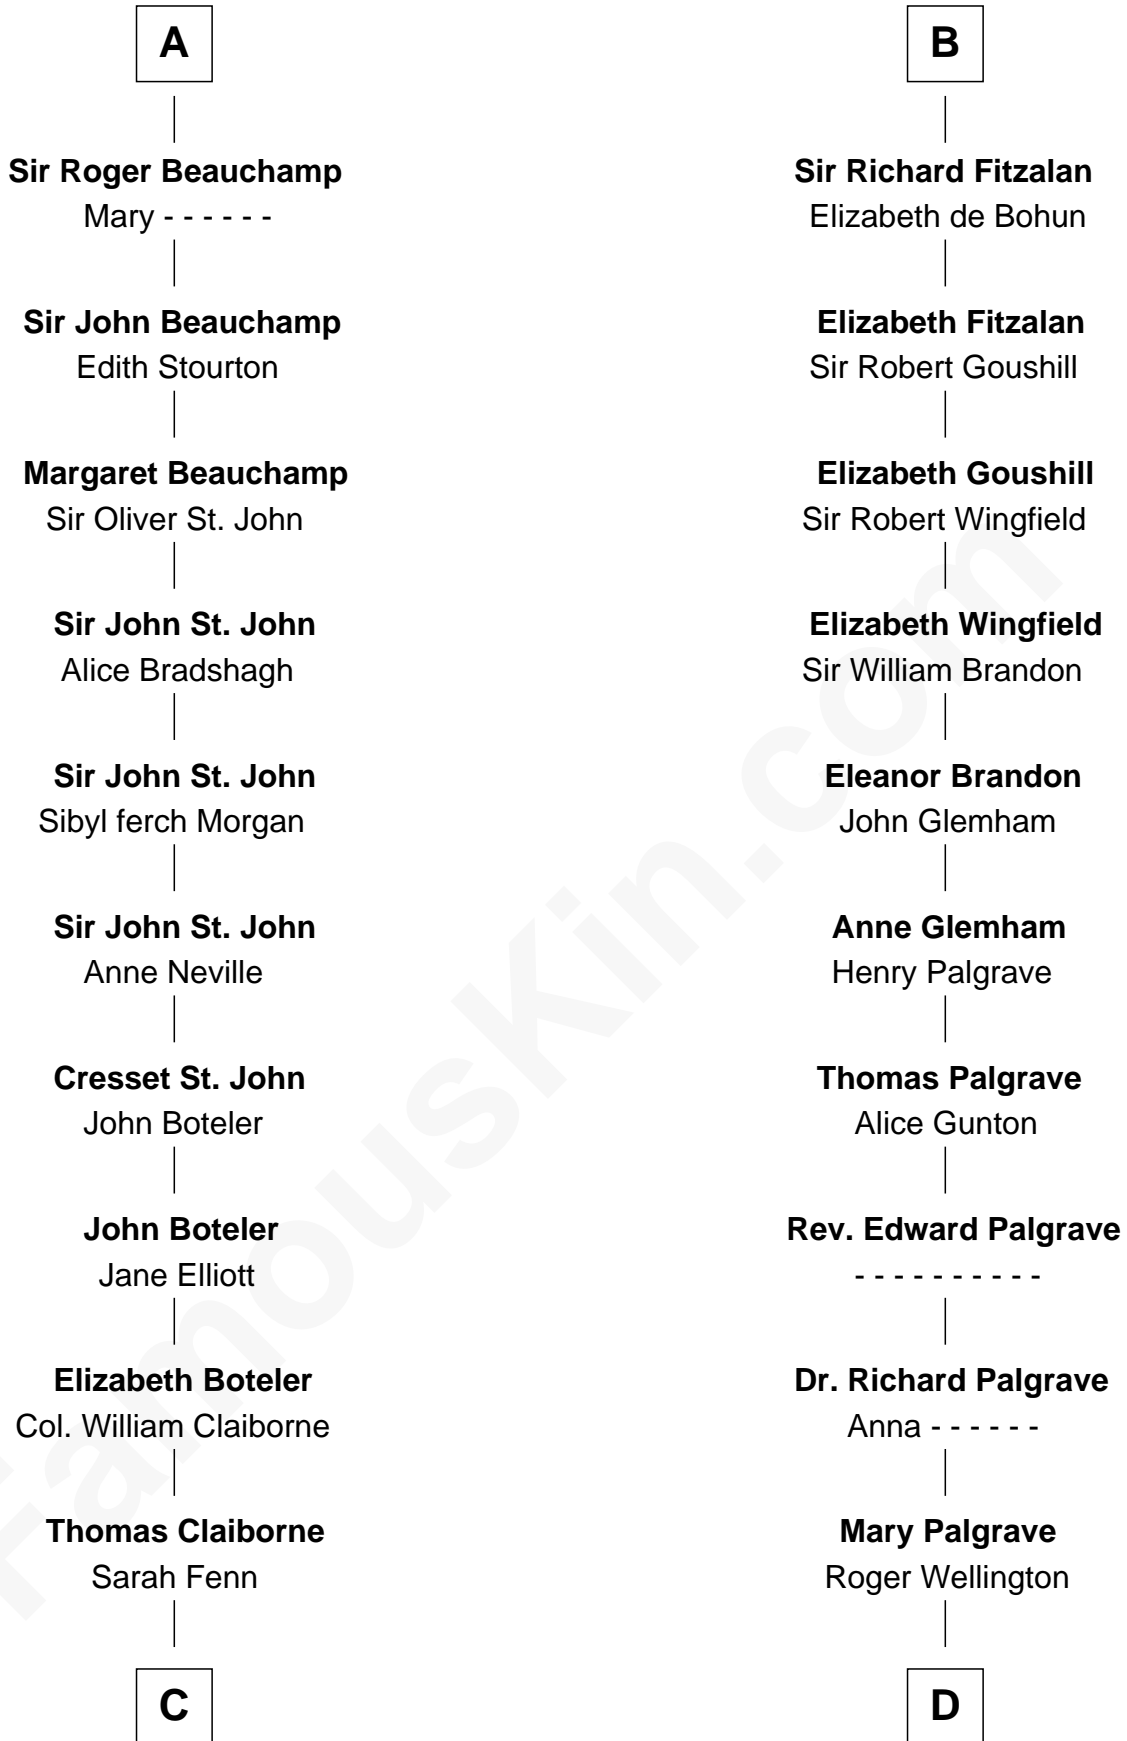

FamousKin.com Relationship Chart of

William C. C. Claiborne

1st Governor of Louisiana

19th cousin 1 time removed of

Roger Sherman

Signer of the Declaration of Independence

William Mauduit

Isabel de St. Liz

C

Thomas Claiborne

Ann Fox

Nathaniel Claiborne

Jane Cole

William Claiborne

Mary Leigh

William C. C. Claiborne