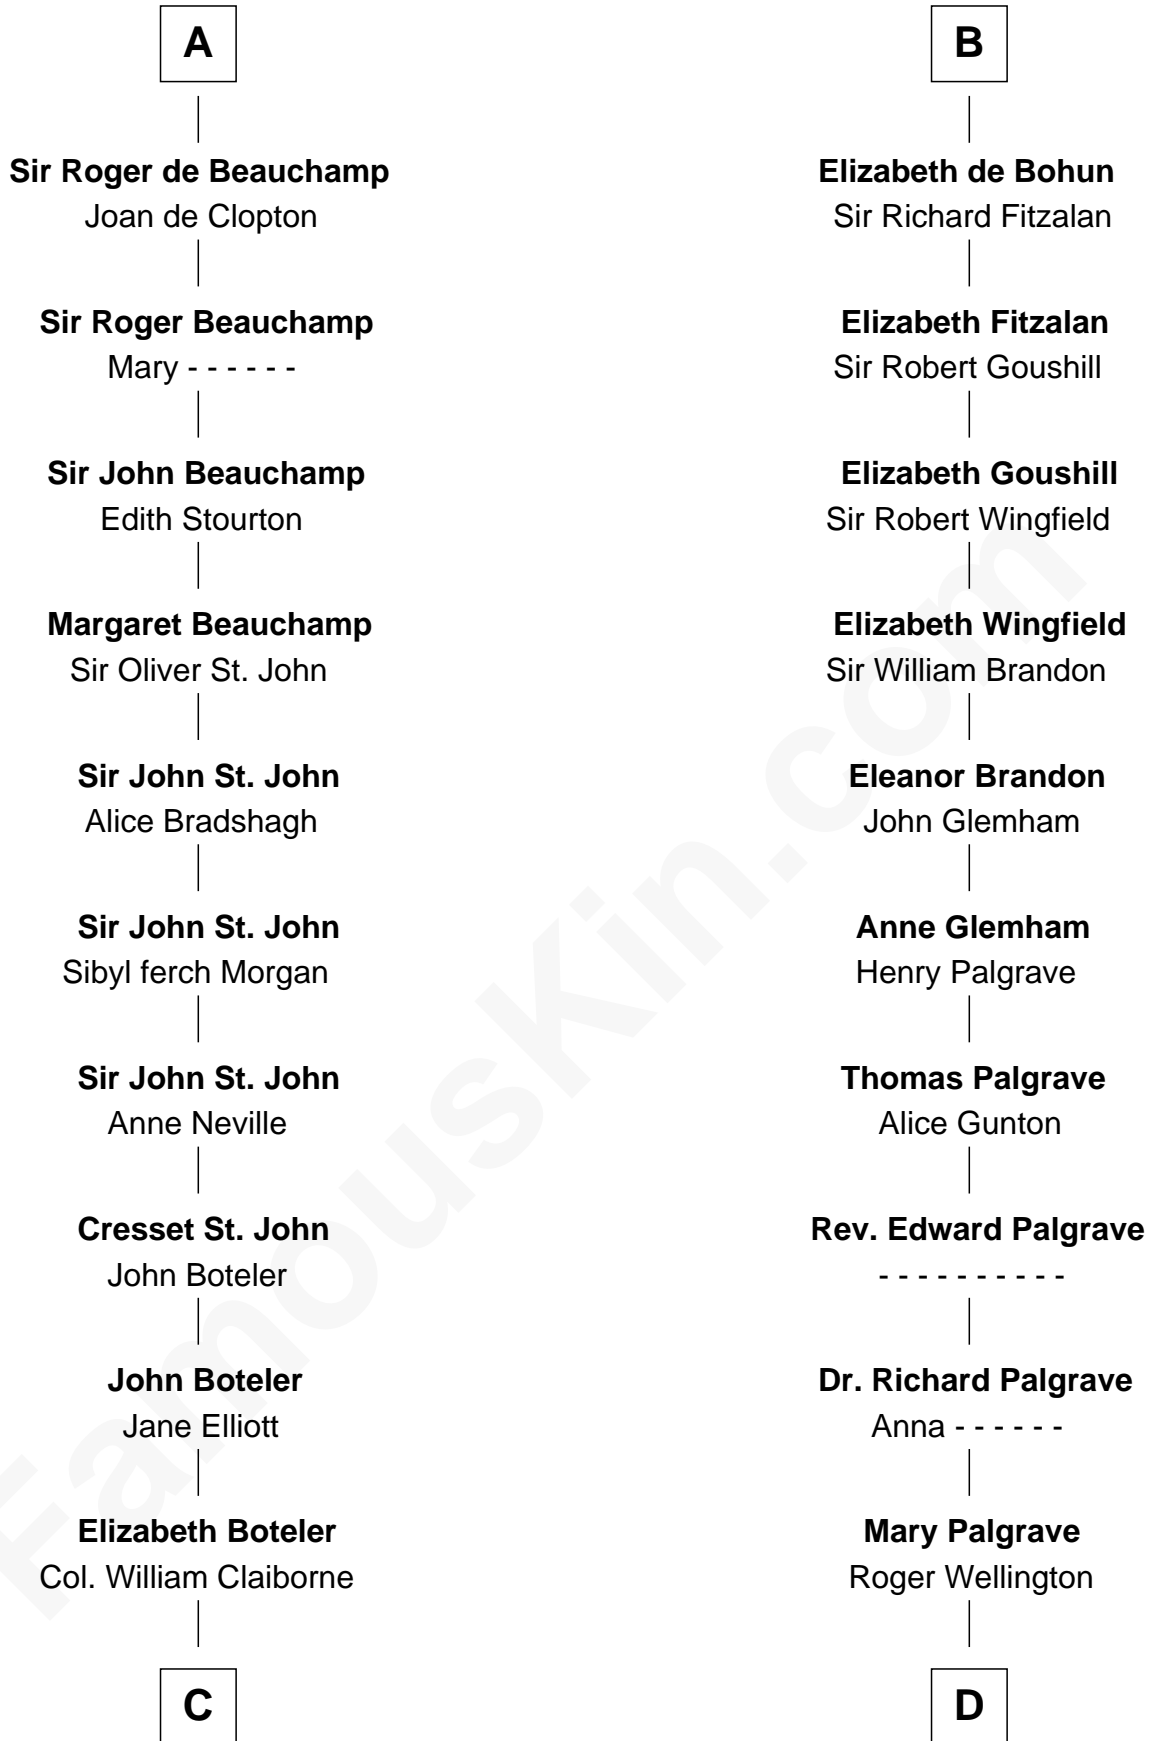

FamousKin.com
Relationship Chart of
William C. C. Claiborne
1st Governor of Louisiana

19th cousin 2 times removed of

Roger Sherman
Signer of the Declaration of Independence

William de Say

C

Thomas Claiborne

Sarah Fenn

Thomas Claiborne

Ann Fox

Nathaniel Claiborne

Jane Cole

William Claiborne

Mary Leigh

William C. C. Claiborne

1st Governor of Louisiana

D

Benjamin Wellington

Elizabeth Sweetman

Mehetable Wellington

William Sherman

Roger Sherman

Signer of Declaration of Independence