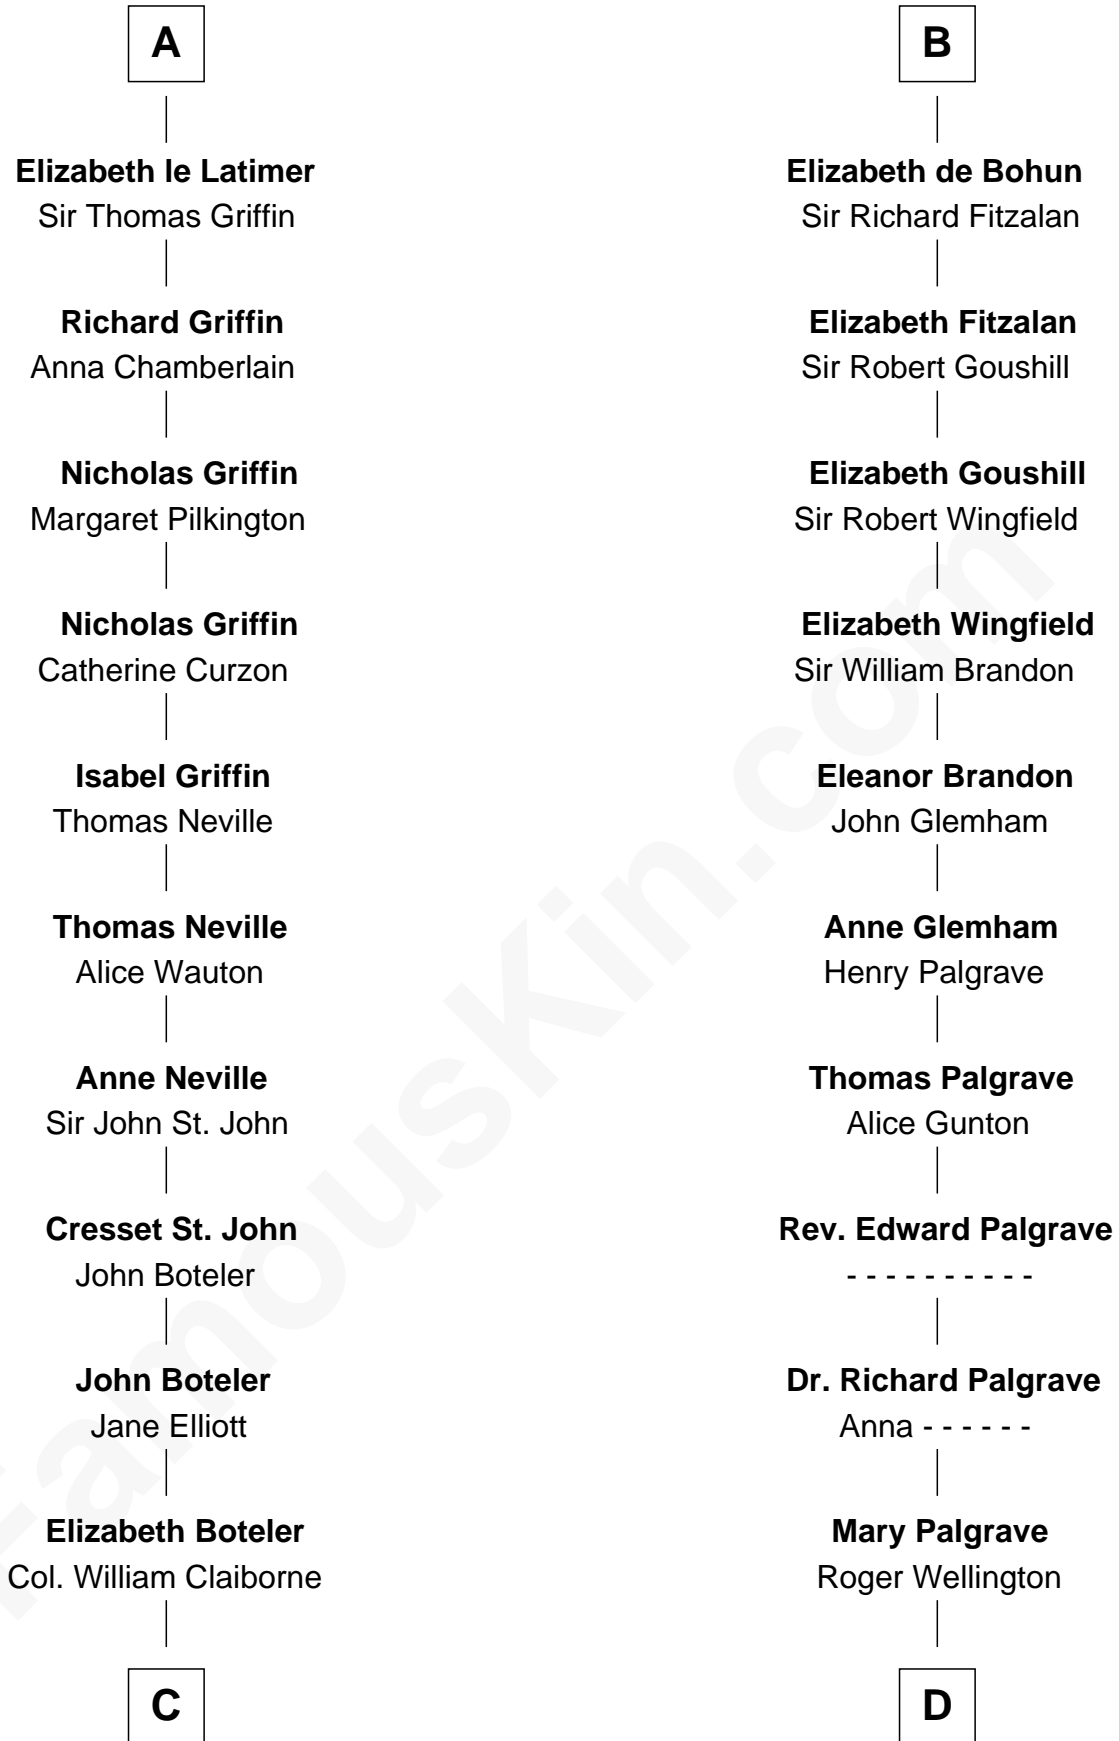

FamousKin.com
Relationship Chart of
William C. C. Claiborne
1st Governor of Louisiana

19th cousin 2 times removed of

Roger Sherman
Signer of the Declaration of Independence

Walter of Salisbury

C

Thomas Claiborne

Sarah Fenn

Thomas Claiborne

Ann Fox

Nathaniel Claiborne

Jane Cole

William Claiborne

Mary Leigh

William C. C. Claiborne