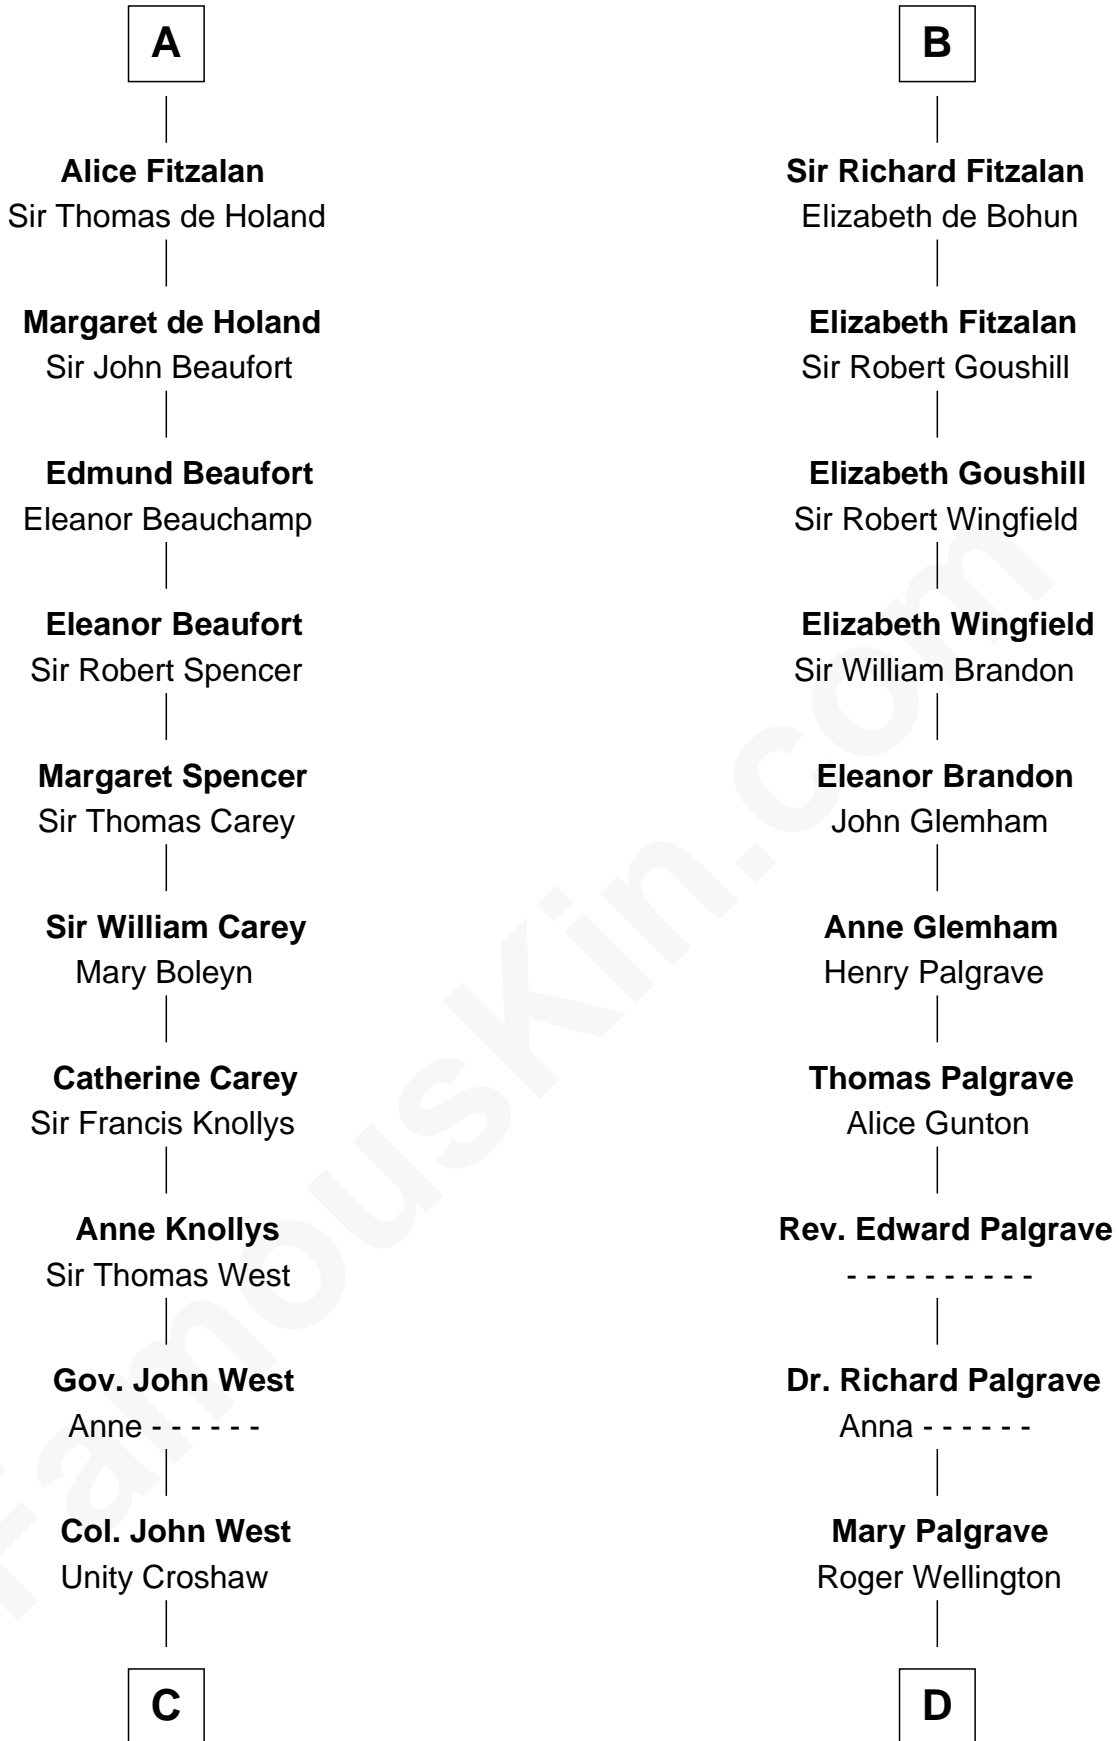

FamousKin.com
Relationship Chart of
William C. C. Claiborne
1st Governor of Louisiana

19th cousin 2 times removed of

Roger Sherman

Signer of the Declaration of Independence

C

Ann West
Henry Fox

Ann Fox
Thomas Claiborne

Nathaniel Claiborne
Jane Cole

William Claiborne
Mary Leigh

William C. C. Claiborne
1st Governor of Louisiana

D

Benjamin Wellington
Elizabeth Sweetman

Mehetable Wellington
William Sherman

Roger Sherman
Signer of Declaration of Independence