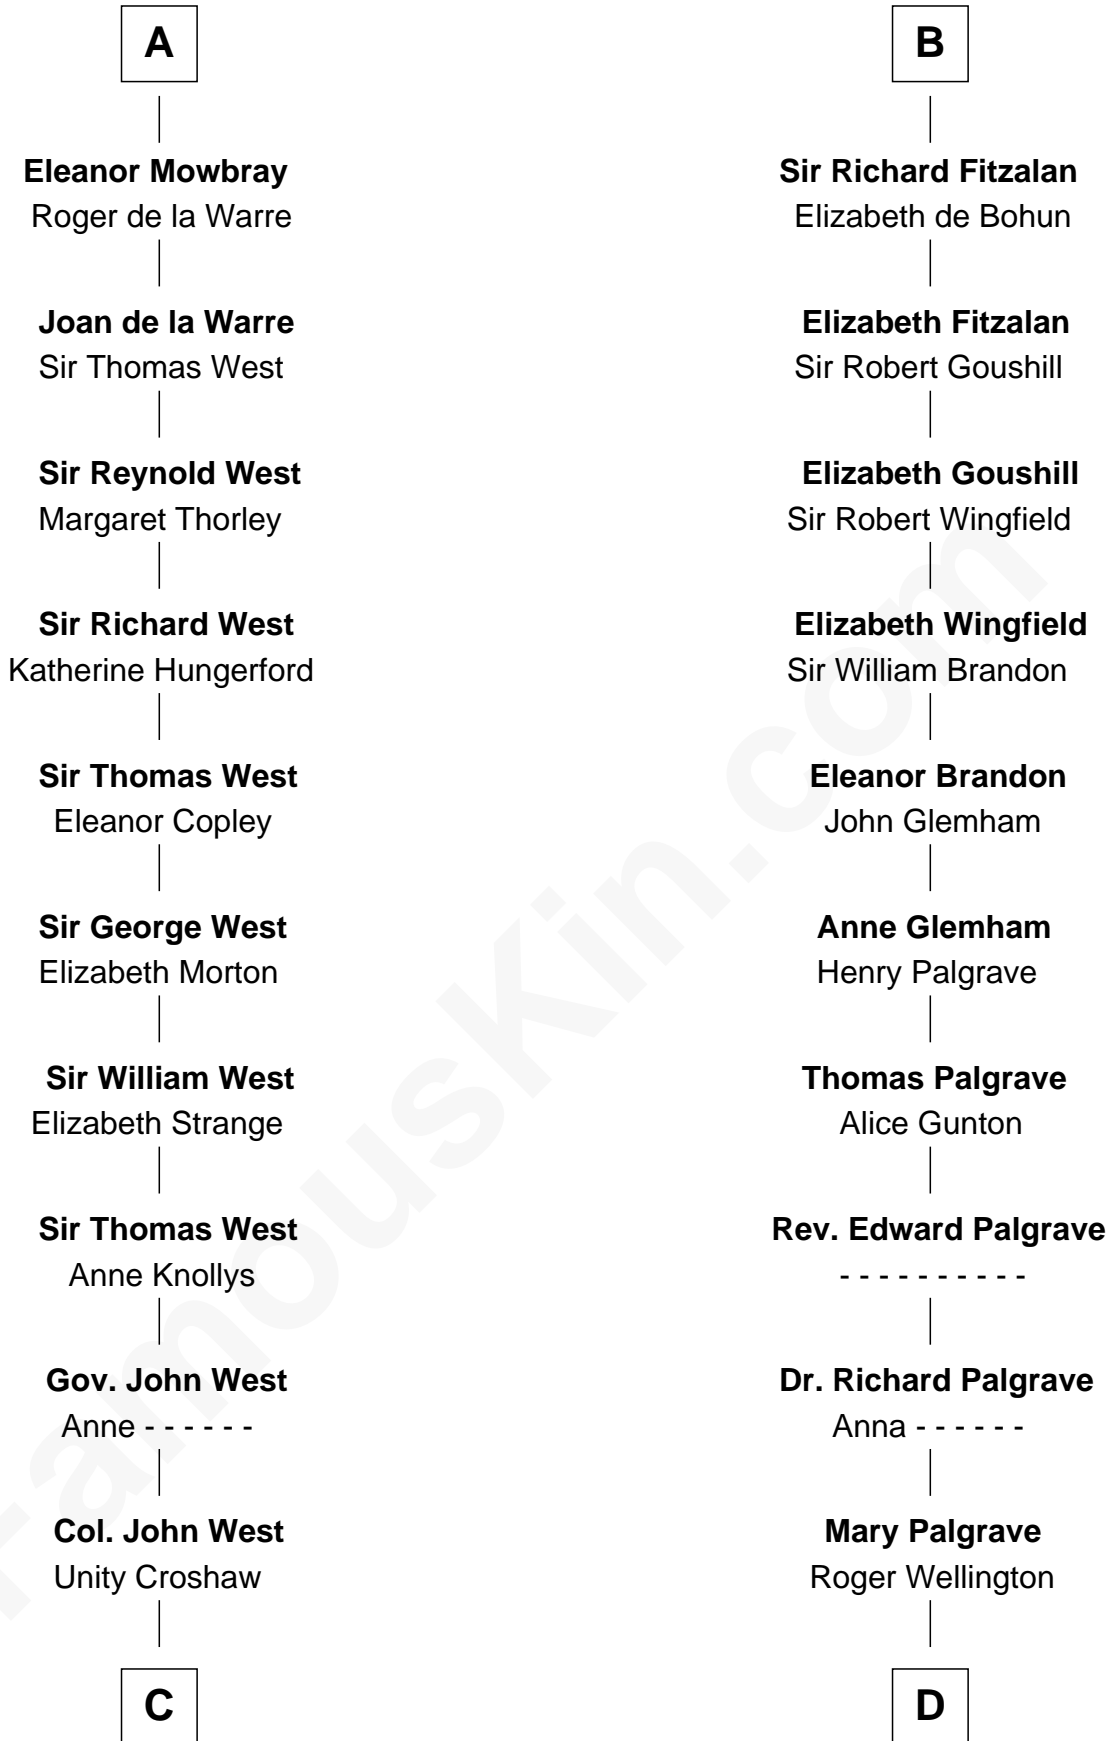

**FamousKin.com**  
**Relationship Chart of**  
**William C. C. Claiborne**  
*1st Governor of Louisiana*

**19th cousin 2 times removed of**

**Roger Sherman**  
*Signer of the Declaration of Independence*

**C**

**Ann West**  
Henry Fox

**Ann Fox**  
Thomas Claiborne

**Nathaniel Claiborne**  
Jane Cole

**William Claiborne**  
Mary Leigh

**William C. C. Claiborne**  
*1st Governor of Louisiana*

**D**

**Benjamin Wellington**  
Elizabeth Sweetman

**Mehetable Wellington**  
William Sherman

**Roger Sherman**  
*Signer of Declaration of Independence*

FamousKin.com