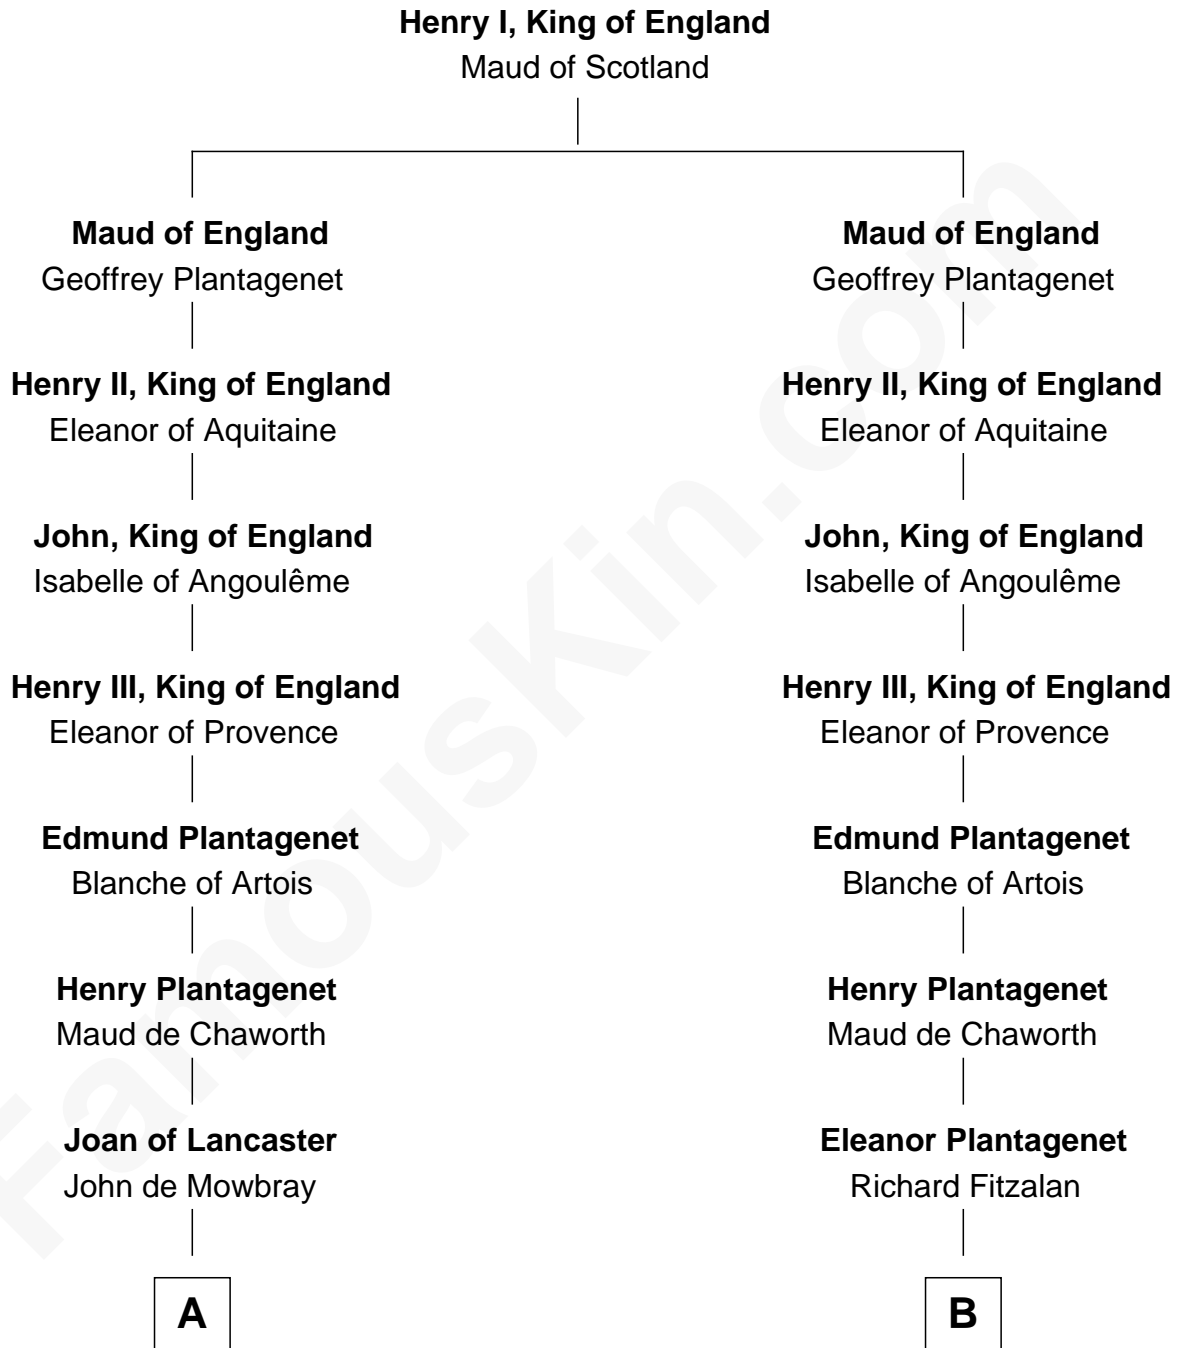

**FamousKin.com**  
**Relationship Chart of**  
**William C. C. Claiborne**  
*1st Governor of Louisiana*

**19th cousin 2 times removed of**

**Roger Sherman**  
*Signer of the Declaration of Independence*

**C**

**Ann West**  
Henry Fox

**Ann Fox**  
Thomas Claiborne

**Nathaniel Claiborne**  
Jane Cole

**William Claiborne**  
Mary Leigh

**William C. C. Claiborne**  
*1st Governor of Louisiana*

**D**

**Benjamin Wellington**  
Elizabeth Sweetman

**Mehetable Wellington**  
William Sherman

**Roger Sherman**  
*Signer of Declaration of Independence*

FamousKin.com