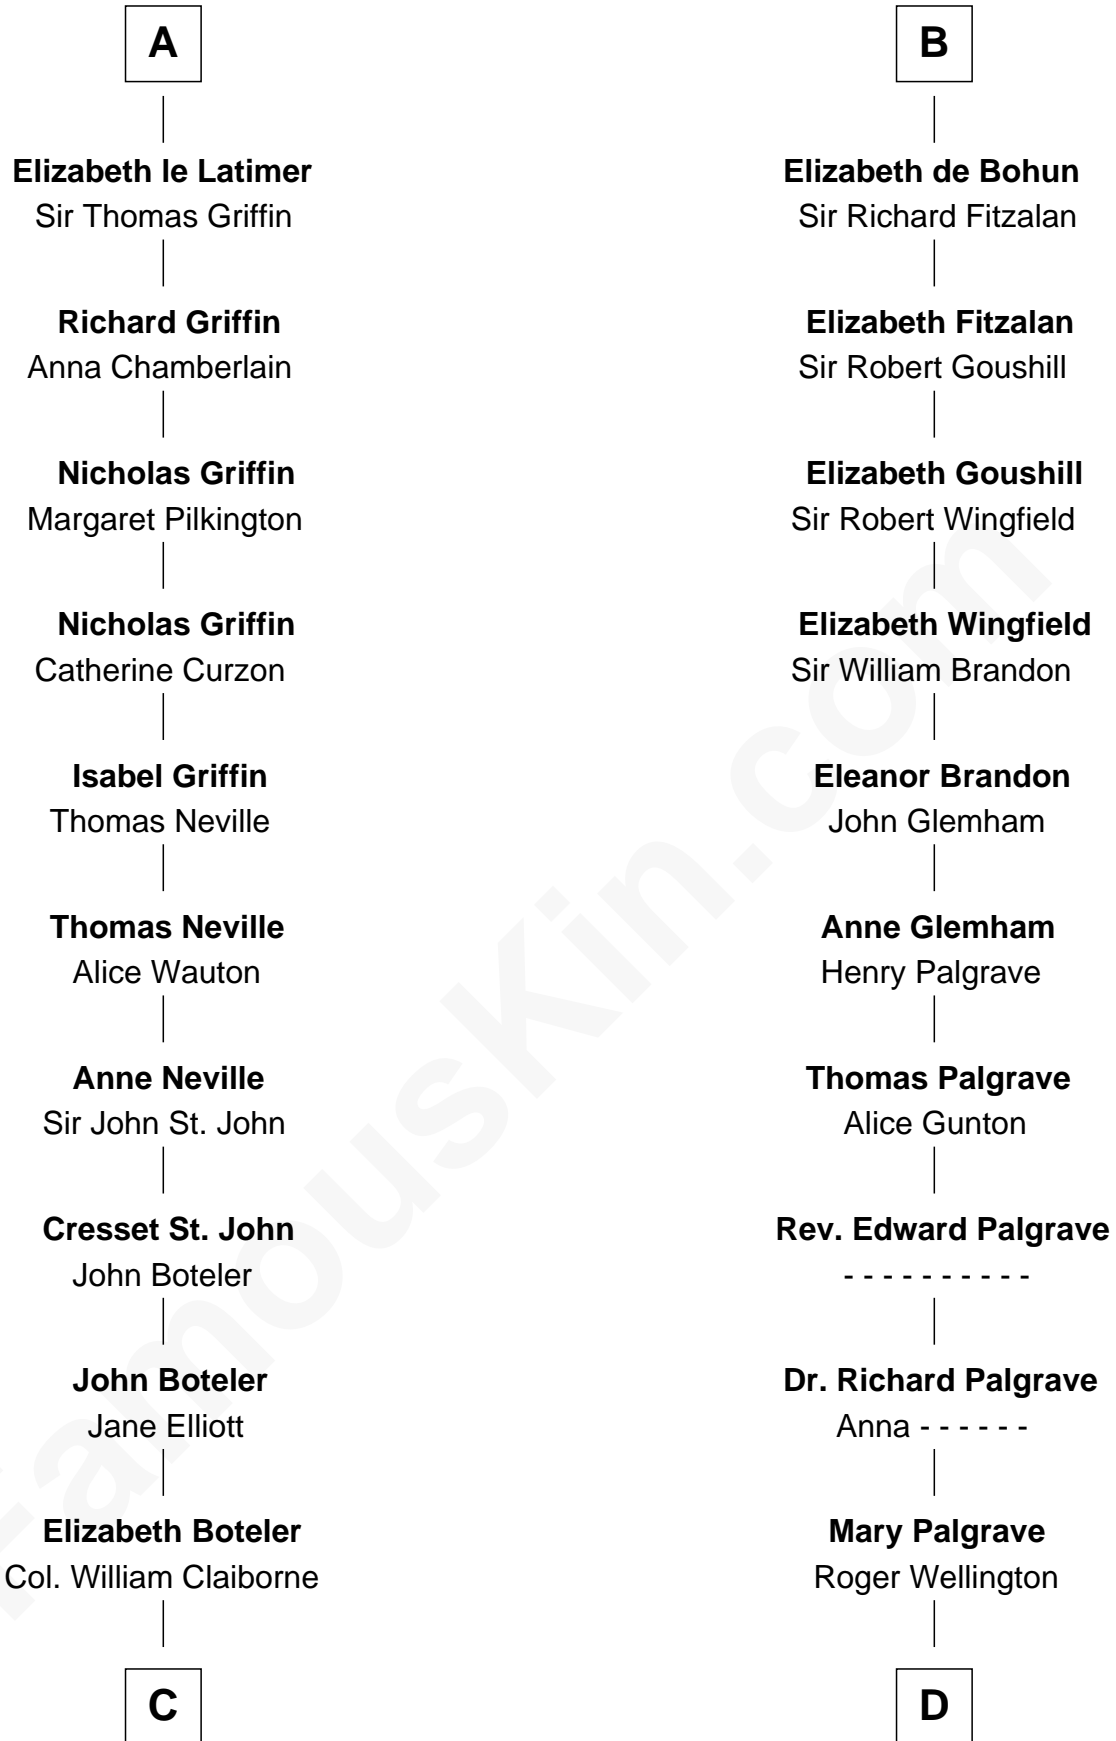

FamousKin.com
Relationship Chart of
William C. C. Claiborne
1st Governor of Louisiana

19th cousin 2 times removed of

Roger Sherman
Signer of the Declaration of Independence

Gilbert Fitzgilbert de Clare
 Isabel de Beaumont

C

Thomas Claiborne

Sarah Fenn

Thomas Claiborne

Ann Fox

Nathaniel Claiborne

Jane Cole

William Claiborne