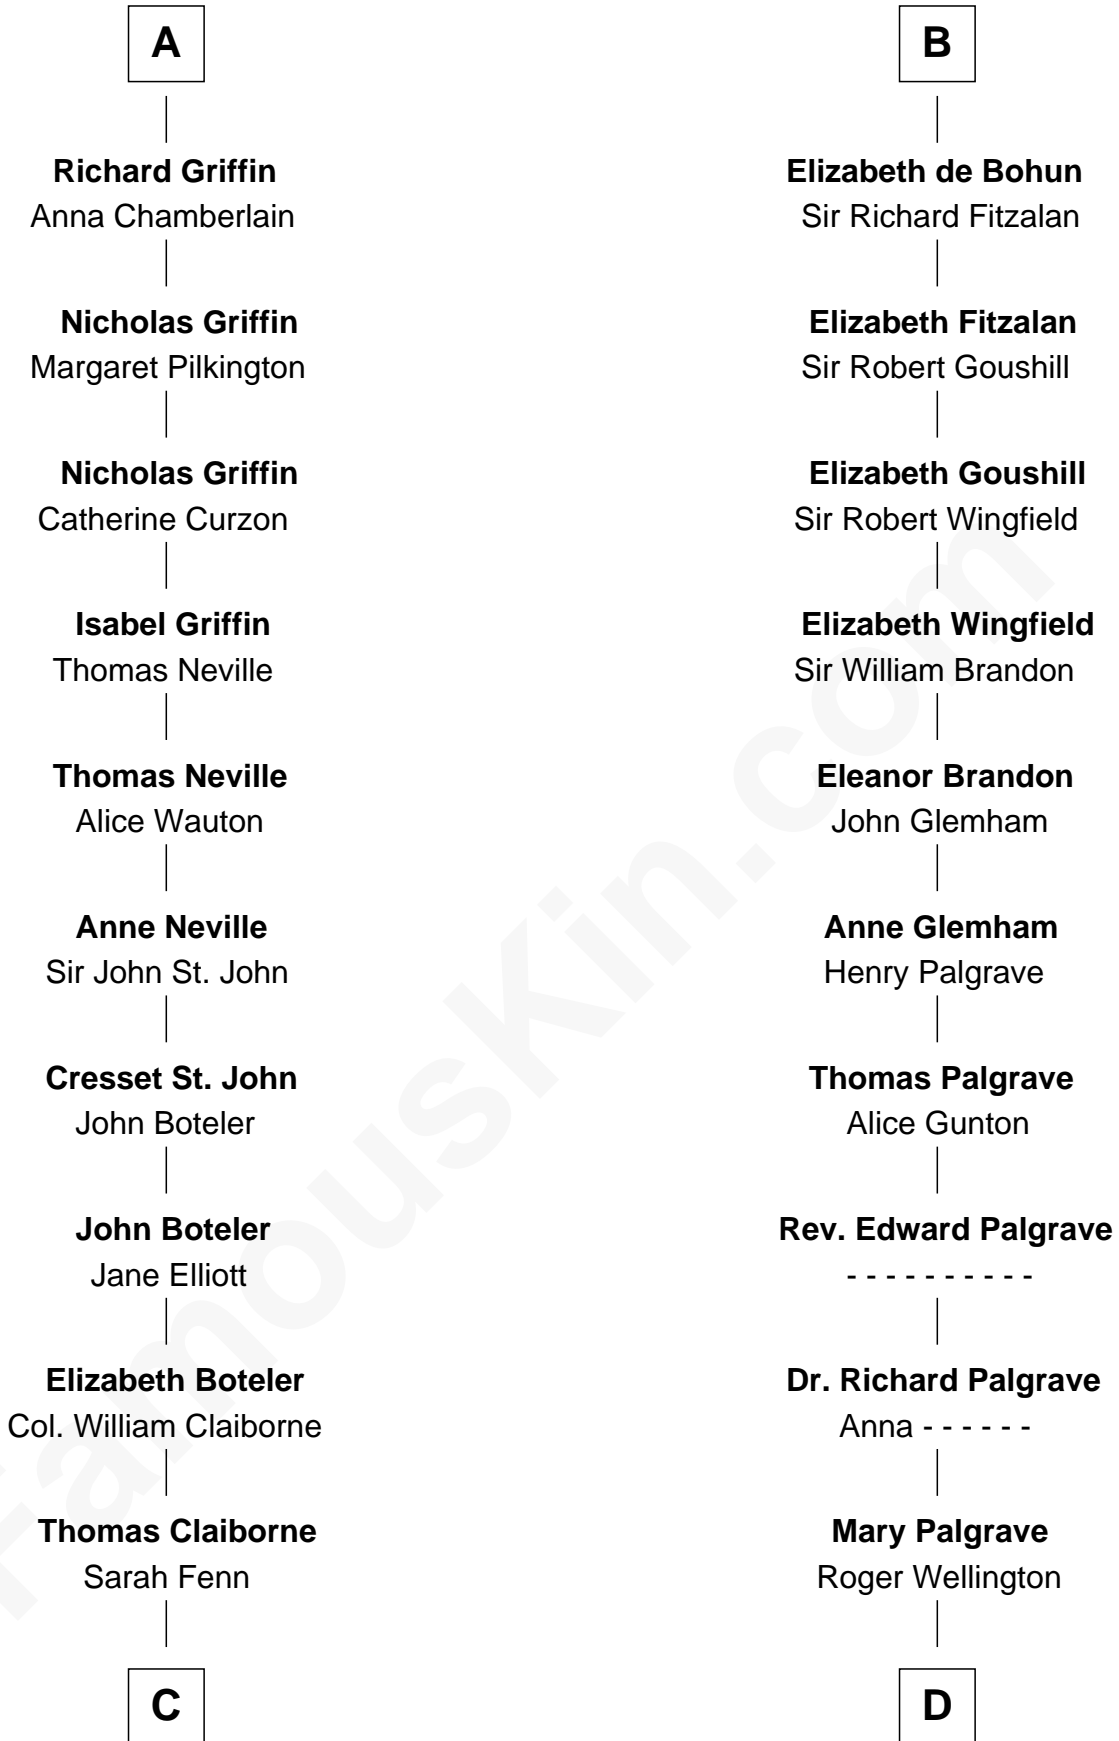

FamousKin.com
Relationship Chart of
William C. C. Claiborne
1st Governor of Louisiana

19th cousin 1 time removed of
Roger Sherman
Signer of the Declaration of Independence

C

Thomas Claiborne

Ann Fox

Nathaniel Claiborne

Jane Cole

William Claiborne

Mary Leigh

William C. C. Claiborne

1st Governor of Louisiana

D

Benjamin Wellington

Elizabeth Sweetman

Mehetable Wellington

William Sherman

Roger Sherman

Signer of Declaration of Independence

FamousKin.com