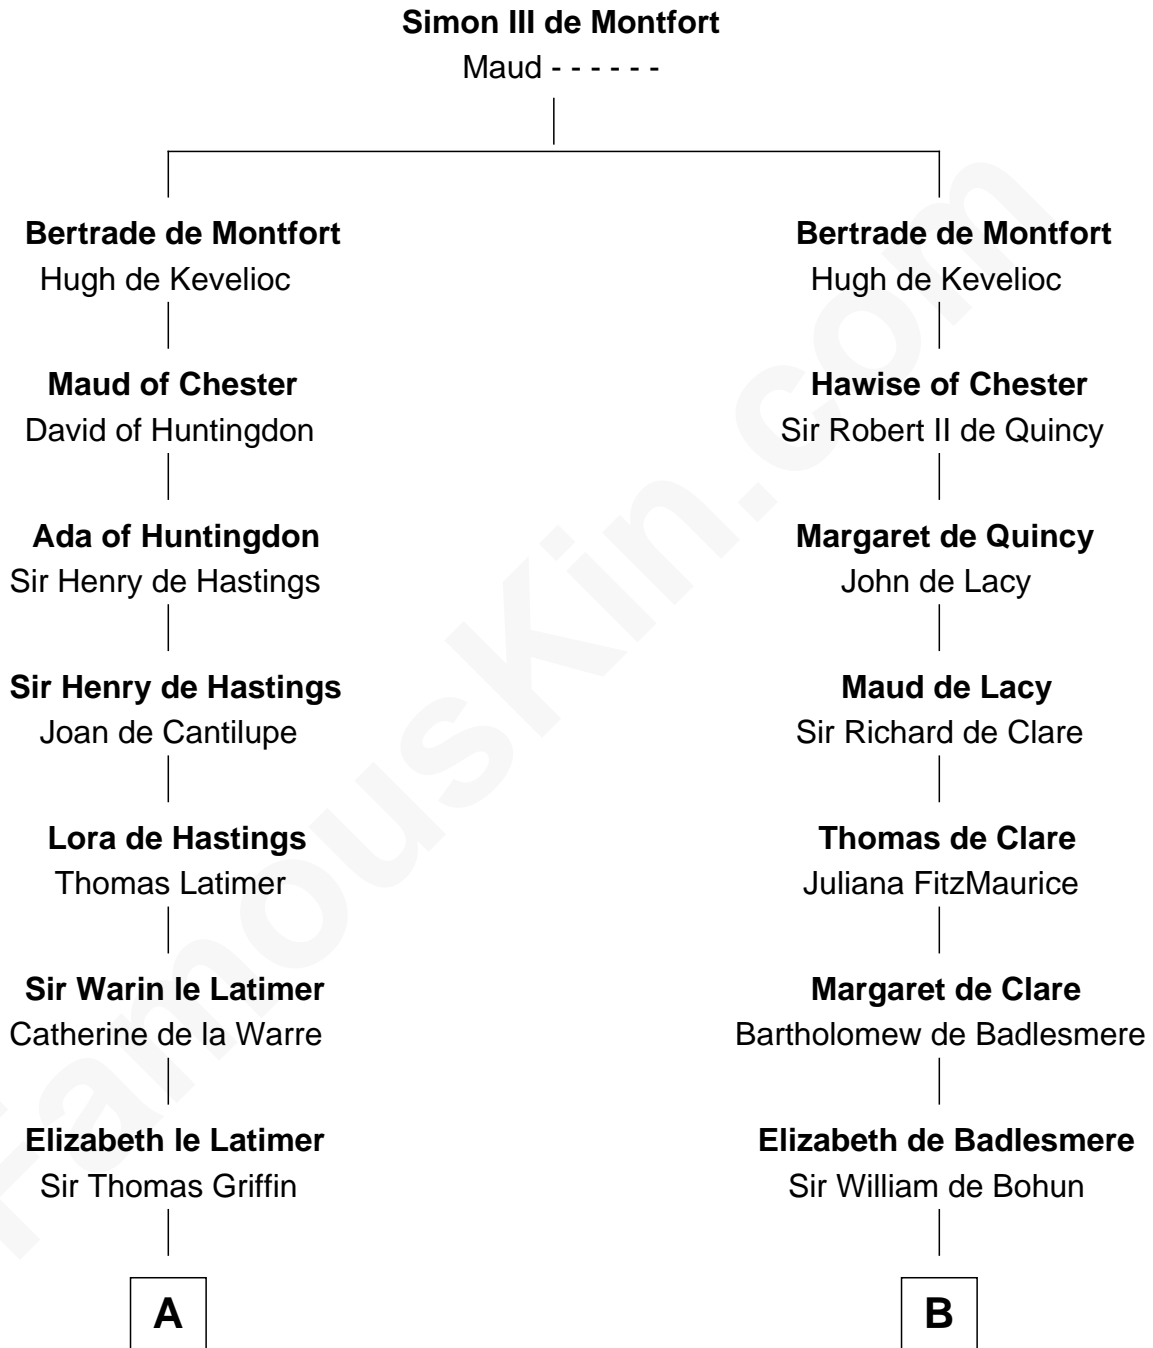

FamousKin.com
Relationship Chart of
William C. C. Claiborne
1st Governor of Louisiana

19th cousin 1 time removed of
Roger Sherman
Signer of the Declaration of Independence

C

Thomas Claiborne

Ann Fox

Nathaniel Claiborne

Jane Cole

William Claiborne

Mary Leigh

William C. C. Claiborne

1st Governor of Louisiana

D

Benjamin Wellington

Elizabeth Sweetman

Mehetable Wellington

William Sherman

Roger Sherman

Signer of Declaration of Independence

FamousKin.com