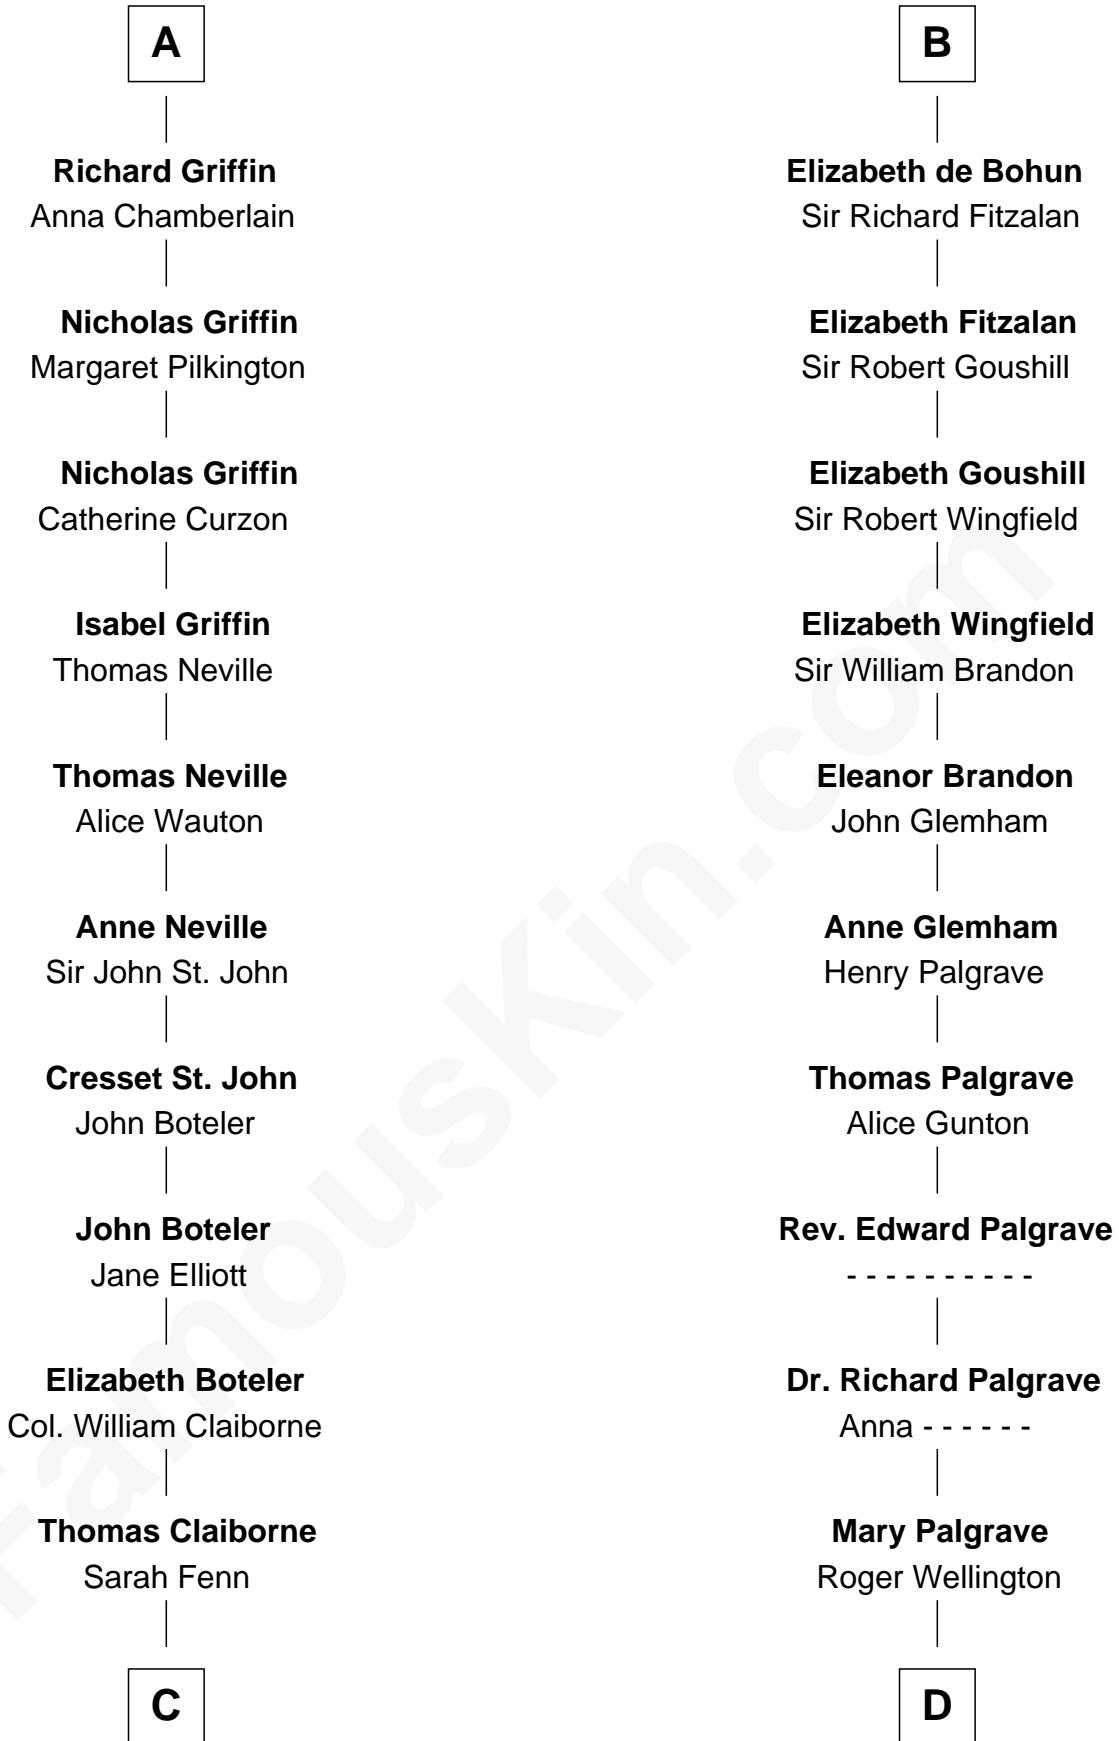

**FamousKin.com**  
**Relationship Chart of**  
**William C. C. Claiborne**  
*1st Governor of Louisiana*

19th cousin 1 time removed of

**Roger Sherman**  
*Signer of the Declaration of Independence*

**Sir Ranulf de Gernons**  
 Maud of Gloucester

**C**

**Thomas Claiborne**

Ann Fox

**Nathaniel Claiborne**

Jane Cole

**William Claiborne**

Mary Leigh

**William C. C. Claiborne**

*1st Governor of Louisiana*

**D**

**Benjamin Wellington**

Elizabeth Sweetman

**Mehetable Wellington**

William Sherman

**Roger Sherman**

*Signer of Declaration of Independence*