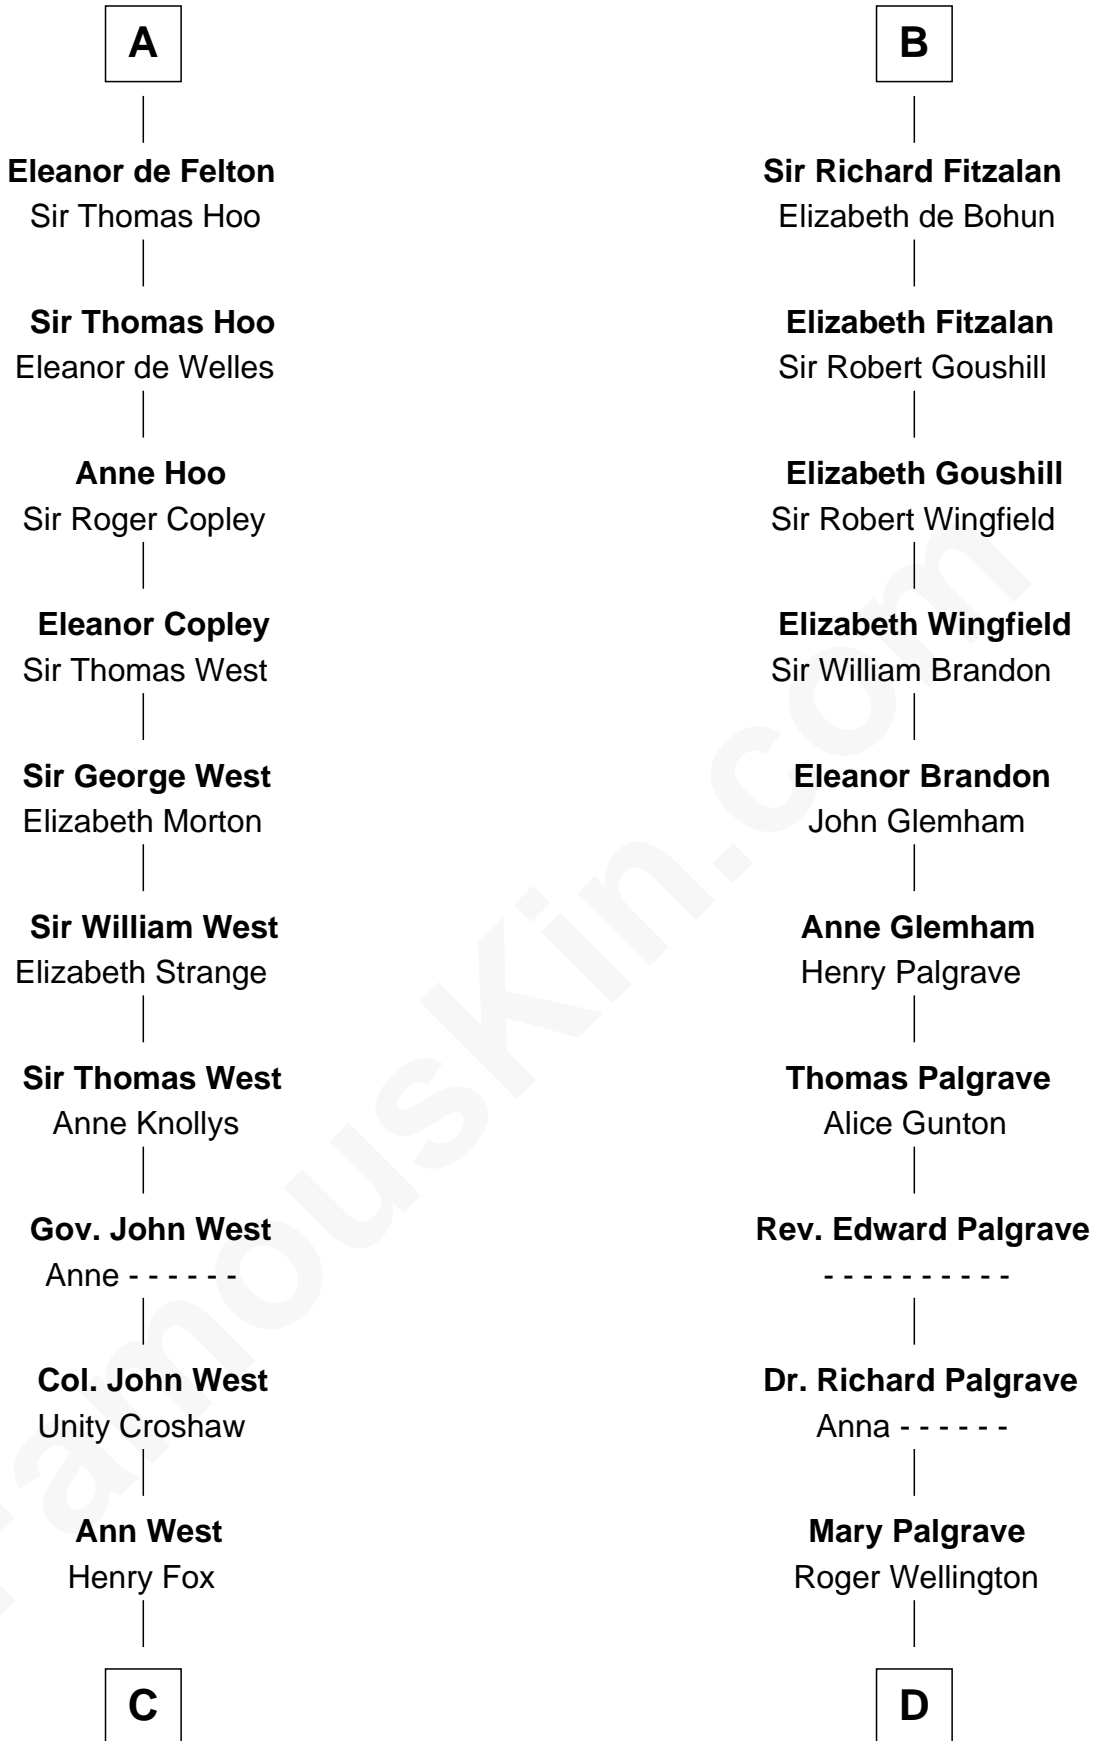

# FamousKin.com Relationship Chart of

**William C. C. Claiborne**

*1st Governor of Louisiana*

19th cousin 1 time removed of

**Roger Sherman**

*Signer of the Declaration of Independence*

**James de St. Hilary**

Aveline - - - - -

**C**

**Ann Fox**

Thomas Claiborne

**Nathaniel Claiborne**

Jane Cole

**William Claiborne**

Mary Leigh

**William C. C. Claiborne**

*1st Governor of Louisiana*

**D**

**Benjamin Wellington**

Elizabeth Sweetman

**Mehetable Wellington**

William Sherman

**Roger Sherman**