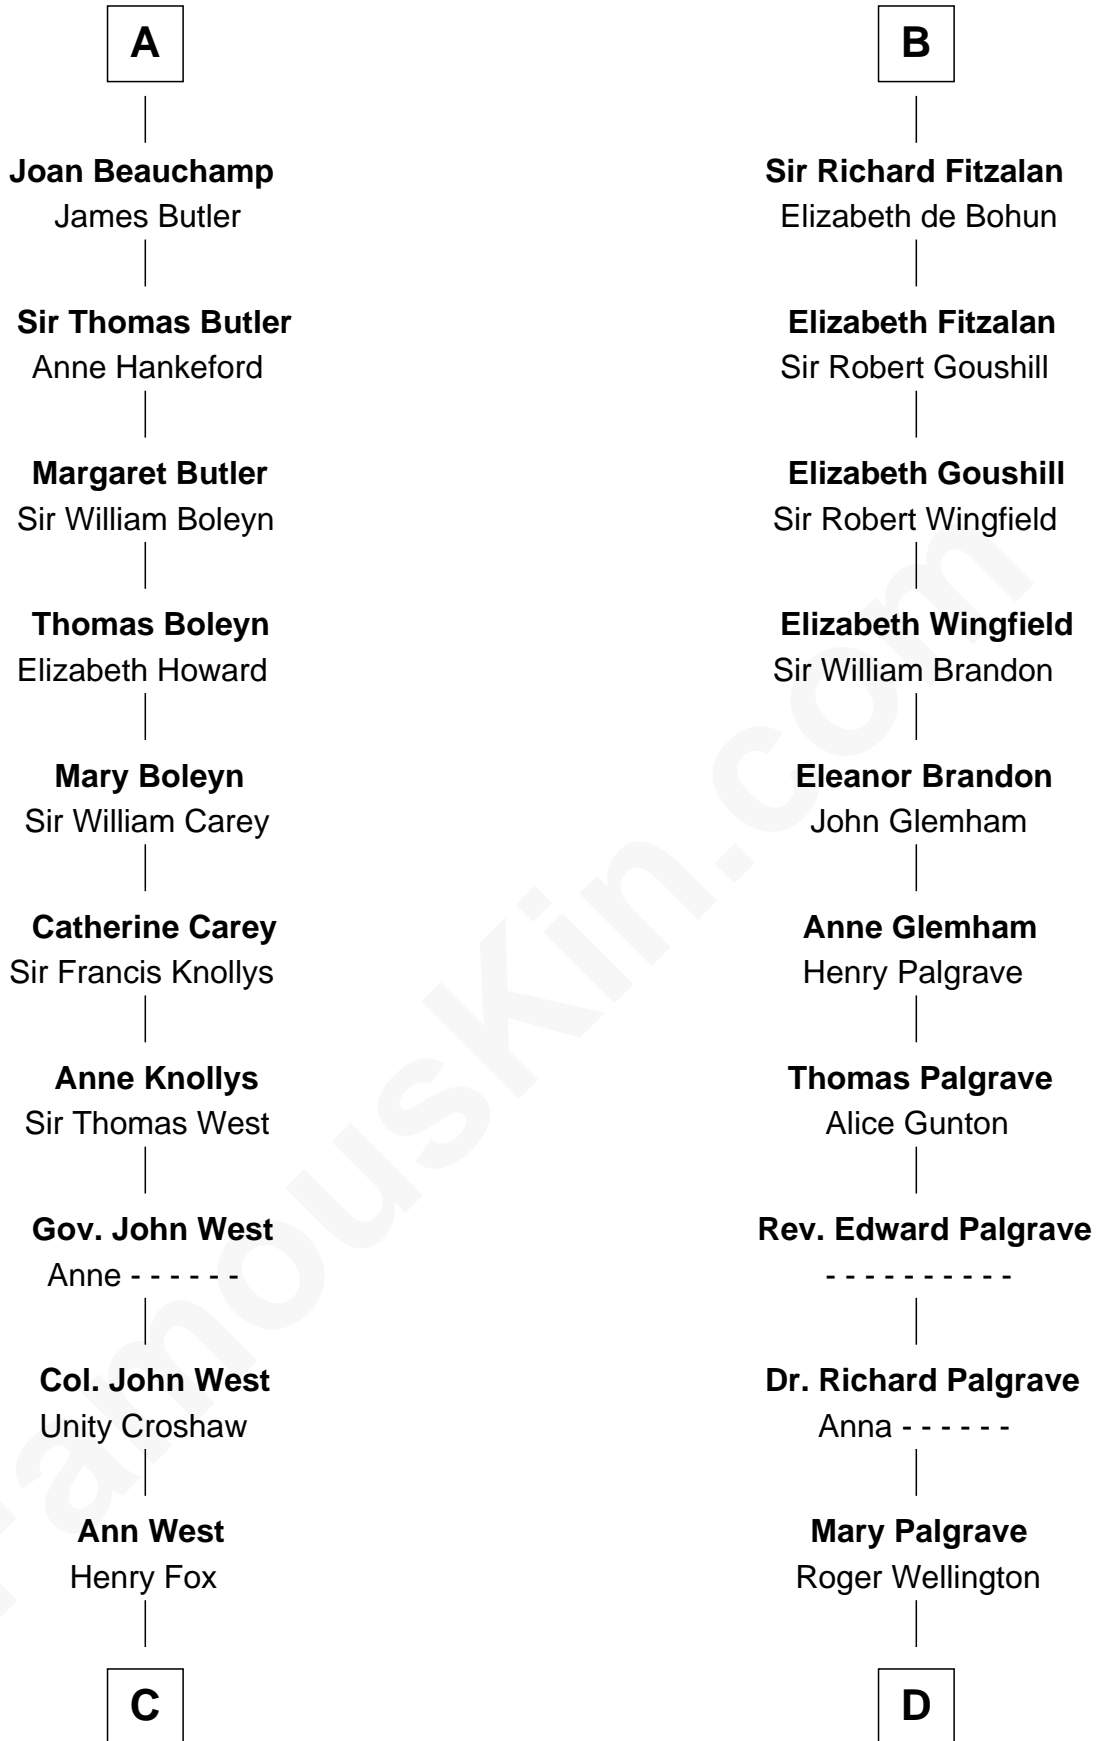

FamousKin.com Relationship Chart of

William C. C. Claiborne

1st Governor of Louisiana

19th cousin 1 time removed of

Roger Sherman

Signer of the Declaration of Independence

Richard Fitzgilbert de Clare

Adeliza de Meschines

C

Ann Fox

Thomas Claiborne

Nathaniel Claiborne

Jane Cole

William Claiborne

Mary Leigh

William C. C. Claiborne

1st Governor of Louisiana

D

Benjamin Wellington

Elizabeth Sweetman

Mehetable Wellington

William Sherman

Roger Sherman

Signer of Declaration of Independence