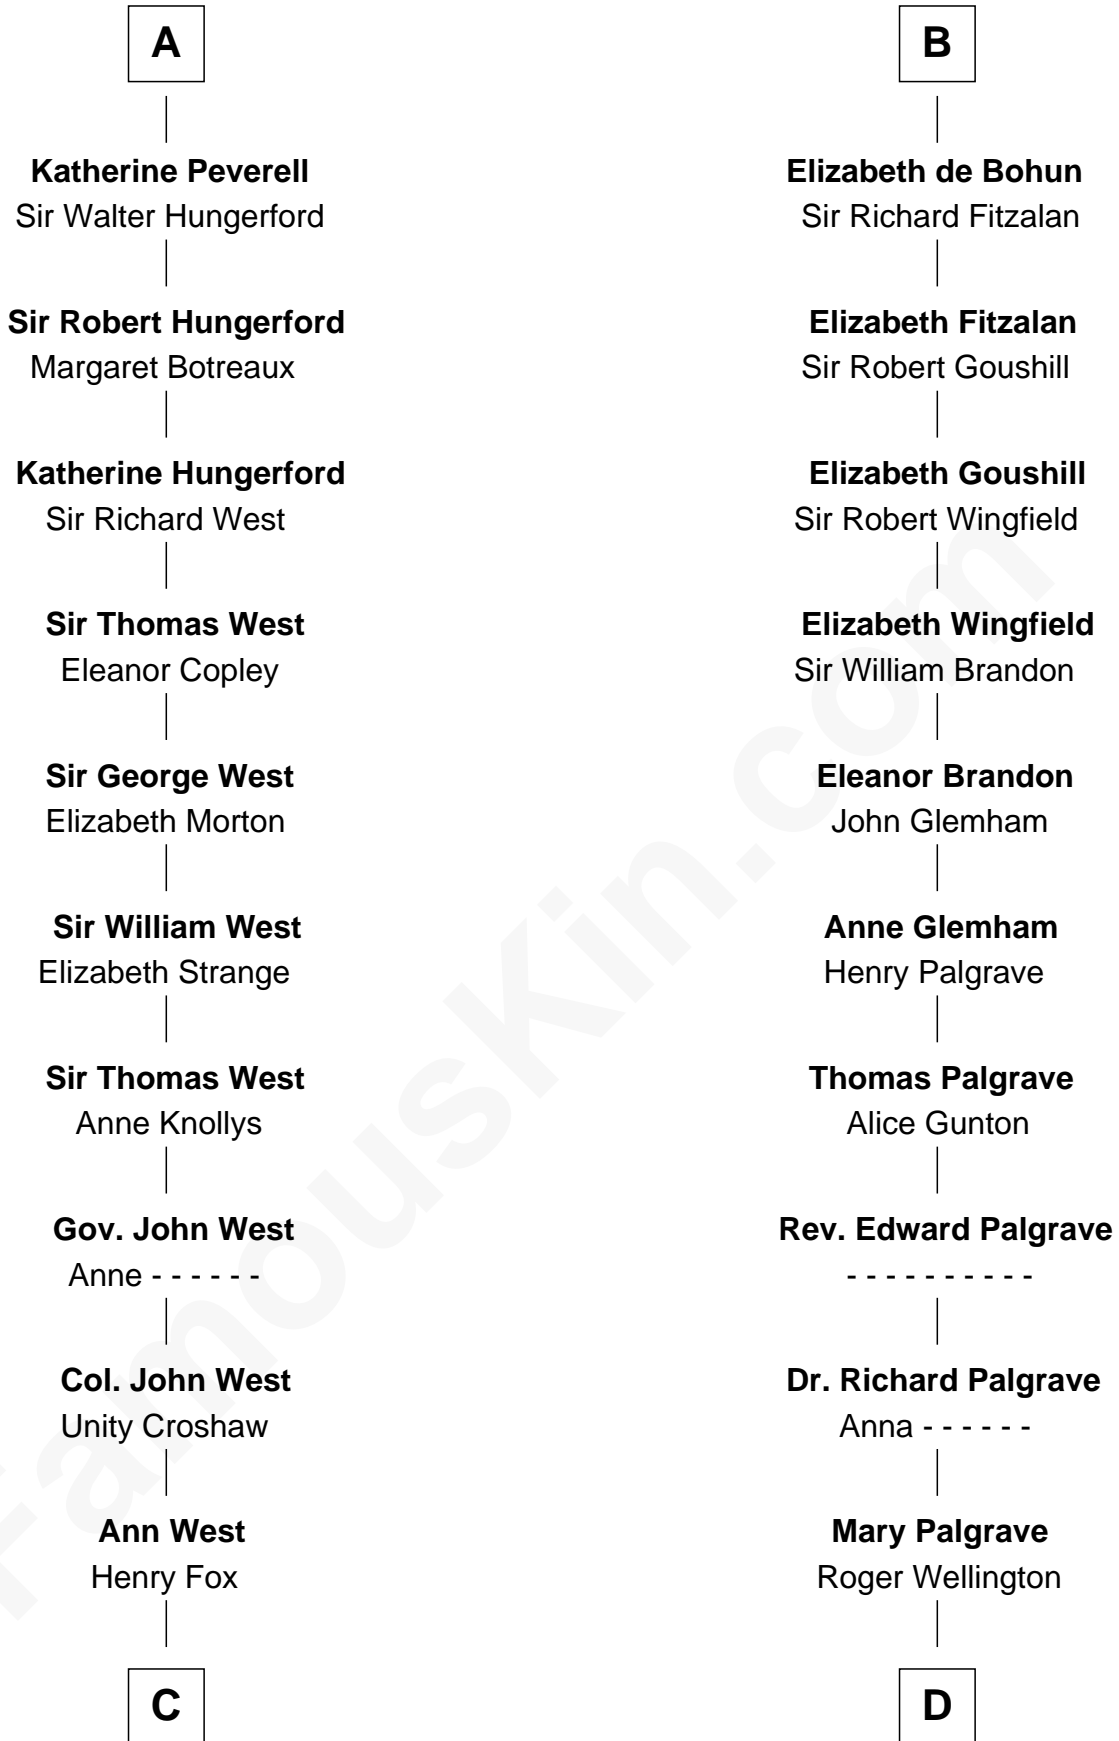

FamousKin.com
Relationship Chart of
William C. C. Claiborne
1st Governor of Louisiana

19th cousin 1 time removed of
Roger Sherman
Signer of the Declaration of Independence

C

Ann Fox

Thomas Claiborne

Nathaniel Claiborne

Jane Cole

William Claiborne

Mary Leigh

William C. C. Claiborne

1st Governor of Louisiana

D

Benjamin Wellington

Elizabeth Sweetman

Mehetable Wellington

William Sherman

Roger Sherman

Signer of Declaration of Independence

FamousKin.com