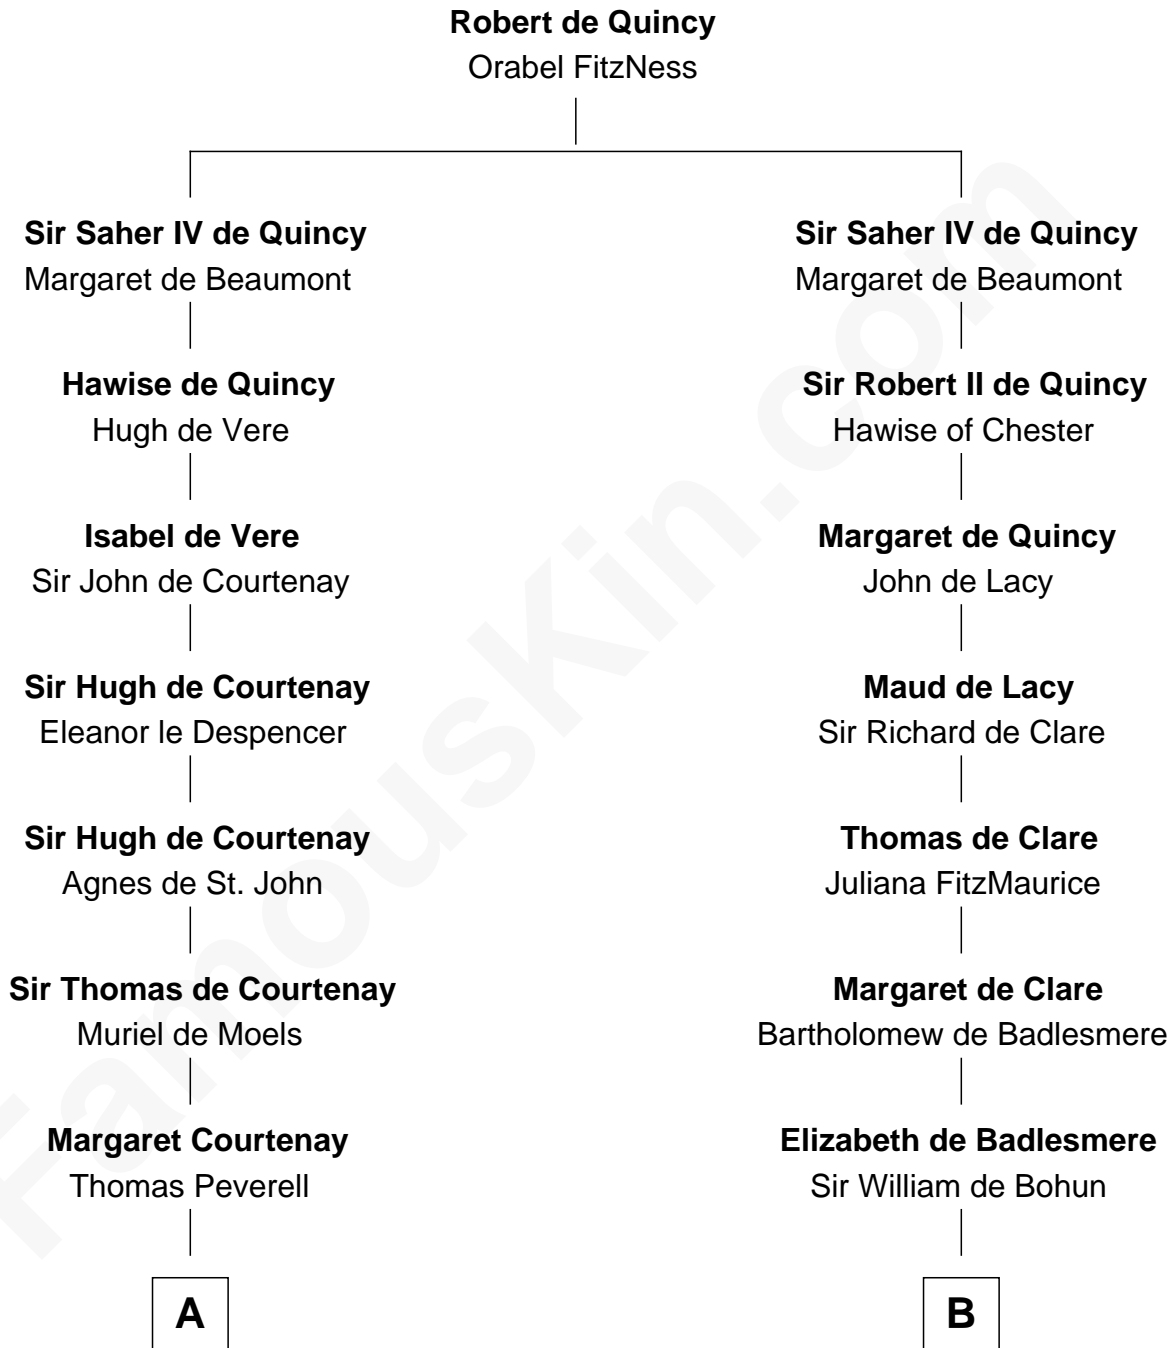

FamousKin.com
Relationship Chart of
William C. C. Claiborne
1st Governor of Louisiana

19th cousin 1 time removed of
Roger Sherman
Signer of the Declaration of Independence

C

Ann Fox

Thomas Claiborne

Nathaniel Claiborne

Jane Cole

William Claiborne

Mary Leigh

William C. C. Claiborne

1st Governor of Louisiana

D

Benjamin Wellington

Elizabeth Sweetman

Mehetable Wellington

William Sherman

Roger Sherman

Signer of Declaration of Independence

FamousKin.com