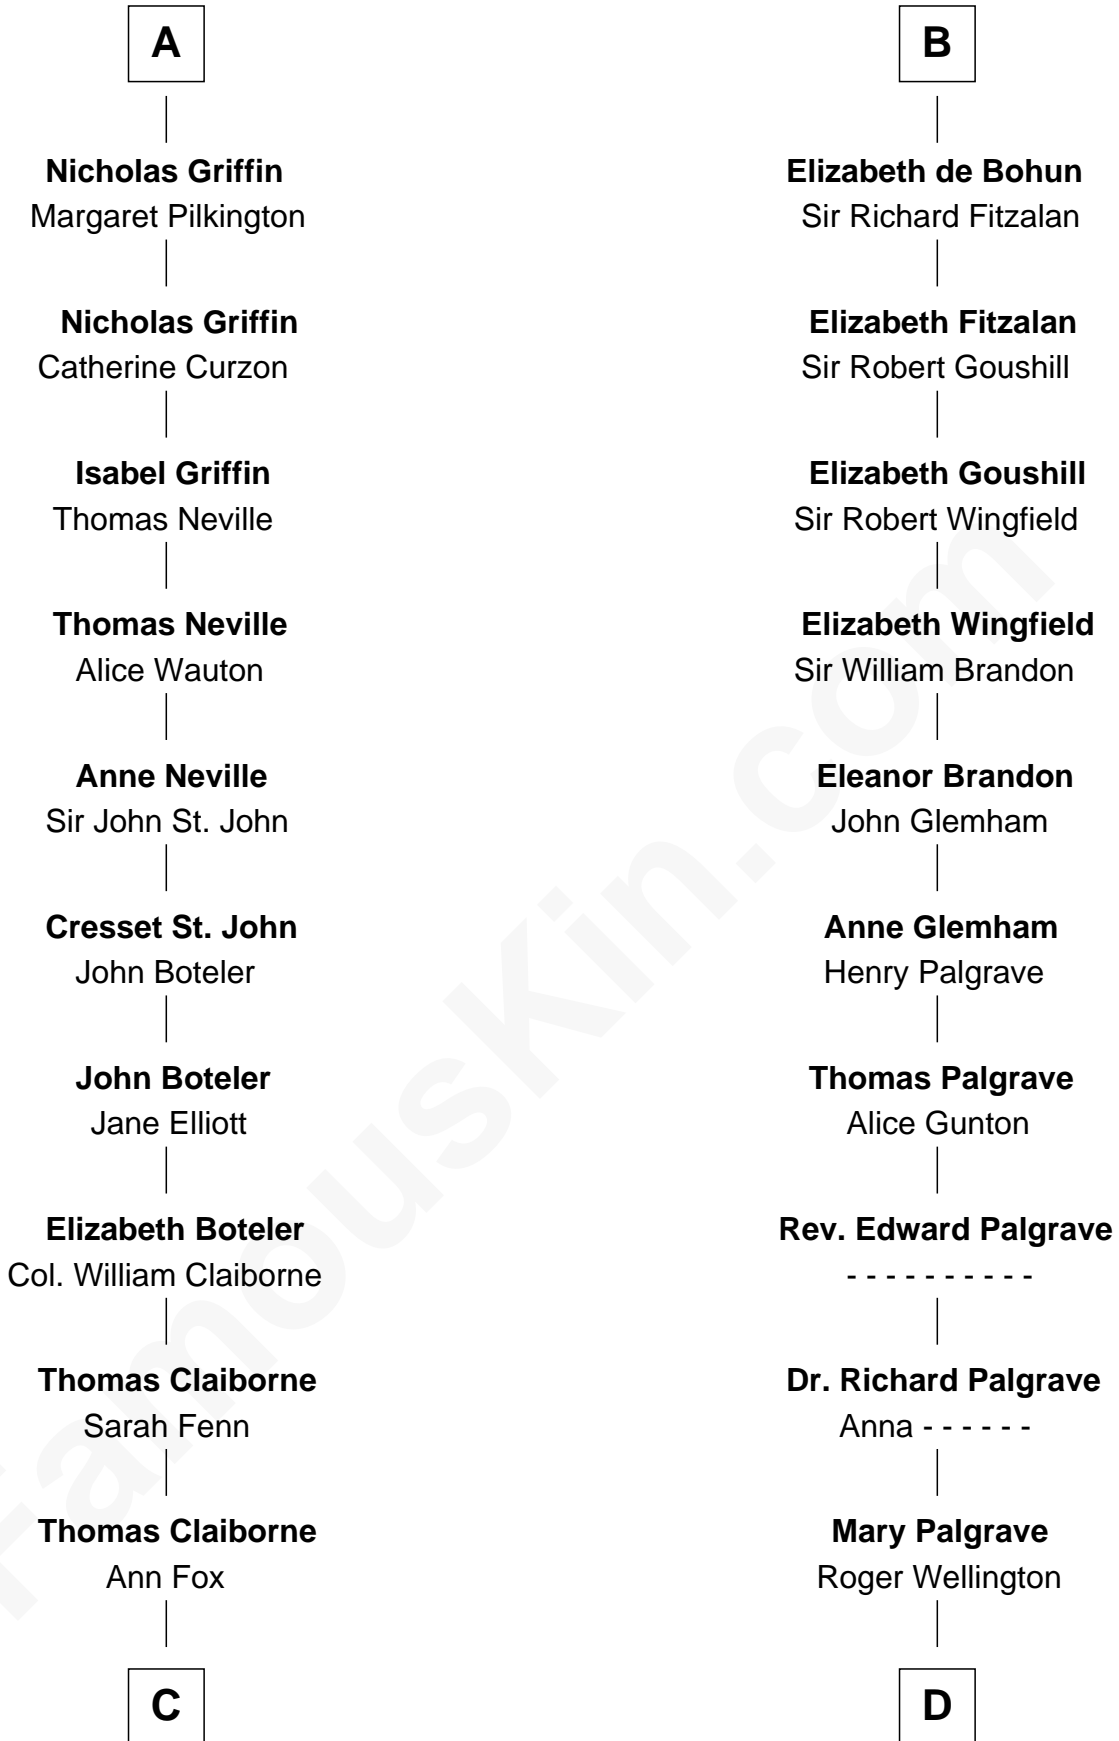

FamousKin.com Relationship Chart of

William C. C. Claiborne

1st Governor of Louisiana

19th cousin of

Roger Sherman

Signer of the Declaration of Independence

Henry of Huntingdon

Ada de Warenne

C

Nathaniel Claiborne

Jane Cole

William Claiborne

Mary Leigh

William C. C. Claiborne

1st Governor of Louisiana

D