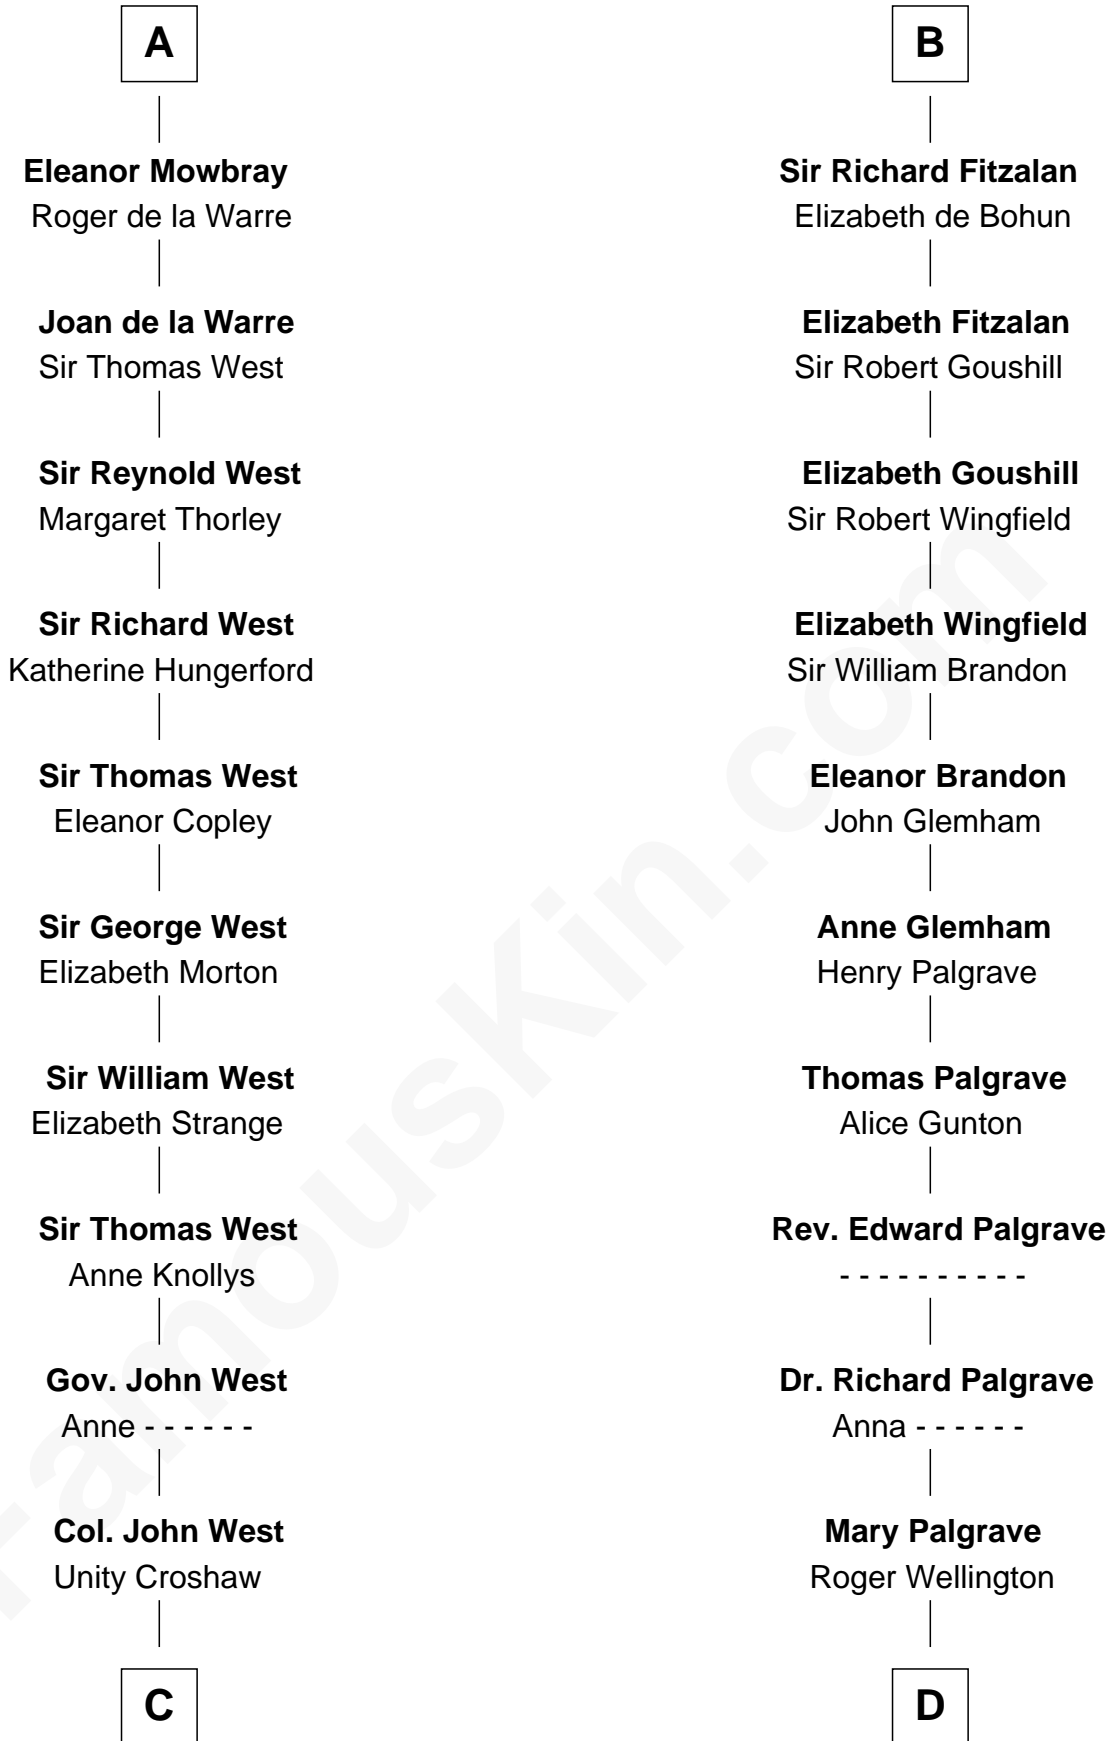

FamousKin.com
Relationship Chart of
William C. C. Claiborne
1st Governor of Louisiana

19th cousin 2 times removed of

Roger Sherman

Signer of the Declaration of Independence

C

Ann West
Henry Fox

Ann Fox
Thomas Claiborne

Nathaniel Claiborne
Jane Cole

William Claiborne
Mary Leigh

William C. C. Claiborne
1st Governor of Louisiana

D

Benjamin Wellington
Elizabeth Sweetman

Mehetable Wellington
William Sherman

Roger Sherman
Signer of Declaration of Independence