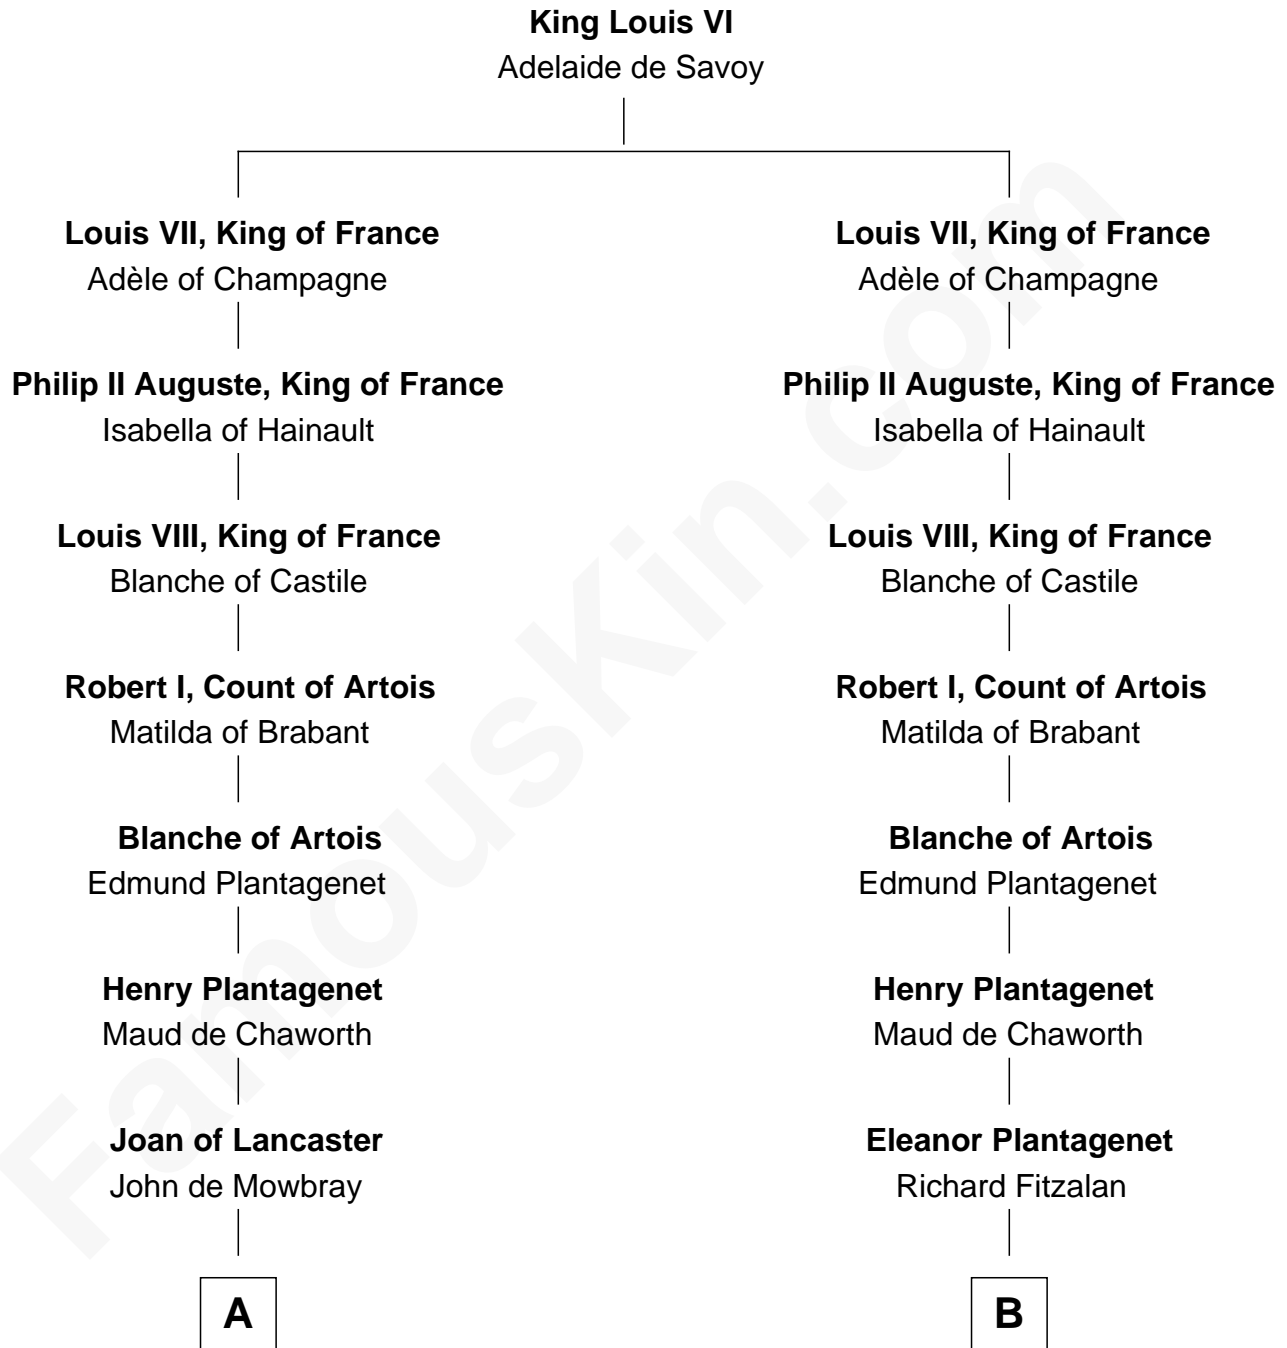

FamousKin.com
Relationship Chart of
William C. C. Claiborne
1st Governor of Louisiana

19th cousin 2 times removed of

Roger Sherman

Signer of the Declaration of Independence

C

Ann West
Henry Fox

Ann Fox
Thomas Claiborne

Nathaniel Claiborne
Jane Cole

William Claiborne
Mary Leigh

William C. C. Claiborne
1st Governor of Louisiana

D

Benjamin Wellington
Elizabeth Sweetman

Mehetable Wellington
William Sherman

Roger Sherman
Signer of Declaration of Independence