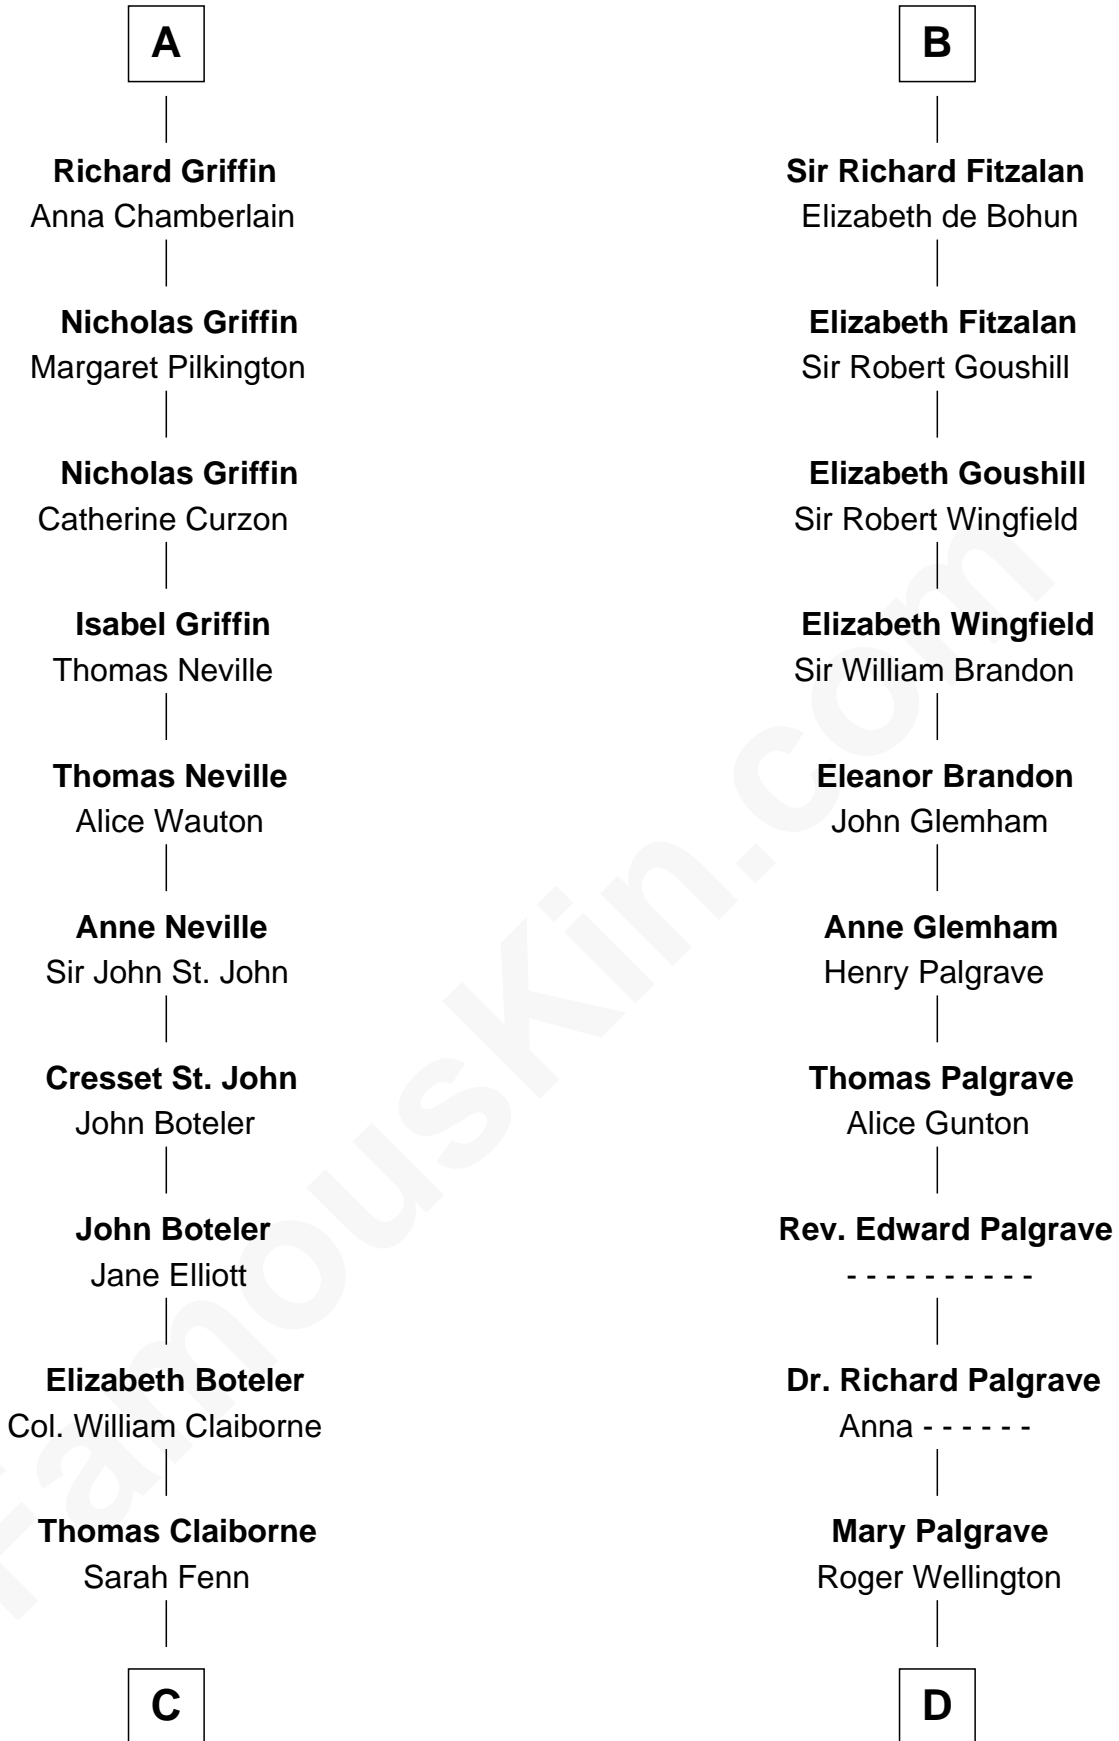

FamousKin.com
Relationship Chart of
William C. C. Claiborne
1st Governor of Louisiana

19th cousin 1 time removed of

Roger Sherman
Signer of the Declaration of Independence

Sir Ralph de Tony
 Margaret Beaumont

C

Thomas Claiborne

Ann Fox

Nathaniel Claiborne

Jane Cole

William Claiborne

Mary Leigh

William C. C. Claiborne