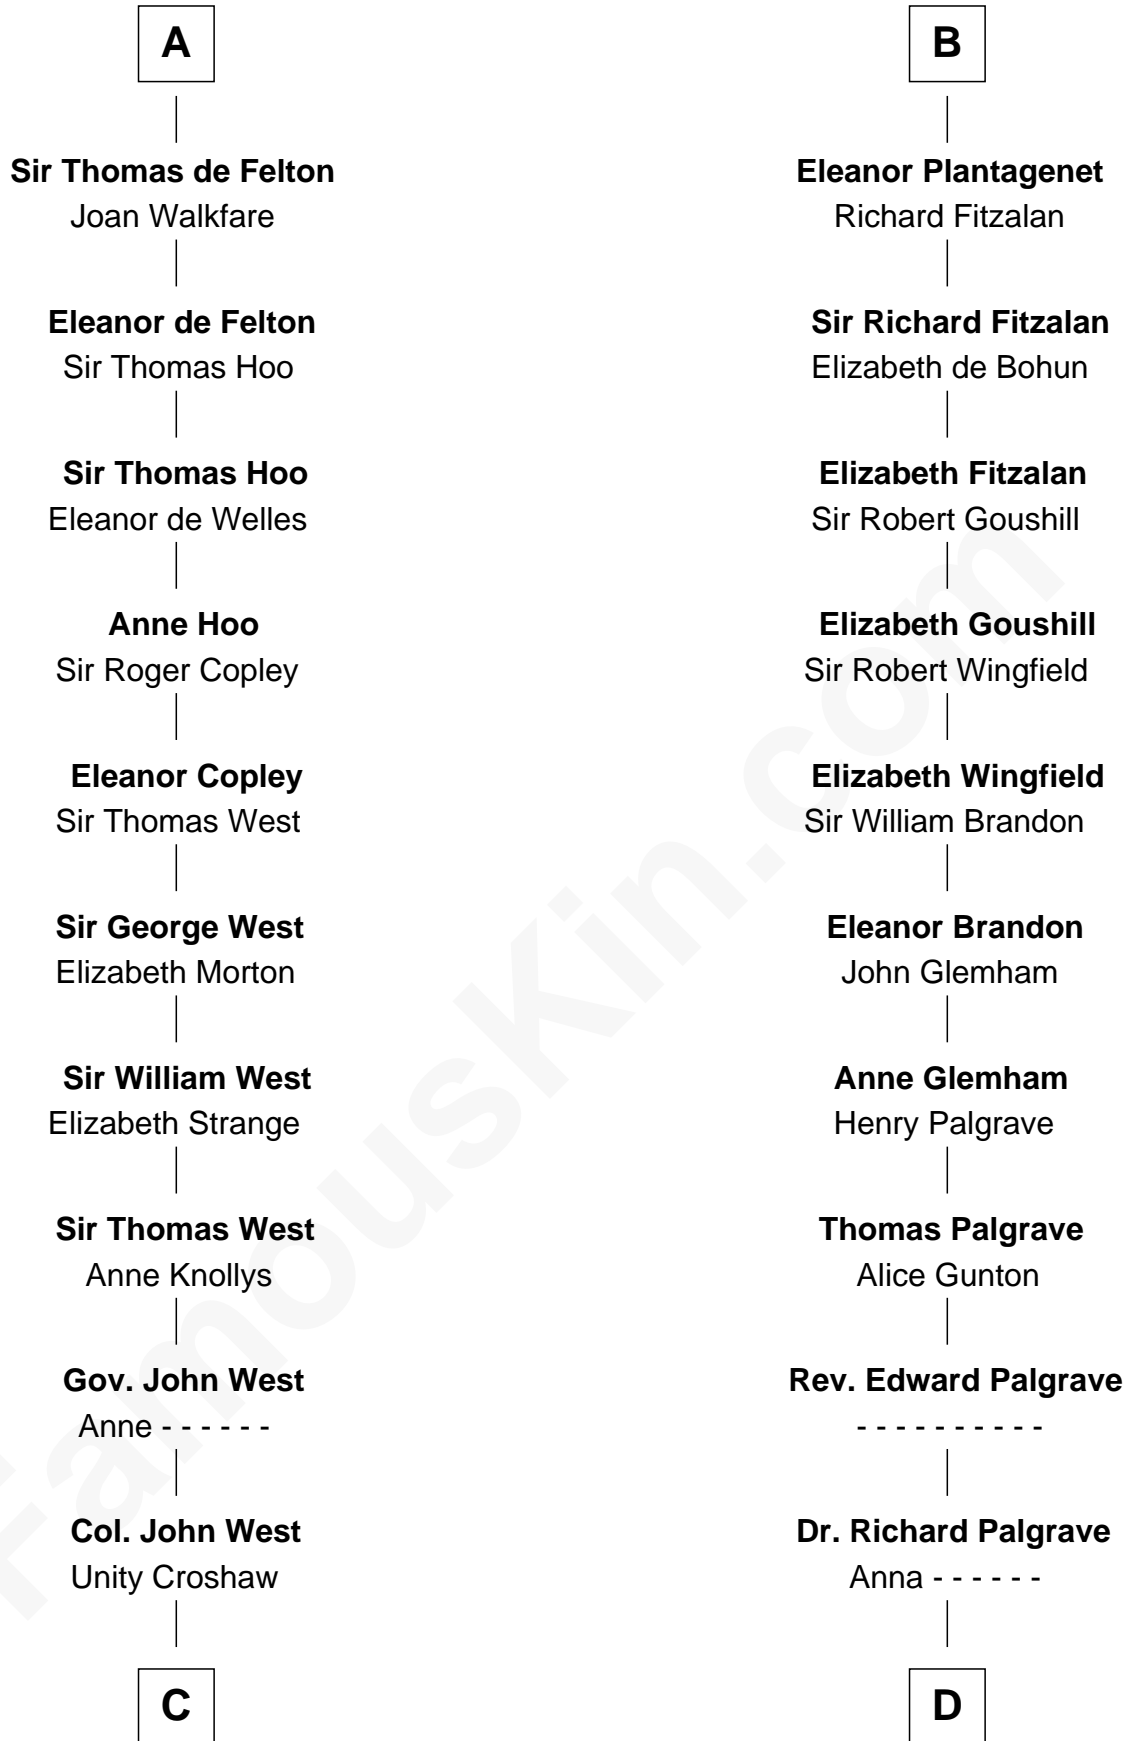

FamousKin.com Relationship Chart of

William C. C. Claiborne

1st Governor of Louisiana

20th cousin 1 time removed of

Roger Sherman

Signer of the Declaration of Independence

Gottfried I, Count of Louvain

Ide de Chiny

C

Ann West
Henry Fox

Ann Fox
Thomas Claiborne

Nathaniel Claiborne
Jane Cole

William Claiborne
Mary Leigh

William C. C. Claiborne
1st Governor of Louisiana

D

Mary Palgrave
Roger Wellington

Benjamin Wellington
Elizabeth Sweetman

Mehetable Wellington
William Sherman

Roger Sherman
Signer of Declaration of Independence