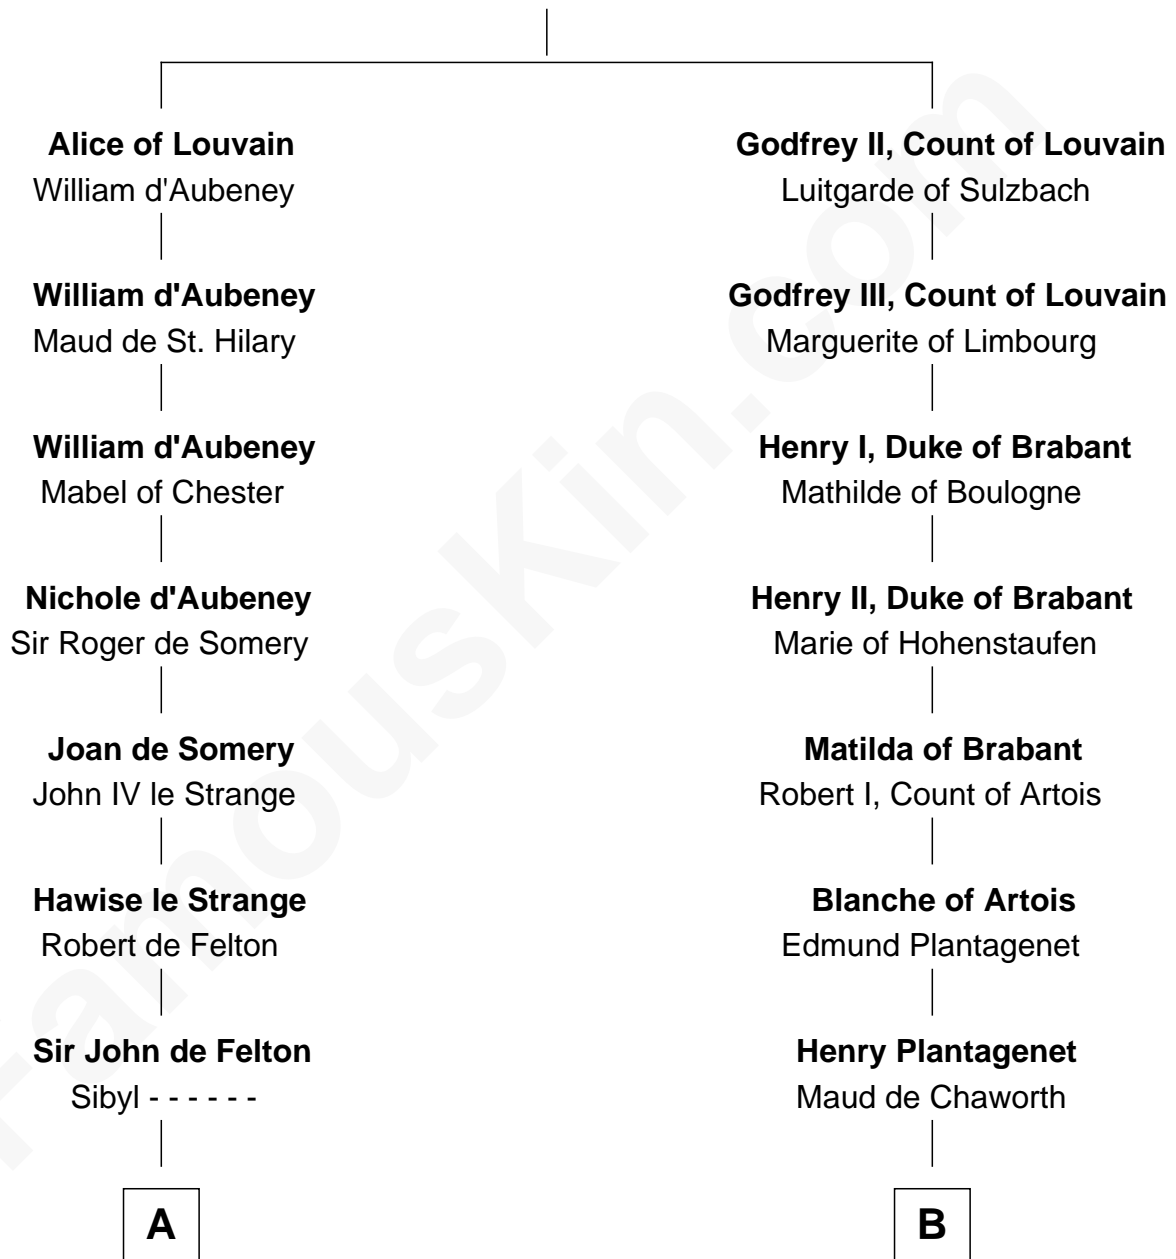

FamousKin.com Relationship Chart of

William C. C. Claiborne

1st Governor of Louisiana

20th cousin 1 time removed of

Roger Sherman

Signer of the Declaration of Independence

Gottfried I, Count of Louvain

Ide de Chiny

C

Ann West
Henry Fox

Ann Fox
Thomas Claiborne

Nathaniel Claiborne
Jane Cole

William Claiborne
Mary Leigh

William C. C. Claiborne
1st Governor of Louisiana

D

Mary Palgrave
Roger Wellington