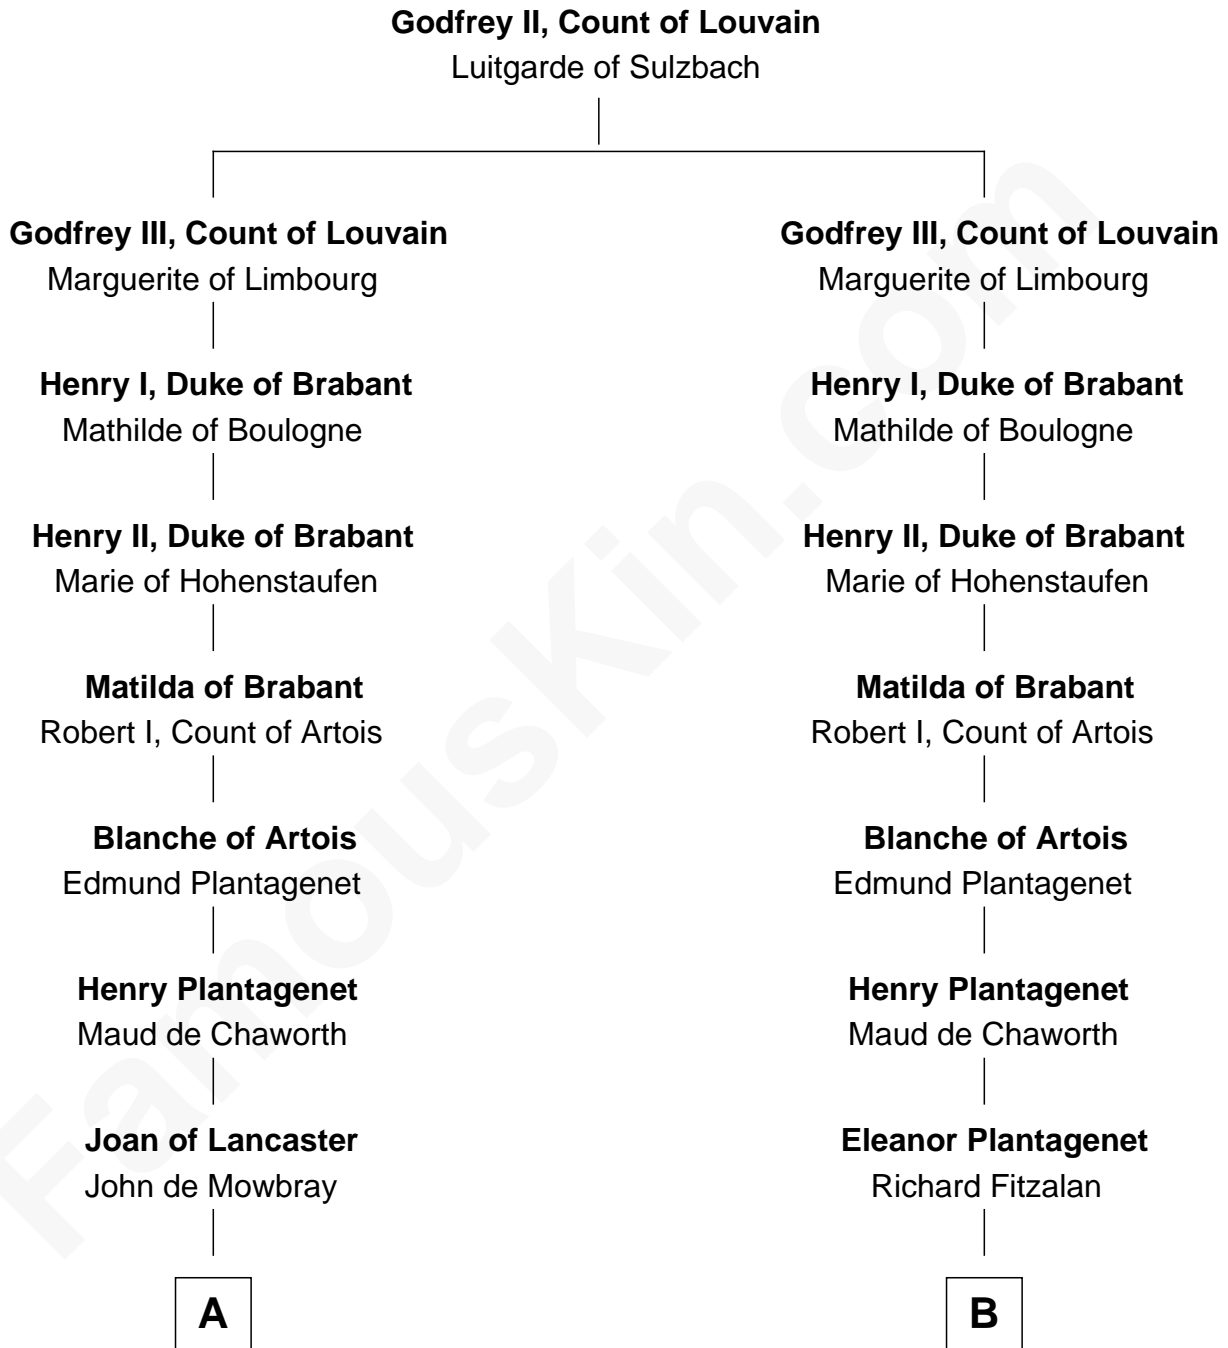

FamousKin.com
Relationship Chart of
William C. C. Claiborne
1st Governor of Louisiana

19th cousin 2 times removed of

Roger Sherman
Signer of the Declaration of Independence

C

Ann West
Henry Fox

Ann Fox
Thomas Claiborne

Nathaniel Claiborne
Jane Cole

William Claiborne
Mary Leigh

William C. C. Claiborne
1st Governor of Louisiana

D

Benjamin Wellington
Elizabeth Sweetman

Mehetable Wellington
William Sherman

Roger Sherman
Signer of Declaration of Independence