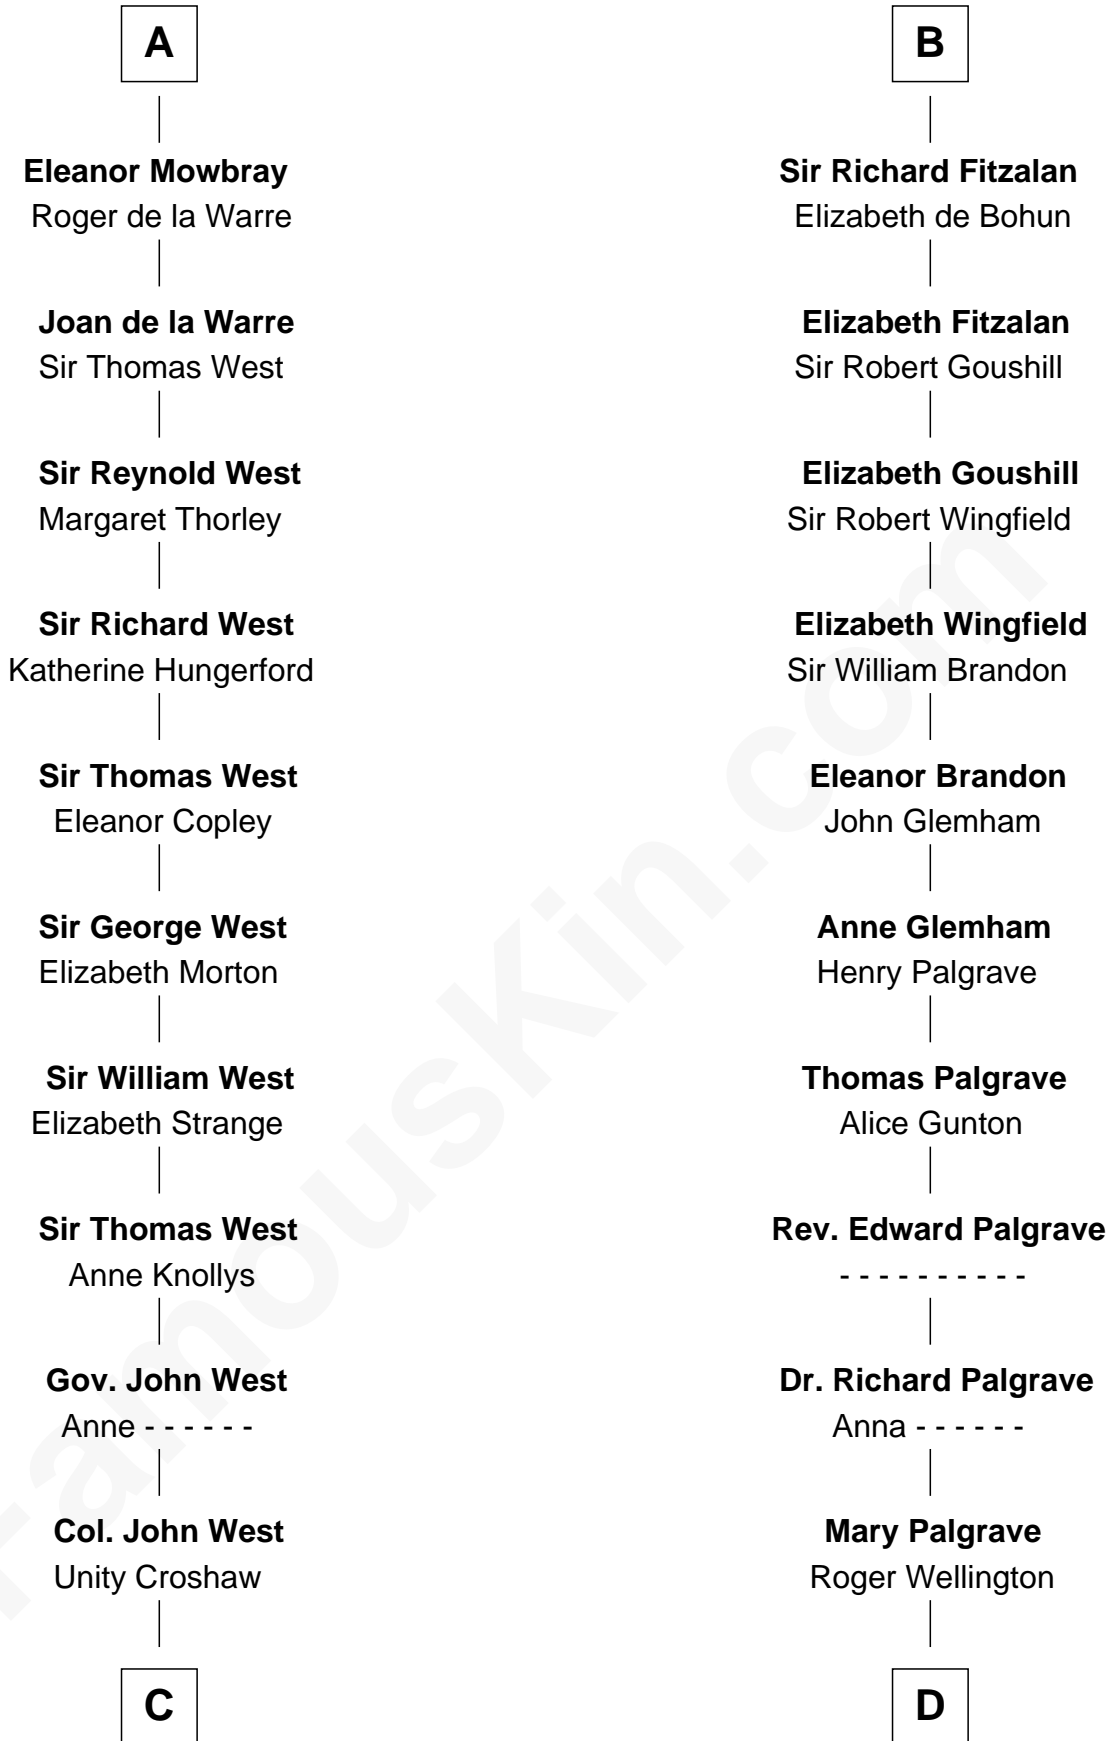

FamousKin.com
Relationship Chart of
William C. C. Claiborne
1st Governor of Louisiana

19th cousin 2 times removed of

Roger Sherman
Signer of the Declaration of Independence

Henry II, Duke of Limbourg

Marguerite of Limbourg
 Godfrey III, Count of Louvain

Henry I, Duke of Brabant
 Mathilde of Boulogne

Henry II, Duke of Brabant
 Marie of Hohenstaufen

Matilda of Brabant
 Robert I, Count of Artois

Blanche of Artois
 Edmund Plantagenet

Henry Plantagenet
 Maud de Chaworth

Joan of Lancaster
 John de Mowbray

A

Marguerite of Limbourg
 Godfrey III, Count of Louvain

Henry I, Duke of Brabant
 Mathilde of Boulogne

Henry II, Duke of Brabant
 Marie of Hohenstaufen

Matilda of Brabant
 Robert I, Count of Artois

Blanche of Artois
 Edmund Plantagenet

Henry Plantagenet
 Maud de Chaworth

Eleanor Plantagenet
 Richard Fitzalan

B

C

Ann West
Henry Fox

Ann Fox
Thomas Claiborne

Nathaniel Claiborne
Jane Cole