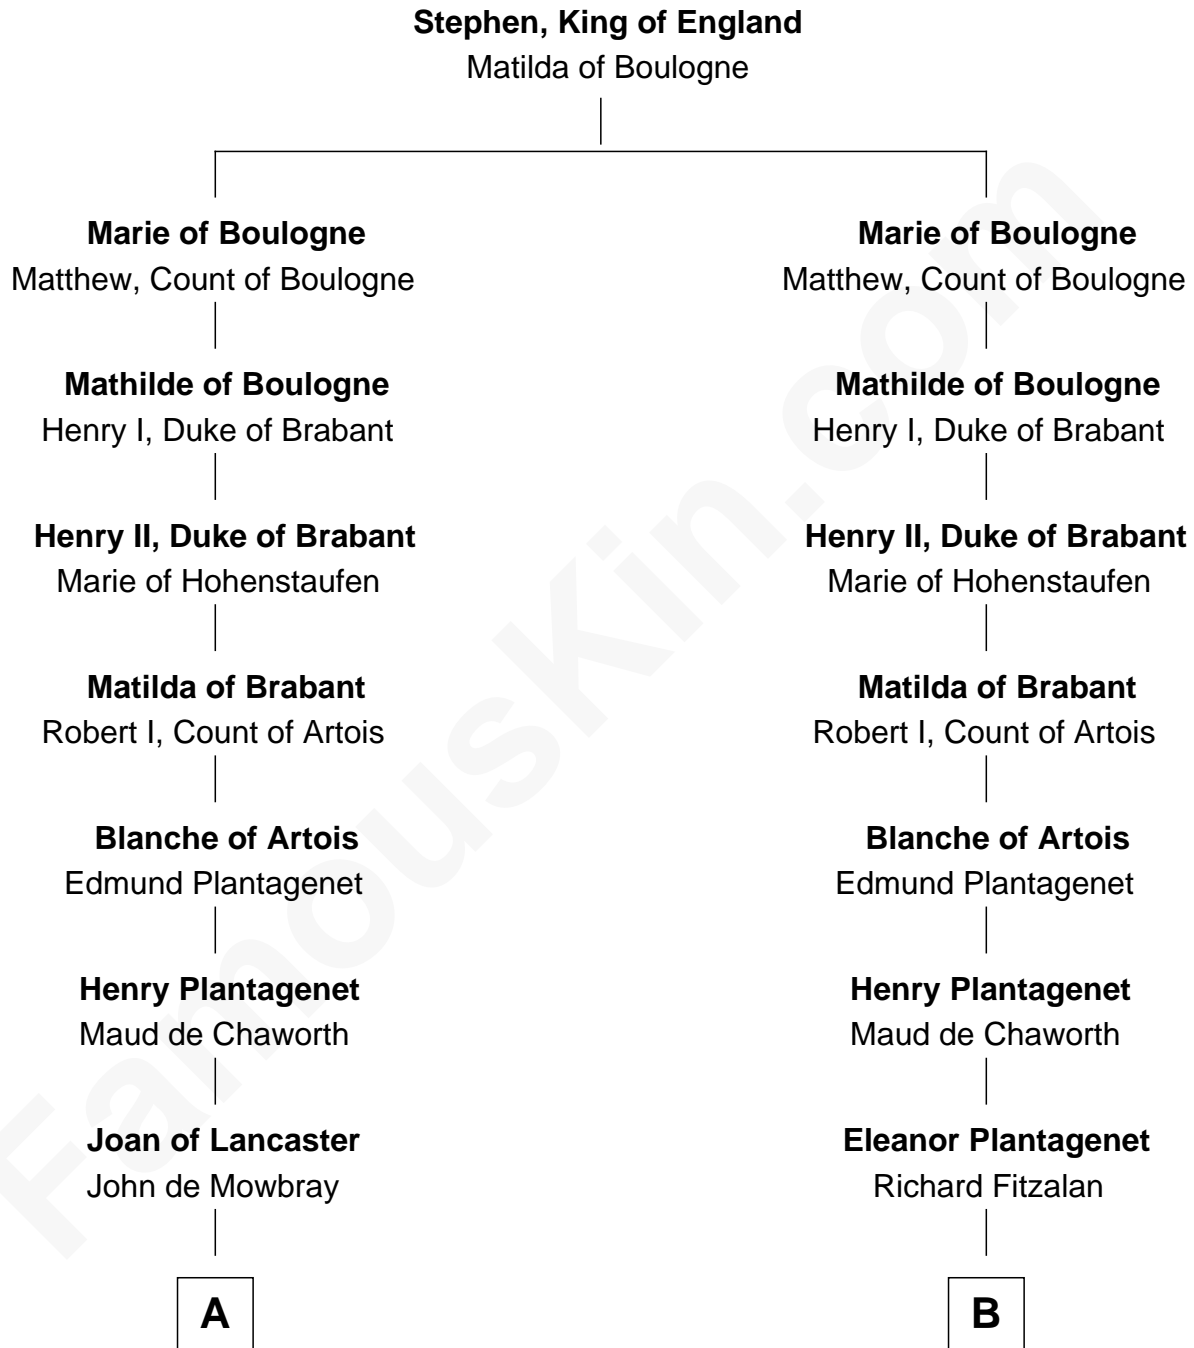

FamousKin.com
Relationship Chart of
William C. C. Claiborne
1st Governor of Louisiana

19th cousin 2 times removed of

Roger Sherman
Signer of the Declaration of Independence

C

Ann West
Henry Fox

Ann Fox
Thomas Claiborne

Nathaniel Claiborne
Jane Cole

William Claiborne
Mary Leigh

William C. C. Claiborne
1st Governor of Louisiana

D

Benjamin Wellington
Elizabeth Sweetman

Mehetable Wellington
William Sherman

Roger Sherman
Signer of Declaration of Independence