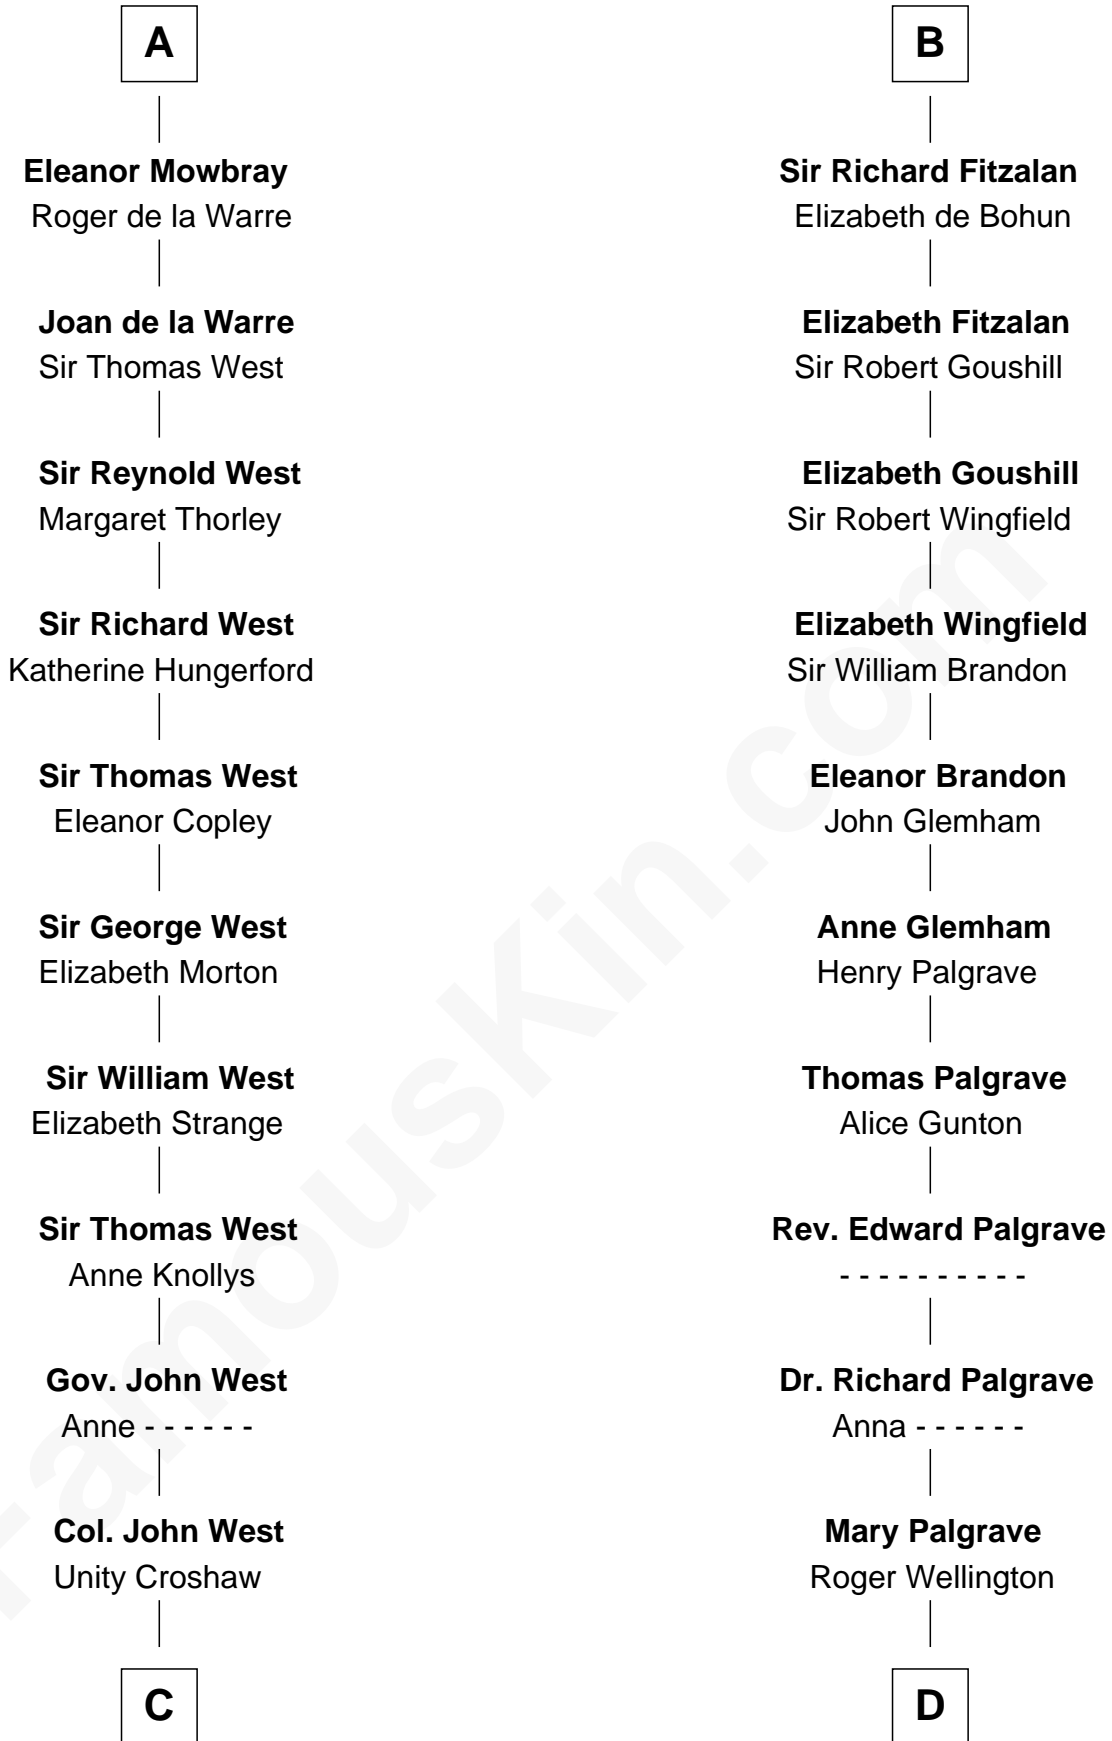

FamousKin.com
Relationship Chart of
William C. C. Claiborne
1st Governor of Louisiana

19th cousin 2 times removed of

Roger Sherman
Signer of the Declaration of Independence

C

Ann West
Henry Fox

Ann Fox
Thomas Claiborne

Nathaniel Claiborne
Jane Cole

William Claiborne
Mary Leigh

William C. C. Claiborne
1st Governor of Louisiana

D

Benjamin Wellington
Elizabeth Sweetman

Mehetable Wellington
William Sherman

Roger Sherman
Signer of Declaration of Independence