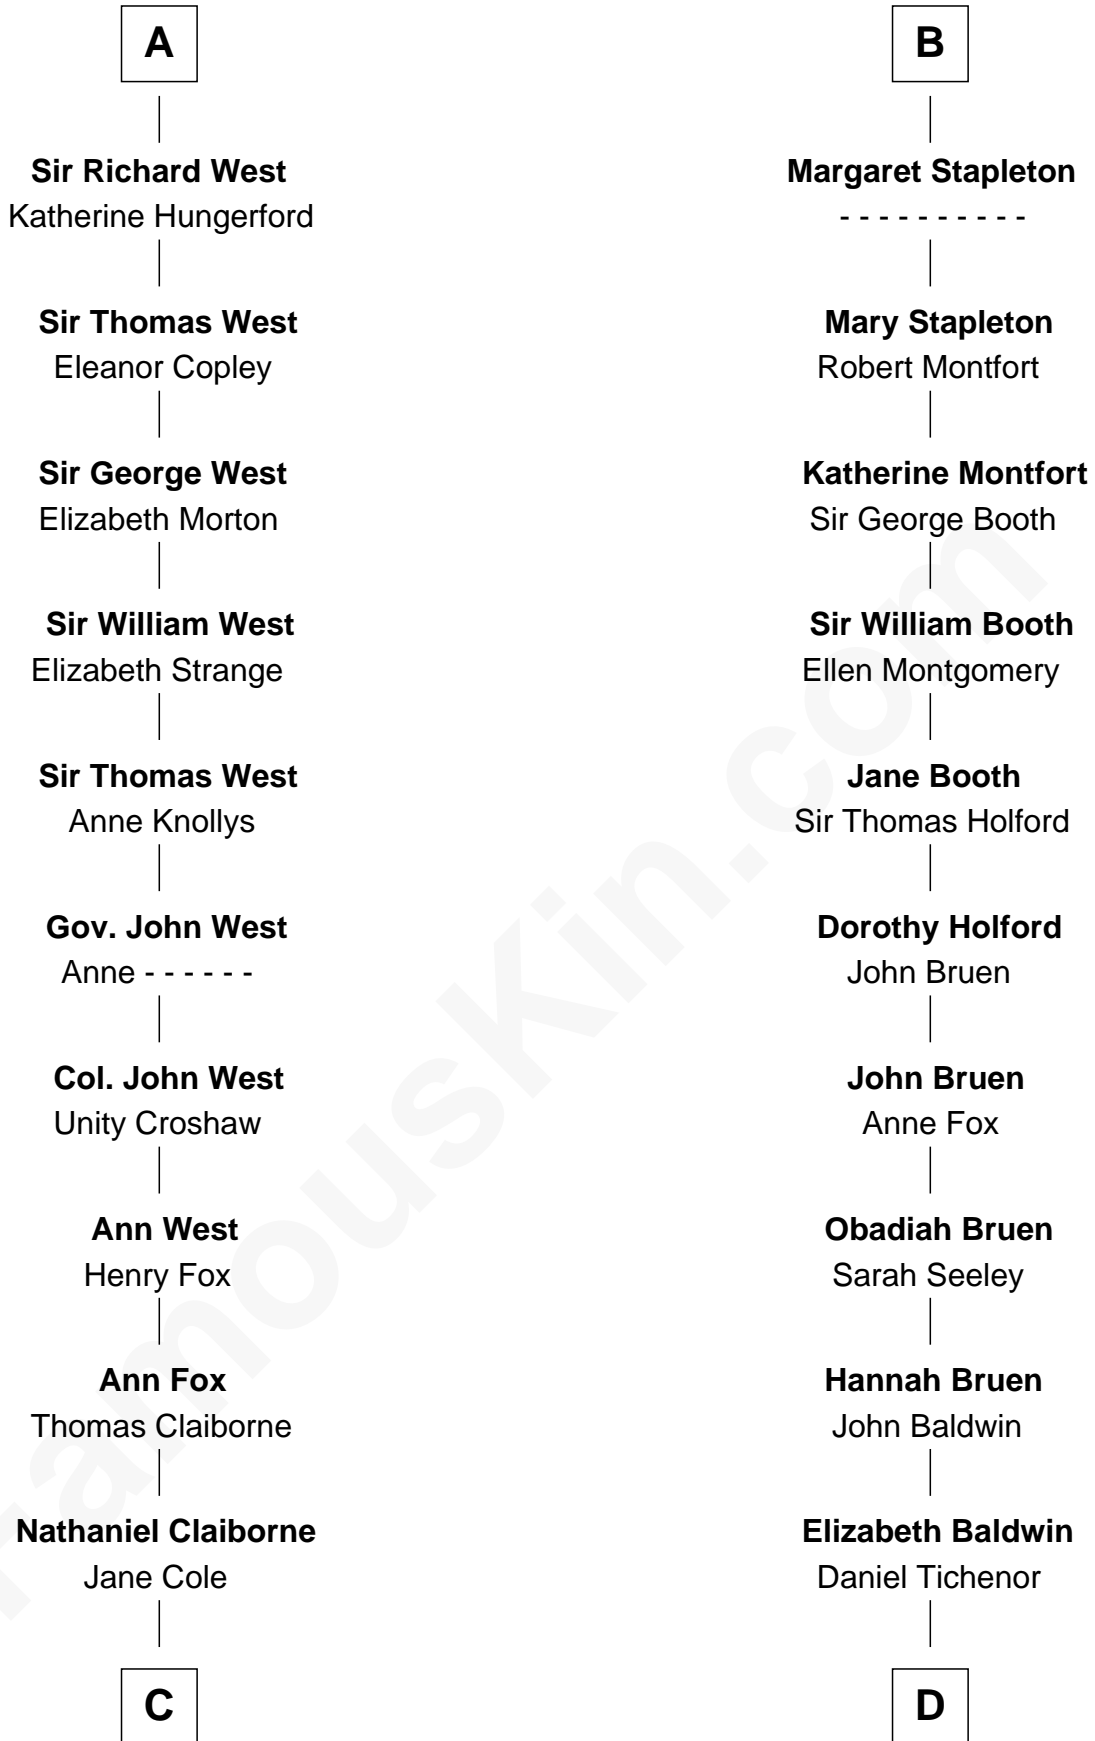

FamousKin.com Relationship Chart of

William C. C. Claiborne

1st Governor of Louisiana

18th cousin of

Isaac Tichenor

3rd and 5th Governor of Vermont

C

William Claiborne

Mary Leigh

William C. C. Claiborne

1st Governor of Louisiana

D

Daniel Tichenor

Susanna Guerin

Isaac Tichenor

3rd and 5th Governor of Vermont