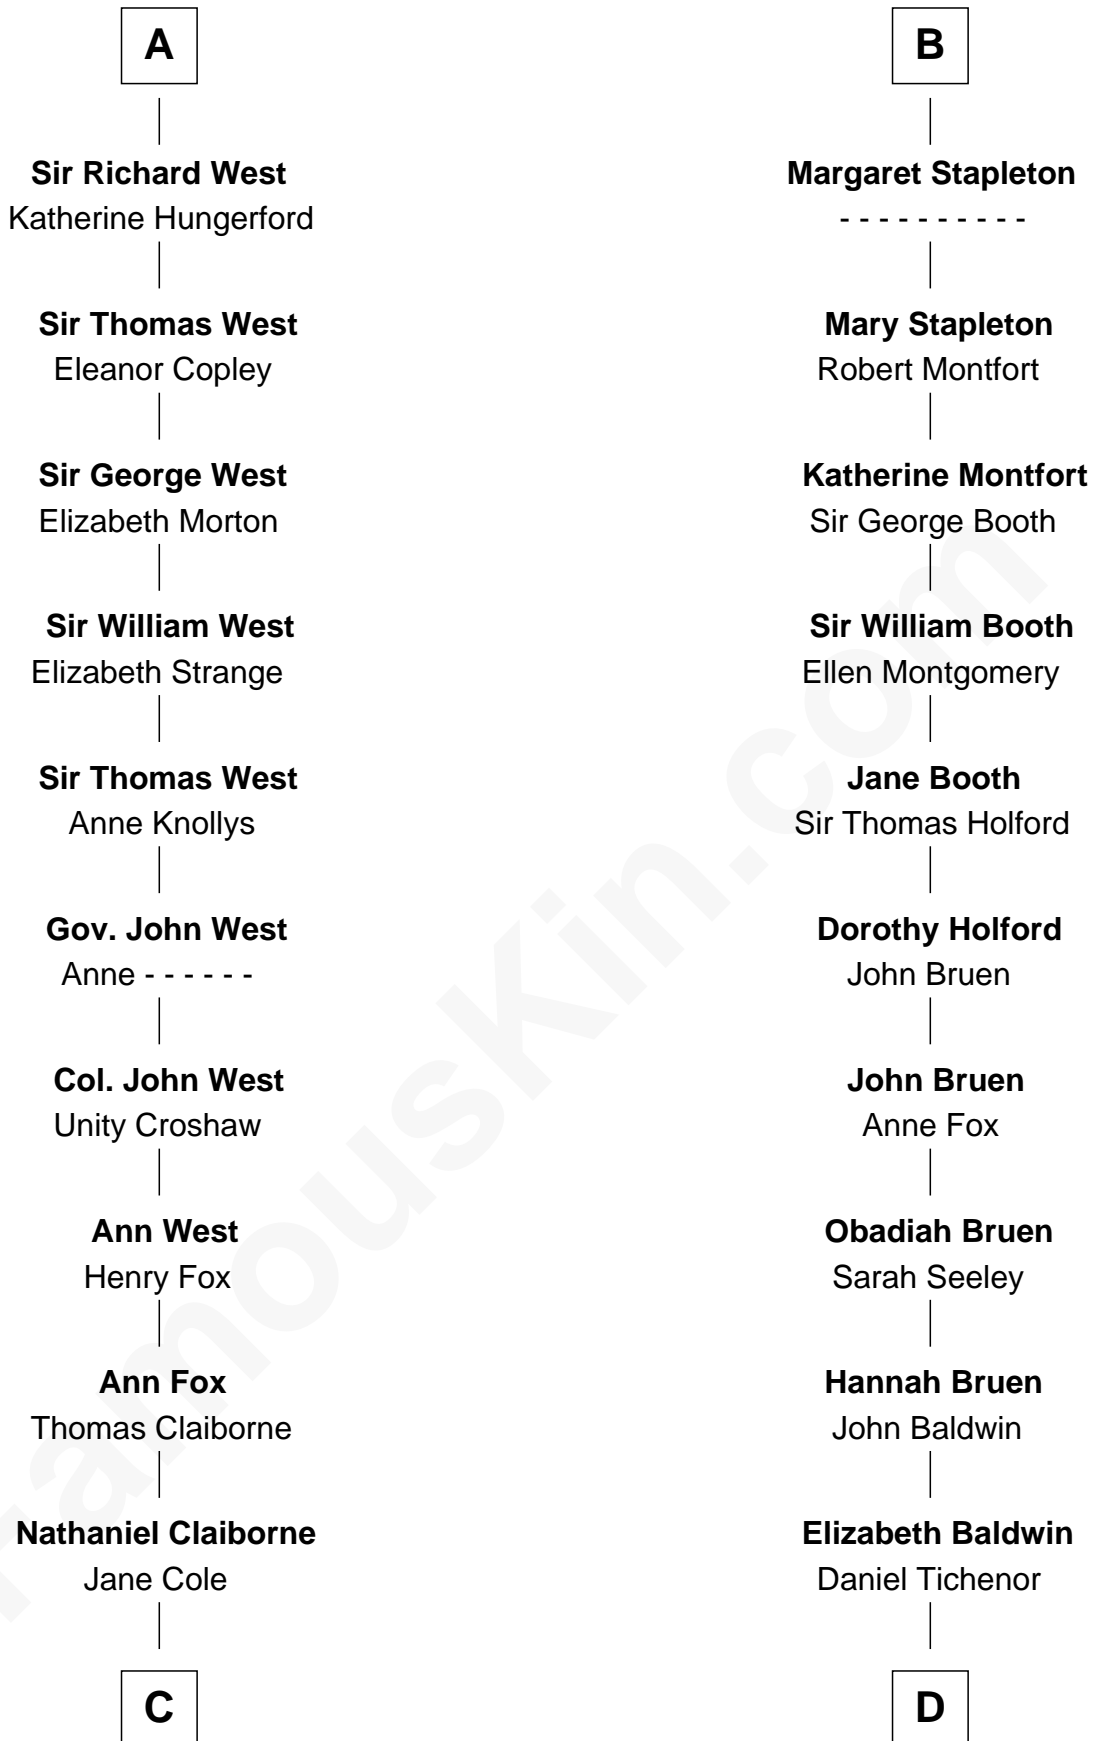

**FamousKin.com**  
**Relationship Chart of**  
**William C. C. Claiborne**  
*1st Governor of Louisiana*

**18th cousin 2 times removed of**  
**Isaac Taylor Tichenor**  
*President of Auburn University*

**C**

**William Claiborne**

Mary Leigh

**William C. C. Claiborne**

*1st Governor of Louisiana*

**D**

**Joseph Tichenor**

Elizabeth - - - - -

**Daniel Tichenor**

Anna Byram

**James Tichenor**

Margaret Bennett

**Isaac Taylor Tichenor**

*President of Auburn University*

FamousKin.com